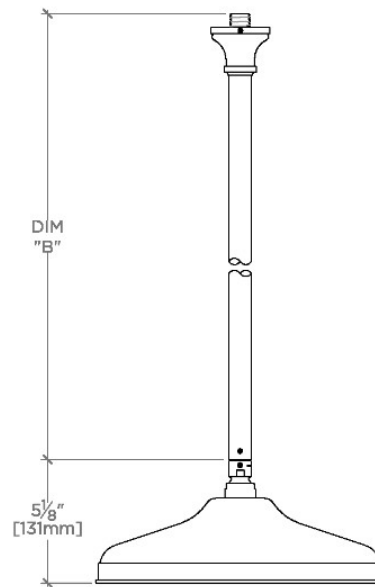

## ETOILE

ETS121

Etoile 12" Rain Showerhead with 12" Ceiling Mounted Shower Arm

SHOWN IN ETOILE 12" RAIN SHOWERHEAD WITH 12" CEILING MOUNTED SHOWER ARM | ETS121

### TECHNICAL DETAILS

Adjustable Versus Fixed Spray: Fixed  
Fittings Hole Diameter: 1 1/4"  
Inlet Connection Size: 1/2"  
Inlet Connection Type: Male NPT  
Pivot: Y  
Primary Material: Brass  
Restricted Maximum Flow Rate: 1.75 gpm  
Water Pressure Maximum: 85.0 psi  
Water Pressure Minimum: 20.0 psi  
Water Pressure Recommended: 45.0 psi

## ETOILE

ETS121

Etoile 12" Rain Showerhead with 12" Ceiling Mounted Shower Arm

CEILING VIEW SCALE: 1/2"=1'-0"

| STYLE NO. | DIM "A"                                     | DIM "B"                                      |
|-----------|---|--|
| ETS120    | 11 <sup>3</sup> / <sub>4</sub> "<br>[298mm] | 6 <sup>9</sup> / <sub>16</sub> "<br>[167mm]  |
| FRS120    |   |  |
| JUS120    |   |  |
| ETS121    | 17 <sup>3</sup> / <sub>4</sub> "<br>[450mm] | 12 <sup>9</sup> / <sub>16</sub> "<br>[319mm] |
| FRS121    |   |  |
| JUS121    |   |  |
| ETS122    | 23 <sup>3</sup> / <sub>4</sub> "<br>[603mm] | 18 <sup>9</sup> / <sub>16</sub> "<br>[472mm] |
| FRS122    |   |  |
| JUS122    |   |  |

FRONT VIEW SCALE: 1/2"=1'-0"

SIDE VIEW SCALE: 1/2"=1'-0"