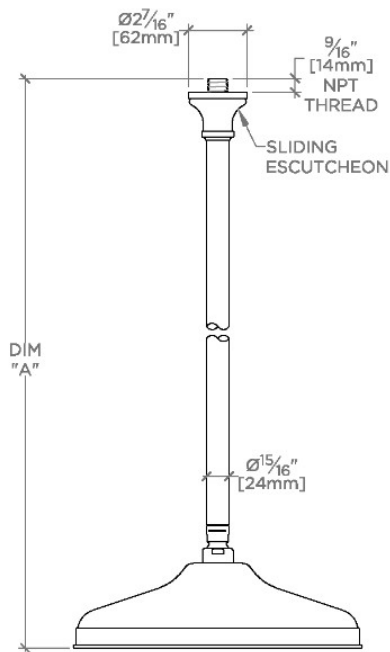

## ETOILE

ETS121

Etoile 12" Rain Showerhead with 12" Ceiling Mounted Shower Arm

SHOWN IN ETOILE 12" RAIN SHOWERHEAD WITH 12" CEILING MOUNTED SHOWER ARM | ETS121

### TECHNICAL DETAILS

Adjustable Versus Fixed Spray: Fixed  
Fittings Hole Diameter: 1 1/4"  
Inlet Connection Size: 1/2"  
Inlet Connection Type: Male NPT  
Pivot: Y  
Primary Material: Brass  
Restricted Maximum Flow Rate: 1.75 gpm  
Water Pressure Maximum: 85.0 psi  
Water Pressure Minimum: 20.0 psi  
Water Pressure Recommended: 45.0 psi

## ETOILE

ETS121

Etoile 12" Rain Showerhead with 12" Ceiling Mounted Shower Arm

CEILING VIEW SCALE: 1/2"=1'-0"

| STYLE NO. | DIM "A"                                     | DIM "B"                                      |
|-----------|---|--|
| ETS120    | 11 <sup>3</sup> / <sub>4</sub> "<br>[298mm] | 6 <sup>9</sup> / <sub>16</sub> "<br>[167mm]  |
| FRS120    |   |  |
| JUS120    |   |  |
| ETS121    | 17 <sup>3</sup> / <sub>4</sub> "<br>[450mm] | 12 <sup>9</sup> / <sub>16</sub> "<br>[319mm] |
| FRS121    |   |  |
| JUS121    |   |  |
| ETS122    | 23 <sup>3</sup> / <sub>4</sub> "<br>[603mm] | 18 <sup>9</sup> / <sub>16</sub> "<br>[472mm] |
| FRS122    |   |  |
| JUS122    |   |  |

FRONT VIEW SCALE: 1/2"=1'-0"

SIDE VIEW SCALE: 1/2"=1'-0"