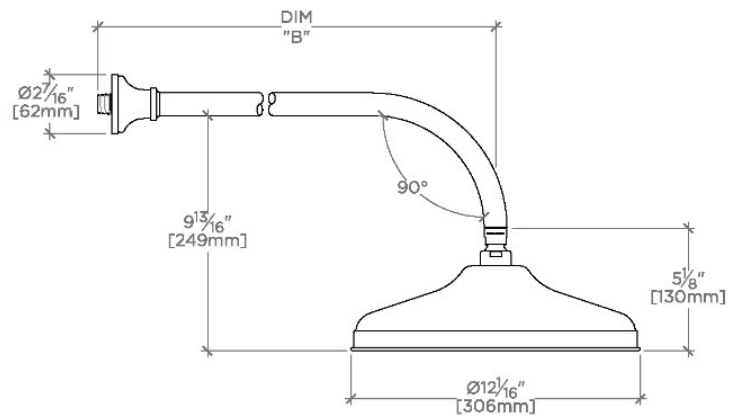

ETOILE

ETS129

Etoile 12" Rain Showerhead with 22" Wall Mounted 90 Degree Shower Arm

SHOWN IN ETOILE 12" RAIN SHOWERHEAD WITH 22" WALL MOUNTED 90 DEGREE SHOWER ARM | ETS129

TECHNICAL DETAILS

Adjustable Versus Fixed Spray: Fixed
Fittings Hole Diameter: 1 1/4"
Inlet Connection Size: 1/2"
Inlet Connection Type: Male NPT
Pivot: Y
Primary Material: Brass
Restricted Maximum Flow Rate: 1.75 gpm
Water Pressure Maximum: 85.0 psi
Water Pressure Minimum: 20.0 psi
Water Pressure Recommended: 45.0 psi

Includes a 22" wall mounted 90 degree shower arm

Stocked in Brass, Chrome and Nickel

Rain showerhead available in 1.75gpm (6.6L/min) flow rate

CERTIFICATIONS

PRODUCT (NOTES)

WATERWORKS

ETOILE

ETS129

Etoile 12" Rain Showerhead with 22" Wall Mounted 90 Degree Shower Arm

TOP VIEW

SCALE: 1/2"=1'-0"

STYLE NO.	DIM "A"	DIM "B"
ETS128		
FRS128	24 ⁵ / ₈ " [625mm]	18 ⁹ / ₁₆ " [472mm]
JUS128		
ETS129		
FRS129	28 ⁵ / ₈ " [727mm]	22 ⁹ / ₁₆ " [573mm]
JUS129		

FRONT VIEW

SCALE: 1/2"=1'-0"

SIDE VIEW

SCALE: 1/2"=1'-0"