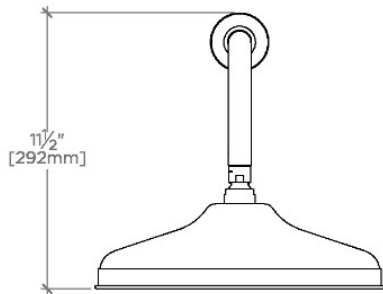

ETOILE

ETS129

Etoile 12" Rain Showerhead with 22" Wall Mounted 90 Degree Shower Arm

SHOWN IN ETOILE 12" RAIN SHOWERHEAD WITH 22" WALL MOUNTED 90 DEGREE SHOWER ARM | ETS129

TECHNICAL DETAILS

Adjustable Versus Fixed Spray: Fixed
Fittings Hole Diameter: 1 1/4"
Inlet Connection Size: 1/2"
Inlet Connection Type: Male NPT
Pivot: Y
Primary Material: Brass
Restricted Maximum Flow Rate: 1.75 gpm
Water Pressure Maximum: 85.0 psi
Water Pressure Minimum: 20.0 psi
Water Pressure Recommended: 45.0 psi

Includes a 22" wall mounted 90 degree shower arm

Stocked in Brass, Chrome and Nickel

Rain showerhead available in 1.75gpm (6.6L/min) flow rate

CERTIFICATIONS

PRODUCT (NOTES)

WATERWORKS

ETOILE

ETS129

Etoile 12" Rain Showerhead with 22" Wall Mounted 90 Degree Shower Arm

TOP VIEW

SCALE: 1/2"=1'-0"

STYLE NO.	DIM "A"	DIM "B"
ETS128		
FRS128	24 ⁵ / ₈ " [625mm]	18 ⁹ / ₁₆ " [472mm]
JUS128		
ETS129		
FRS129	28 ⁵ / ₈ " [727mm]	22 ⁹ / ₁₆ " [573mm]
JUS129		

FRONT VIEW

SCALE: 1/2"=1'-0"

SIDE VIEW

SCALE: 1/2"=1'-0"