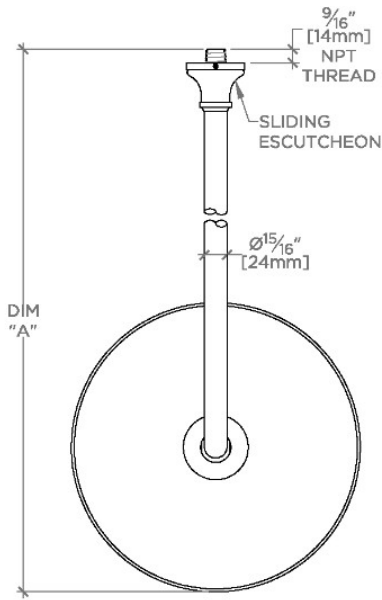

ETOILE

ETS129

Etoile 12" Rain Showerhead with 22" Wall Mounted 90 Degree Shower Arm

SHOWN IN ETOILE 12" RAIN SHOWERHEAD WITH 22" WALL MOUNTED 90 DEGREE SHOWER ARM | ETS129

TECHNICAL DETAILS

Adjustable Versus Fixed Spray: Fixed
Fittings Hole Diameter: 1 1/4"
Inlet Connection Size: 1/2"
Inlet Connection Type: Male NPT
Pivot: Y
Primary Material: Brass
Restricted Maximum Flow Rate: 1.75 gpm
Water Pressure Maximum: 85.0 psi
Water Pressure Minimum: 20.0 psi
Water Pressure Recommended: 45.0 psi

Includes a 22" wall mounted 90 degree shower arm

Stocked in Brass, Chrome and Nickel

Rain showerhead available in 1.75gpm (6.6L/min) flow rate

CERTIFICATIONS

PRODUCT (NOTES)

WATERWORKS

ETOILE

ETS129

Etoile 12" Rain Showerhead with 22" Wall Mounted 90 Degree Shower Arm

TOP VIEW

SCALE: 1/2"=1'-0"

STYLE NO.	DIM "A"	DIM "B"
ETS128		
FRS128	24 ⁵ / ₈ " [625mm]	18 ⁹ / ₁₆ " [472mm]
JUS128		
ETS129		
FRS129	28 ⁵ / ₈ " [727mm]	22 ⁹ / ₁₆ " [573mm]
JUS129		

FRONT VIEW

SCALE: 1/2"=1'-0"

SIDE VIEW

SCALE: 1/2"=1'-0"