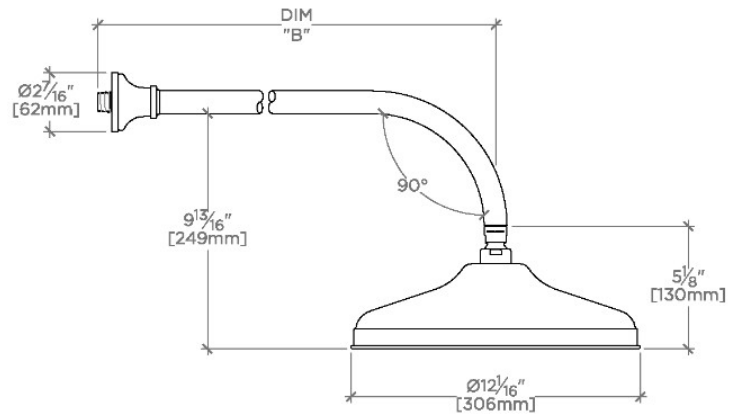

ETOILE

ETS128

Etoile 12" Rain Showerhead with 18" Wall Mounted 90 Degree Shower Arm

SHOWN IN ETOILE 12" RAIN SHOWERHEAD WITH 18" WALL MOUNTED 90 DEGREE SHOWER ARM | ETS128

TECHNICAL DETAILS

Adjustable Versus Fixed Spray: Fixed
Fittings Hole Diameter: 1 1/4"
Inlet Connection Size: 1/2"
Inlet Connection Type: Male NPT
Pivot: Y
Primary Material: Brass
Restricted Maximum Flow Rate: 1.75 gpm
Water Pressure Maximum: 85.0 psi
Water Pressure Minimum: 20.0 psi
Water Pressure Recommended: 45.0 psi

Includes a 18" wall mounted 90 degree shower arm

Stocked in Brass, Chrome and Nickel

Rain showerhead available in 1.75gpm (6.6L/min) flow rate

CERTIFICATIONS

PRODUCT (NOTES)

WATERWORKS

ETOILE

ETS128

Etoile 12" Rain Showerhead with 18" Wall Mounted 90 Degree Shower Arm

TOP VIEW

SCALE: 1½"=1'-0"

STYLE NO.	DIM "A"	DIM "B"
ETS128		
FRS128	24 ⁵ / ₈ " [625mm]	18 ⁹ / ₁₆ " [472mm]
JUS128		
ETS129		
FRS129	28 ⁵ / ₈ " [727mm]	22 ⁹ / ₁₆ " [573mm]
JUS129		

FRONT VIEW

SCALE: 1½"=1'-0"

SIDE VIEW

SCALE: 1½"=1'-0"