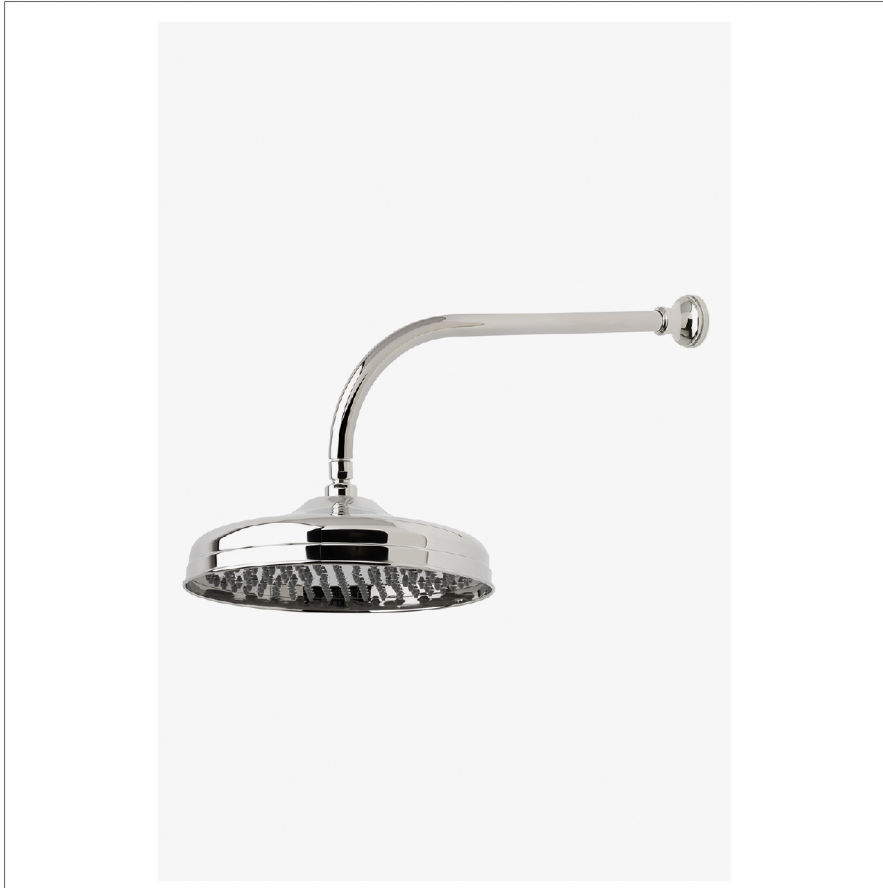

ETOILE

ETS128

Etoile 12" Rain Showerhead with 18" Wall Mounted 90 Degree Shower Arm

SHOWN IN ETOILE 12" RAIN SHOWERHEAD WITH 18" WALL MOUNTED 90 DEGREE SHOWER ARM | ETS128

TECHNICAL DETAILS

Adjustable Versus Fixed Spray: Fixed
Fittings Hole Diameter: 1 1/4"
Inlet Connection Size: 1/2"
Inlet Connection Type: Male NPT
Pivot: Y
Primary Material: Brass
Restricted Maximum Flow Rate: 1.75 gpm
Water Pressure Maximum: 85.0 psi
Water Pressure Minimum: 20.0 psi
Water Pressure Recommended: 45.0 psi

INSPIRATION

Defined elegance. Etoile has a European sophistication with a timeless sense of chic.

CODES & STANDARDS

PRODUCT FEATURES

Made of Brass

Features a swivel 12" rain showerhead with easy clean rubber nozzles

Includes a 18" wall mounted 90 degree shower arm

Stocked in Brass, Chrome and Nickel

Rain showerhead available in 1.75gpm (6.6L/min) flow rate

CERTIFICATIONS

PRODUCT (NOTES)

WATERWORKS

ETOILE

ETS128

Etoile 12" Rain Showerhead with 18" Wall Mounted 90 Degree Shower Arm

TOP VIEW

SCALE: 1½"=1'-0"

STYLE NO.	DIM "A"	DIM "B"
ETS128		
FRS128	24 ⁵ / ₈ " [625mm]	18 ⁹ / ₁₆ " [472mm]
JUS128		
ETS129		
FRS129	28 ⁵ / ₈ " [727mm]	22 ⁹ / ₁₆ " [573mm]
JUS129		