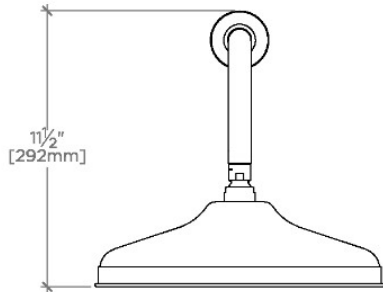

ETOILE

ETS128

Etoile 12" Rain Showerhead with 18" Wall Mounted 90 Degree Shower Arm

SHOWN IN ETOILE 12" RAIN SHOWERHEAD WITH 18" WALL MOUNTED 90 DEGREE SHOWER ARM | ETS128

TECHNICAL DETAILS

Adjustable Versus Fixed Spray: Fixed
Fittings Hole Diameter: 1 1/4"
Inlet Connection Size: 1/2"
Inlet Connection Type: Male NPT
Pivot: Y
Primary Material: Brass
Restricted Maximum Flow Rate: 1.75 gpm
Water Pressure Maximum: 85.0 psi
Water Pressure Minimum: 20.0 psi
Water Pressure Recommended: 45.0 psi

Includes a 18" wall mounted 90 degree shower arm

Stocked in Brass, Chrome and Nickel

Rain showerhead available in 1.75gpm (6.6L/min) flow rate

CERTIFICATIONS

PRODUCT (NOTES)

WATERWORKS

ETOILE

ETS128

Etoile 12" Rain Showerhead with 18" Wall Mounted 90 Degree Shower Arm

TOP VIEW

SCALE: 1½"=1'-0"

STYLE NO.	DIM "A"	DIM "B"
ETS128		
FRS128	24 ⁵ / ₈ " [625mm]	18 ⁹ / ₁₆ " [472mm]
JUS128		
ETS129		
FRS129	28 ⁵ / ₈ " [727mm]	22 ⁹ / ₁₆ " [573mm]
JUS129		

FRONT VIEW

SCALE: 1½"=1'-0"

SIDE VIEW

SCALE: 1½"=1'-0"