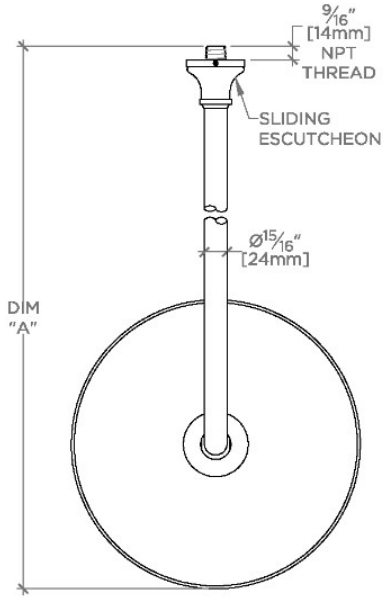

ETOILE

ETS128

Etoile 12" Rain Showerhead with 18" Wall Mounted 90 Degree Shower Arm

SHOWN IN ETOILE 12" RAIN SHOWERHEAD WITH 18" WALL MOUNTED 90 DEGREE SHOWER ARM | ETS128

TECHNICAL DETAILS

Adjustable Versus Fixed Spray: Fixed
Fittings Hole Diameter: 1 1/4"
Inlet Connection Size: 1/2"
Inlet Connection Type: Male NPT
Pivot: Y
Primary Material: Brass
Restricted Maximum Flow Rate: 1.75 gpm
Water Pressure Maximum: 85.0 psi
Water Pressure Minimum: 20.0 psi
Water Pressure Recommended: 45.0 psi

Includes a 18" wall mounted 90 degree shower arm

Stocked in Brass, Chrome and Nickel

Rain showerhead available in 1.75gpm (6.6L/min) flow rate

CERTIFICATIONS

PRODUCT (NOTES)

WATERWORKS

ETOILE

ETS128

Etoile 12" Rain Showerhead with 18" Wall Mounted 90 Degree Shower Arm

TOP VIEW

SCALE: 1½"=1'-0"

STYLE NO.	DIM "A"	DIM "B"
ETS128		
FRS128	24 ⁵ / ₈ " [625mm]	18 ⁹ / ₁₆ " [472mm]
JUS128		
ETS129		
FRS129	28 ⁵ / ₈ " [727mm]	22 ⁹ / ₁₆ " [573mm]
JUS129		

FRONT VIEW

SCALE: 1½"=1'-0"

SIDE VIEW

SCALE: 1½"=1'-0"