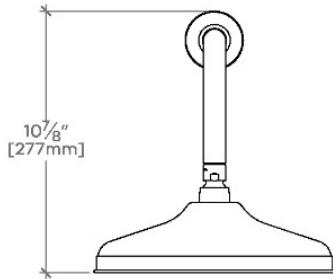

ETOILE

ETS109

Etoile 10" Rain Showerhead with 22" Wall Mounted 90 Degree Shower Arm

SHOWN IN ETOILE 10" RAIN SHOWERHEAD WITH 22" WALL MOUNTED 90 DEGREE SHOWER ARM | ETS109

TECHNICAL DETAILS

Adjustable Versus Fixed Spray: Fixed
Fittings Hole Diameter: 1 1/4"
Inlet Connection Size: 1/2"
Inlet Connection Type: Male NPT
Pivot: Y
Primary Material: Brass
Restricted Maximum Flow Rate: 1.75 gpm
Water Pressure Maximum: 85.0 psi
Water Pressure Minimum: 20.0 psi
Water Pressure Recommended: 45.0 psi

Includes a 22" wall mounted 90 degree shower arm

Stocked in Brass, Chrome and Nickel

Rain showerhead available in 1.75gpm (6.6L/min) flow rate

CERTIFICATIONS

PRODUCT (NOTES)

WATERWORKS

ETOILE

ETS109

Etoile 10" Rain Showerhead with 22" Wall Mounted 90 Degree Shower Arm

TOP VIEW SCALE: 1/2"=1'-0"

STYLE NO.	DIM "A"	DIM "B"
ETS108		
FRS108	23 ⁹ / ₁₆ " [599mm]	18 ⁹ / ₁₆ " [472mm]
JUS108		
ETS109		
FRS109	27 ⁹ / ₁₆ " [699mm]	22 ⁹ / ₁₆ " [573mm]
JUS109		

FRONT VIEW SCALE: 1/2"=1'-0"

SIDE VIEW SCALE: 1/2"=1'-0"