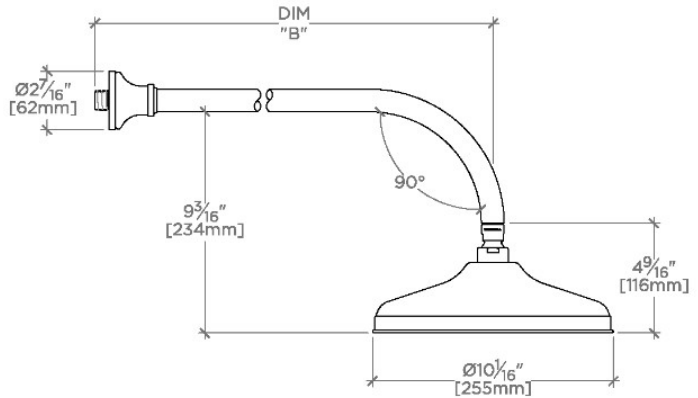

ETOILE

ETS109

Etoile 10" Rain Showerhead with 22" Wall Mounted 90 Degree Shower Arm

SHOWN IN ETOILE 10" RAIN SHOWERHEAD WITH 22" WALL MOUNTED 90 DEGREE SHOWER ARM | ETS109

TECHNICAL DETAILS

Adjustable Versus Fixed Spray: Fixed
Fittings Hole Diameter: 1 1/4"
Inlet Connection Size: 1/2"
Inlet Connection Type: Male NPT
Pivot: Y
Primary Material: Brass
Restricted Maximum Flow Rate: 1.75 gpm
Water Pressure Maximum: 85.0 psi
Water Pressure Minimum: 20.0 psi
Water Pressure Recommended: 45.0 psi

Includes a 22" wall mounted 90 degree shower arm

Stocked in Brass, Chrome and Nickel

Rain showerhead available in 1.75gpm (6.6L/min) flow rate

CERTIFICATIONS

PRODUCT (NOTES)

WATERWORKS

ETOILE

ETS109

Etoile 10" Rain Showerhead with 22" Wall Mounted 90 Degree Shower Arm

TOP VIEW SCALE: 1/2"=1'-0"

STYLE NO.	DIM "A"	DIM "B"
ETS108		
FRS108	23 ⁹ / ₁₆ " [599mm]	18 ⁹ / ₁₆ " [472mm]
JUS108		
ETS109		
FRS109	27 ⁹ / ₁₆ " [699mm]	22 ⁹ / ₁₆ " [573mm]
JUS109		

FRONT VIEW SCALE: 1/2"=1'-0"

SIDE VIEW SCALE: 1/2"=1'-0"