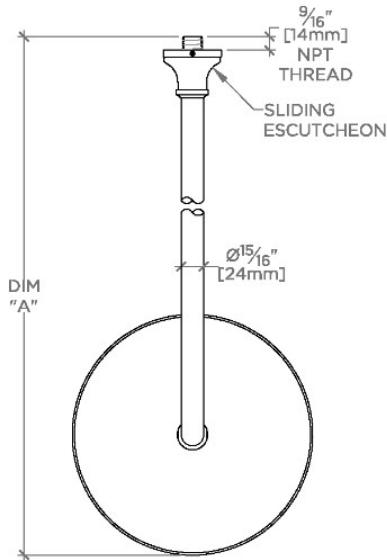

ETOILE

ETS109

Etoile 10" Rain Showerhead with 22" Wall Mounted 90 Degree Shower Arm

SHOWN IN ETOILE 10" RAIN SHOWERHEAD WITH 22" WALL MOUNTED 90 DEGREE SHOWER ARM | ETS109

TECHNICAL DETAILS

Adjustable Versus Fixed Spray: Fixed
Fittings Hole Diameter: 1 1/4"
Inlet Connection Size: 1/2"
Inlet Connection Type: Male NPT
Pivot: Y
Primary Material: Brass
Restricted Maximum Flow Rate: 1.75 gpm
Water Pressure Maximum: 85.0 psi
Water Pressure Minimum: 20.0 psi
Water Pressure Recommended: 45.0 psi

Includes a 22" wall mounted 90 degree shower arm

Stocked in Brass, Chrome and Nickel

Rain showerhead available in 1.75gpm (6.6L/min) flow rate

CERTIFICATIONS

PRODUCT (NOTES)

WATERWORKS

ETOILE

ETS109

Etoile 10" Rain Showerhead with 22" Wall Mounted 90 Degree Shower Arm

TOP VIEW SCALE: 1/2"=1'-0"

STYLE NO.	DIM "A"	DIM "B"
ETS108		
FRS108	23 ⁹ / ₁₆ " [599mm]	18 ⁹ / ₁₆ " [472mm]
JUS108		
ETS109		
FRS109	27 ⁹ / ₁₆ " [699mm]	22 ⁹ / ₁₆ " [573mm]
JUS109		

FRONT VIEW SCALE: 1/2"=1'-0"

SIDE VIEW SCALE: 1/2"=1'-0"