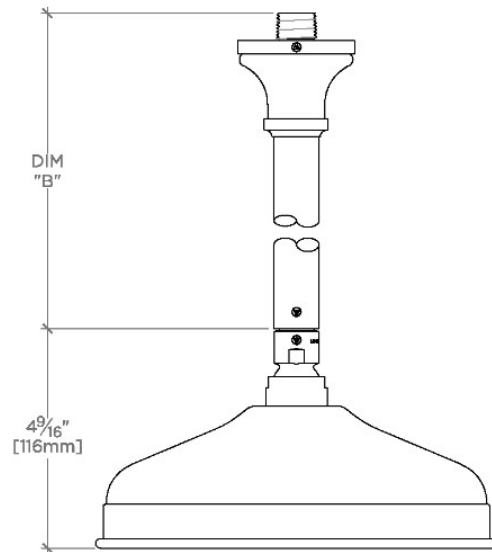

ETOILE

ETS181

Etoile 8" Rain Showerhead with 12" Ceiling Mounted Shower Arm

SHOWN IN ETOILE 8" RAIN SHOWERHEAD WITH 12" CEILING MOUNTED SHOWER ARM | ETS181

TECHNICAL DETAILS

Adjustable Versus Fixed Spray: Fixed
Fittings Hole Diameter: 1 1/4"
Inlet Connection Size: 1/2"
Inlet Connection Type: Male NPT
Pivot: Y
Primary Material: Brass
Restricted Maximum Flow Rate: 1.75 gpm
Water Pressure Maximum: 85.0 psi
Water Pressure Minimum: 20.0 psi
Water Pressure Recommended: 45.0 psi

Includes a 12" ceiling mounted shower arm

Stocked in Brass, Chrome and Nickel

Rain showerhead available in 1.75gpm (6.6L/min) flow rate

CERTIFICATIONS

PRODUCT (NOTES)

WATERWORKS

ETOILE

ETS181

Etoile 8" Rain Showerhead with 12" Ceiling Mounted Shower Arm

CEILING VIEW

SCALE: 3"=1'-0"

STYLE NO.	DIM "A"	DIM "B"
ETS180	1 1/8" [283mm]	6 9/16" [167mm]
FRS180		
JUS180		
ETS181	1 7/8" [435mm]	12 9/16" [319mm]
FRS181		
JUS181		

FRONT VIEW

SCALE: 3"=1'-0"

SIDE VIEW

SCALE: 3"=1'-0"