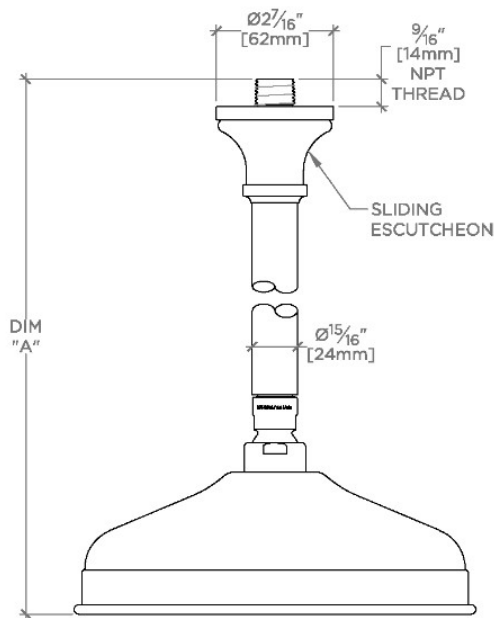

ETOILE

ETS181

Etoile 8" Rain Showerhead with 12" Ceiling Mounted Shower Arm

SHOWN IN ETOILE 8" RAIN SHOWERHEAD WITH 12" CEILING MOUNTED SHOWER ARM | ETS181

TECHNICAL DETAILS

Adjustable Versus Fixed Spray: Fixed
Fittings Hole Diameter: 1 1/4"
Inlet Connection Size: 1/2"
Inlet Connection Type: Male NPT
Pivot: Y
Primary Material: Brass
Restricted Maximum Flow Rate: 1.75 gpm
Water Pressure Maximum: 85.0 psi
Water Pressure Minimum: 20.0 psi
Water Pressure Recommended: 45.0 psi

Includes a 12" ceiling mounted shower arm

Stocked in Brass, Chrome and Nickel

Rain showerhead available in 1.75gpm (6.6L/min) flow rate

CERTIFICATIONS

PRODUCT (NOTES)

WATERWORKS

ETOILE

ETS181

Etoile 8" Rain Showerhead with 12" Ceiling Mounted Shower Arm

CEILING VIEW

SCALE: 3"=1'-0"

STYLE NO.	DIM "A"	DIM "B"
ETS180	1 1/8" [283mm]	6 9/16" [167mm]
FRS180		
JUS180		
ETS181	1 7/8" [435mm]	12 9/16" [319mm]
FRS181		
JUS181		

FRONT VIEW

SCALE: 3"=1'-0"

SIDE VIEW

SCALE: 3"=1'-0"