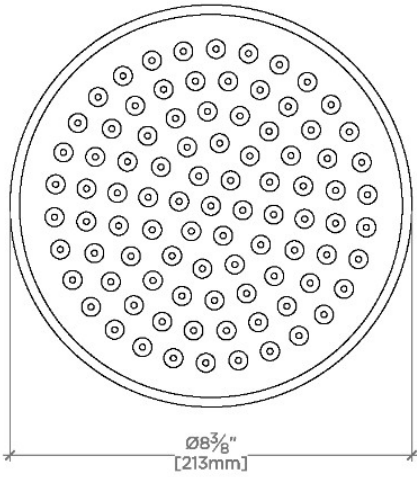

ETOILE

ETS181

Etoile 8" Rain Showerhead with 12" Ceiling Mounted Shower Arm

SHOWN IN ETOILE 8" RAIN SHOWERHEAD WITH 12" CEILING MOUNTED SHOWER ARM | ETS181

TECHNICAL DETAILS

Adjustable Versus Fixed Spray: Fixed
Fittings Hole Diameter: 1 1/4"
Inlet Connection Size: 1/2"
Inlet Connection Type: Male NPT
Pivot: Y
Primary Material: Brass
Restricted Maximum Flow Rate: 1.75 gpm
Water Pressure Maximum: 85.0 psi
Water Pressure Minimum: 20.0 psi
Water Pressure Recommended: 45.0 psi

Includes a 12" ceiling mounted shower arm

Stocked in Brass, Chrome and Nickel

Rain showerhead available in 1.75gpm (6.6L/min) flow rate

CERTIFICATIONS

PRODUCT (NOTES)

WATERWORKS

ETOILE

ETS181

Etoile 8" Rain Showerhead with 12" Ceiling Mounted Shower Arm

CEILING VIEW

SCALE: 3"=1'-0"

STYLE NO.	DIM "A"	DIM "B"
ETS180	1 1/8" [283mm]	6 9/16" [167mm]
FRS180		
JUS180		
ETS181	1 7/8" [435mm]	12 9/16" [319mm]
FRS181		
JUS181		

FRONT VIEW

SCALE: 3"=1'-0"

SIDE VIEW

SCALE: 3"=1'-0"