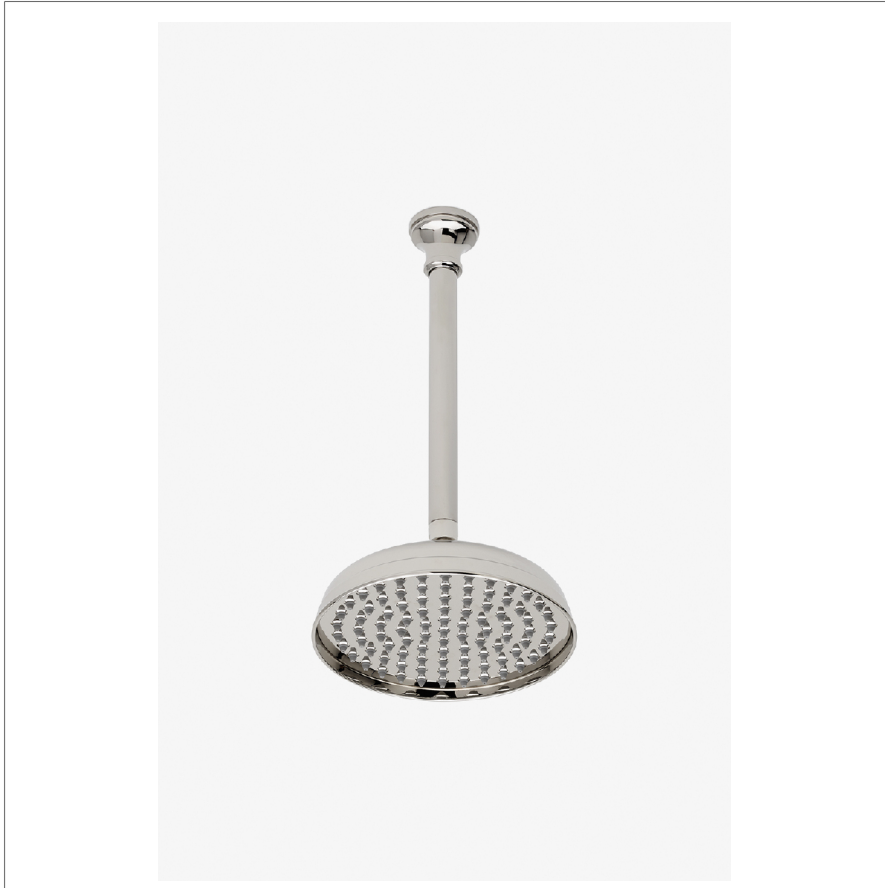

ETOILE

ETS181

Etoile 8" Rain Showerhead with 12" Ceiling Mounted Shower Arm

SHOWN IN ETOILE 8" RAIN SHOWERHEAD WITH 12" CEILING MOUNTED SHOWER ARM | ETS181

TECHNICAL DETAILS

Adjustable Versus Fixed Spray: Fixed
Fittings Hole Diameter: 1 1/4"
Inlet Connection Size: 1/2"
Inlet Connection Type: Male NPT
Pivot: Y
Primary Material: Brass
Restricted Maximum Flow Rate: 1.75 gpm
Water Pressure Maximum: 85.0 psi
Water Pressure Minimum: 20.0 psi
Water Pressure Recommended: 45.0 psi

INSPIRATION

Defined elegance. Etoile has a European sophistication with a timeless sense of chic.

CODES & STANDARDS

PRODUCT FEATURES

Made of Brass

Features a swivel 8" rain showerhead with easy clean rubber nozzles

Includes a 12" ceiling mounted shower arm

Stocked in Brass, Chrome and Nickel

Rain showerhead available in 1.75gpm (6.6L/min) flow rate

CERTIFICATIONS

PRODUCT (NOTES)

WATERWORKS

ETOILE

ETS181

Etoile 8" Rain Showerhead with 12" Ceiling Mounted Shower Arm

CEILING VIEW

SCALE: 3"=1'-0"

STYLE NO.	DIM "A"	DIM "B"
ETS180	1 1/8" [283mm]	6 9/16" [167mm]
FRS180		
JUS180		
ETS181	1 7/8" [435mm]	12 9/16" [319mm]
FRS181		
JUS181		