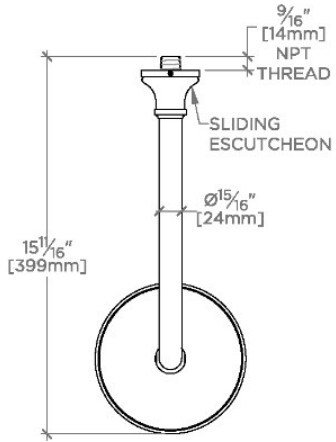

## ETOILE

ETS167

Etoile 6" Showerhead with 12" Wall Mounted 90 Degree Shower Arm

SHOWN IN ETOILE 6" SHOWERHEAD WITH 12" WALL MOUNTED 90 DEGREE SHOWER ARM | ETS167

### TECHNICAL DETAILS

Adjustable Versus Fixed Spray: Fixed  
Fittings Hole Diameter: 1 1/4"  
Inlet Connection Size: 1/2"  
Inlet Connection Type: Male NPT  
Pivot: Y  
Primary Material: Brass  
Restricted Maximum Flow Rate: 1.75 gpm  
Water Pressure Maximum: 85.0 psi  
Water Pressure Minimum: 20.0 psi  
Water Pressure Recommended: 45.0 psi

### PRODUCT FEATURES

Made of Brass

Features a swivel 6" showerhead with easy clean rubber nozzles

Includes a 12" wall mounted 90 degree shower arm

Stocked in Brass, Chrome and Nickel

Showerhead available in 1.75gpm (6.6L/min) flow rate

## ETOILE

ETS167

Etoile 6" Showerhead with 12" Wall Mounted 90 Degree Shower Arm

TOP VIEW SCALE: 1/2"=1'-0"

FRONT VIEW SCALE: 1/2"=1'-0"

SIDE VIEW SCALE: 1/2"=1'-0"