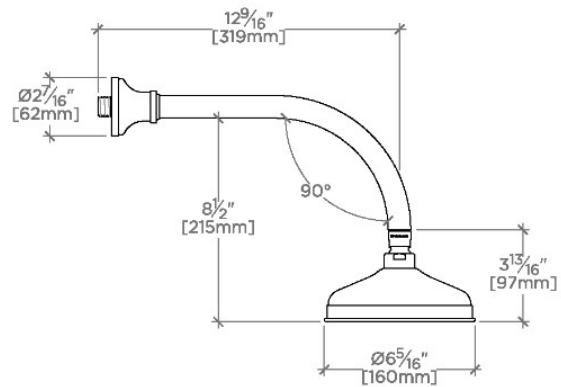

## ETOILE

ETS167

Etoile 6" Showerhead with 12" Wall Mounted 90 Degree Shower Arm

SHOWN IN ETOILE 6" SHOWERHEAD WITH 12" WALL MOUNTED 90 DEGREE SHOWER ARM | ETS167

### TECHNICAL DETAILS

Adjustable Versus Fixed Spray: Fixed  
Fittings Hole Diameter: 1 1/4"  
Inlet Connection Size: 1/2"  
Inlet Connection Type: Male NPT  
Pivot: Y  
Primary Material: Brass  
Restricted Maximum Flow Rate: 1.75 gpm  
Water Pressure Maximum: 85.0 psi  
Water Pressure Minimum: 20.0 psi  
Water Pressure Recommended: 45.0 psi

### PRODUCT FEATURES

Made of Brass

Features a swivel 6" showerhead with easy clean rubber nozzles

Includes a 12" wall mounted 90 degree shower arm

Stocked in Brass, Chrome and Nickel

Showerhead available in 1.75gpm (6.6L/min) flow rate

## ETOILE

ETS167

Etoile 6" Showerhead with 12" Wall Mounted 90 Degree Shower Arm

TOP VIEW SCALE: 1/2"=1'-0"

FRONT VIEW SCALE: 1/2"=1'-0"

SIDE VIEW SCALE: 1/2"=1'-0"