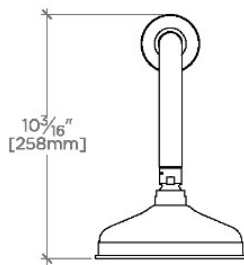

## ETOILE

ETS167

Etoile 6" Showerhead with 12" Wall Mounted 90 Degree Shower Arm

SHOWN IN ETOILE 6" SHOWERHEAD WITH 12" WALL MOUNTED 90 DEGREE SHOWER ARM | ETS167

### TECHNICAL DETAILS

Adjustable Versus Fixed Spray: Fixed  
Fittings Hole Diameter: 1 1/4"  
Inlet Connection Size: 1/2"  
Inlet Connection Type: Male NPT  
Pivot: Y  
Primary Material: Brass  
Restricted Maximum Flow Rate: 1.75 gpm  
Water Pressure Maximum: 85.0 psi  
Water Pressure Minimum: 20.0 psi  
Water Pressure Recommended: 45.0 psi

### PRODUCT FEATURES

Made of Brass

Features a swivel 6" showerhead with easy clean rubber nozzles

Includes a 12" wall mounted 90 degree shower arm

Stocked in Brass, Chrome and Nickel

Showerhead available in 1.75gpm (6.6L/min) flow rate

## ETOILE

ETS167

Etoile 6" Showerhead with 12" Wall Mounted 90 Degree Shower Arm

TOP VIEW SCALE: 1/2"=1'-0"

FRONT VIEW SCALE: 1/2"=1'-0"

SIDE VIEW SCALE: 1/2"=1'-0"