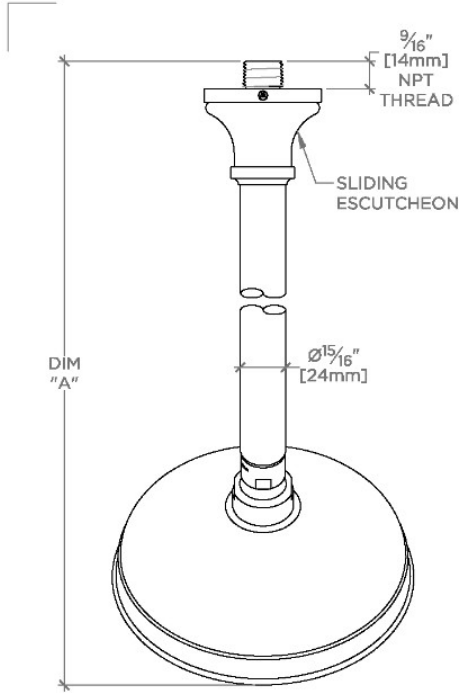

## ETOILE

ETS166

Etoile 6" Showerhead with 10" Wall Mounted 45 Degree Shower Arm

SHOWN IN ETOILE 6" SHOWERHEAD WITH 10" WALL MOUNTED 45 DEGREE SHOWER ARM | ETS166

### TECHNICAL DETAILS

Adjustable Versus Fixed Spray: Fixed  
Fittings Hole Diameter: 1 1/4"  
Inlet Connection Size: 1/2"  
Inlet Connection Type: Male NPT  
Pivot: Y  
Primary Material: Brass  
Restricted Maximum Flow Rate: 1.75 gpm  
Water Pressure Maximum: 85.0 psi  
Water Pressure Minimum: 20.0 psi  
Water Pressure Recommended: 45.0 psi

### PRODUCT FEATURES

Made of Brass

Features a swivel 6" showerhead with easy clean rubber nozzles

Includes a 10" wall mounted 45 degree shower arm

Stocked in Brass, Chrome and Nickel

Showerhead available in 1.75gpm (6.6L/min) flow rate

## ETS166

Etoile 6" Showerhead with 10" Wall Mounted 45 Degree Shower Arm

TOP VIEW SCALE: 3"=1'-0"

STYLE NO.	DIM "A"	DIM "B"
ETS165		
FRS165	13 1/8" [334mm]	8 1/4" [209mm]
JUS165		
ETS166		
FRS166	15 1/8" [384mm]	10 1/4" [260mm]
JUS166		