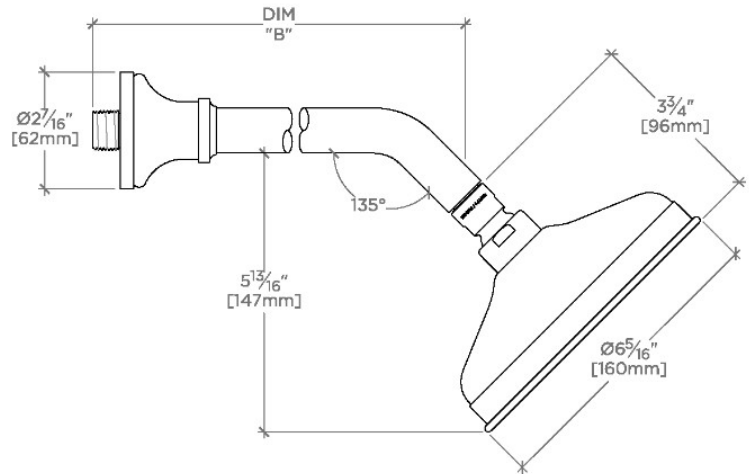

## ETOILE

ETS166

Etoile 6" Showerhead with 10" Wall Mounted 45 Degree Shower Arm

SHOWN IN ETOILE 6" SHOWERHEAD WITH 10" WALL MOUNTED 45 DEGREE SHOWER ARM | ETS166

### TECHNICAL DETAILS

Adjustable Versus Fixed Spray: Fixed  
Fittings Hole Diameter: 1 1/4"  
Inlet Connection Size: 1/2"  
Inlet Connection Type: Male NPT  
Pivot: Y  
Primary Material: Brass  
Restricted Maximum Flow Rate: 1.75 gpm  
Water Pressure Maximum: 85.0 psi  
Water Pressure Minimum: 20.0 psi  
Water Pressure Recommended: 45.0 psi

## ETS166

Etoile 6" Showerhead with 10" Wall Mounted 45 Degree Shower Arm

TOP VIEW SCALE: 3"=1'-0"

STYLE NO.	DIM "A"	DIM "B"
ETS165		
FRS165	13 1/8" [334mm]	8 1/4" [209mm]
JUS165		
ETS166		
FRS166	15 1/8" [384mm]	10 1/4" [260mm]
JUS166		

FRONT VIEW SCALE: 3"=1'-0"

SIDE VIEW SCALE: 3"=1'-0"