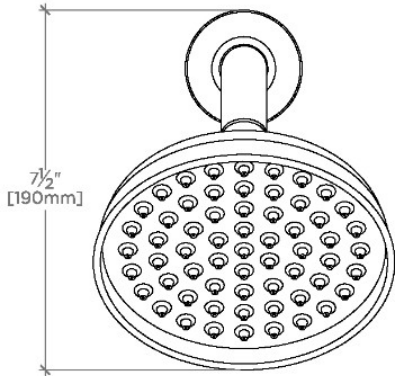

## ETOILE

ETS166

Etoile 6" Showerhead with 10" Wall Mounted 45 Degree Shower Arm

SHOWN IN ETOILE 6" SHOWERHEAD WITH 10" WALL MOUNTED 45 DEGREE SHOWER ARM | ETS166

### TECHNICAL DETAILS

Adjustable Versus Fixed Spray: Fixed  
Fittings Hole Diameter: 1 1/4"  
Inlet Connection Size: 1/2"  
Inlet Connection Type: Male NPT  
Pivot: Y  
Primary Material: Brass  
Restricted Maximum Flow Rate: 1.75 gpm  
Water Pressure Maximum: 85.0 psi  
Water Pressure Minimum: 20.0 psi  
Water Pressure Recommended: 45.0 psi

## ETOILE

## ETS166

Etoile 6" Showerhead with 10" Wall Mounted 45 Degree Shower Arm

TOP VIEW SCALE: 3"=1'-0"

STYLE NO.	DIM "A"	DIM "B"
ETS165		
FRS165	13 1/8" [334mm]	8 1/4" [209mm]
JUS165		
ETS166		
FRS166	15 1/8" [384mm]	10 1/4" [260mm]
JUS166		