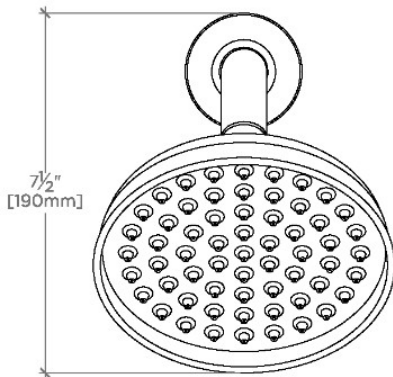

ETOILE

ETS165

Etoile 6" Showerhead with 8" Wall Mounted 45 Degree Shower Arm

SHOWN IN ETOILE 6" SHOWERHEAD WITH 8" WALL MOUNTED 45 DEGREE SHOWER ARM | ETS165

TECHNICAL DETAILS

Adjustable Versus Fixed Spray: Fixed
Fittings Hole Diameter: 1 1/4"
Inlet Connection Size: 1/2"
Inlet Connection Type: Male NPT
Pivot: Y
Primary Material: Brass
Restricted Maximum Flow Rate: 1.75 gpm
Water Pressure Maximum: 85.0 psi
Water Pressure Minimum: 20.0 psi
Water Pressure Recommended: 45.0 psi

Includes a 8" wall mounted 45 degree shower arm

Stocked in Brass, Chrome and Nickel

Showerhead available in 1.75gpm (6.6L/min) flow rate

CERTIFICATIONS

PRODUCT (NOTES)

WATERWORKS

ETOILE

ETS165

Etoile 6" Showerhead with 8" Wall Mounted 45 Degree Shower Arm

TOP VIEW

SCALE: 3"=1'-0"

STYLE NO.	DIM "A"	DIM "B"
ETS165		
FRS165	13 ¹ / ₈ " [334mm]	8 ¹ / ₄ " [209mm]
JUS165		
ETS166		
FRS166	15 ¹ / ₈ " [384mm]	10 ¹ / ₄ " [260mm]
JUS166		

FRONT VIEW

SCALE: 3"=1'-0"

SIDE VIEW

SCALE: 3"=1'-0"