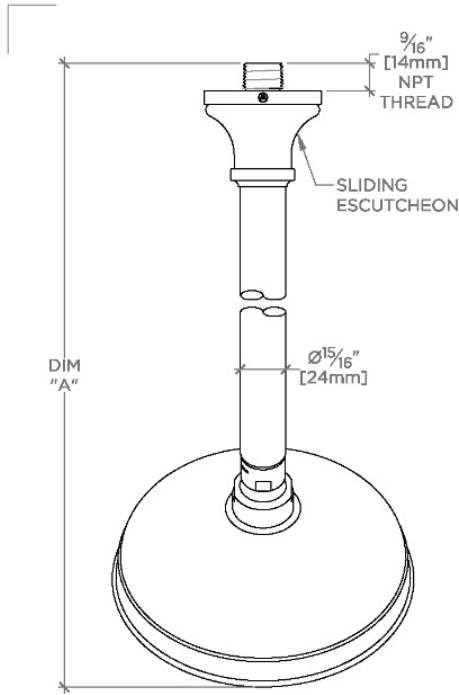

ETOILE

ETS165

Etoile 6" Showerhead with 8" Wall Mounted 45 Degree Shower Arm

SHOWN IN ETOILE 6" SHOWERHEAD WITH 8" WALL MOUNTED 45 DEGREE SHOWER ARM | ETS165

TECHNICAL DETAILS

Adjustable Versus Fixed Spray: Fixed
Fittings Hole Diameter: 1 1/4"
Inlet Connection Size: 1/2"
Inlet Connection Type: Male NPT
Pivot: Y
Primary Material: Brass
Restricted Maximum Flow Rate: 1.75 gpm
Water Pressure Maximum: 85.0 psi
Water Pressure Minimum: 20.0 psi
Water Pressure Recommended: 45.0 psi

Includes a 8" wall mounted 45 degree shower arm

Stocked in Brass, Chrome and Nickel

Showerhead available in 1.75gpm (6.6L/min) flow rate

CERTIFICATIONS

PRODUCT (NOTES)

WATERWORKS

ETOILE

ETS165

Etoile 6" Showerhead with 8" Wall Mounted 45 Degree Shower Arm

TOP VIEW

SCALE: 3"=1'-0"

STYLE NO.	DIM "A"	DIM "B"
ETS165		
FRS165	13 ¹ / ₈ " [334mm]	8 ¹ / ₄ " [209mm]
JUS165		
ETS166		
FRS166	15 ¹ / ₈ " [384mm]	10 ¹ / ₄ " [260mm]
JUS166		

FRONT VIEW

SCALE: 3"=1'-0"

SIDE VIEW

SCALE: 3"=1'-0"