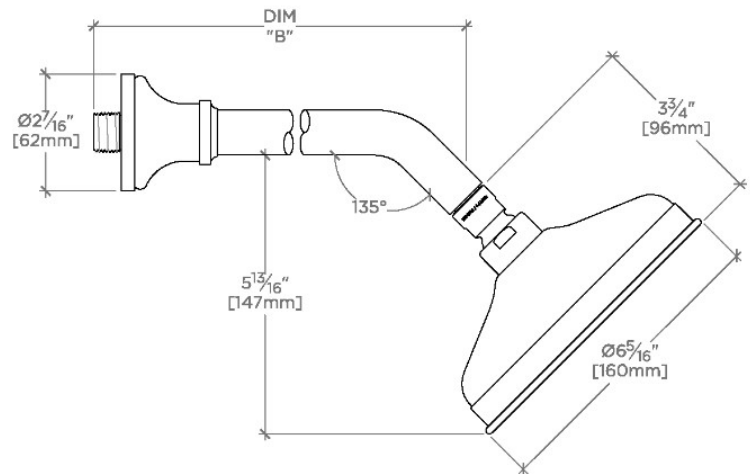

ETOILE

ETS165

Etoile 6" Showerhead with 8" Wall Mounted 45 Degree Shower Arm

SHOWN IN ETOILE 6" SHOWERHEAD WITH 8" WALL MOUNTED 45 DEGREE SHOWER ARM | ETS165

TECHNICAL DETAILS

Adjustable Versus Fixed Spray: Fixed
Fittings Hole Diameter: 1 1/4"
Inlet Connection Size: 1/2"
Inlet Connection Type: Male NPT
Pivot: Y
Primary Material: Brass
Restricted Maximum Flow Rate: 1.75 gpm
Water Pressure Maximum: 85.0 psi
Water Pressure Minimum: 20.0 psi
Water Pressure Recommended: 45.0 psi

Includes a 8" wall mounted 45 degree shower arm

Stocked in Brass, Chrome and Nickel

Showerhead available in 1.75gpm (6.6L/min) flow rate

CERTIFICATIONS

PRODUCT (NOTES)

WATERWORKS

ETOILE

ETS165

Etoile 6" Showerhead with 8" Wall Mounted 45 Degree Shower Arm

TOP VIEW

SCALE: 3"=1'-0"

STYLE NO.	DIM "A"	DIM "B"
ETS165		
FRS165	13 ¹ / ₈ " [334mm]	8 ¹ / ₄ " [209mm]
JUS165		
ETS166		
FRS166	15 ¹ / ₈ " [384mm]	10 ¹ / ₄ " [260mm]
JUS166		

FRONT VIEW

SCALE: 3"=1'-0"

SIDE VIEW

SCALE: 3"=1'-0"