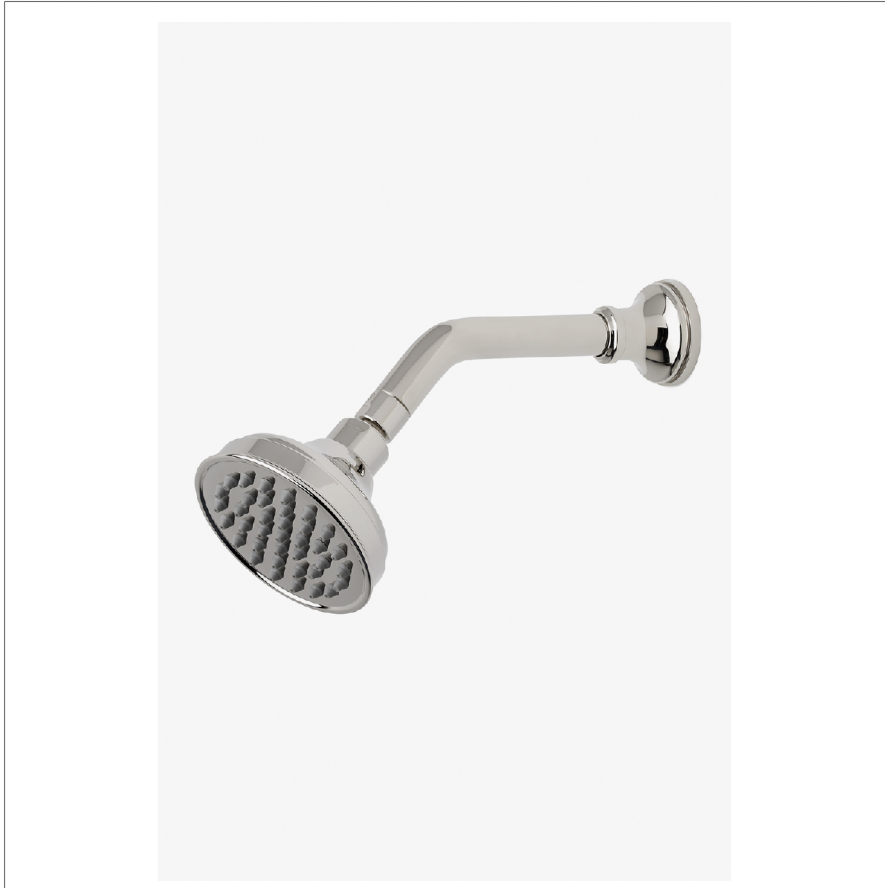

## ETOILE

ETS145

Etoile 4" Showerhead with 8" Wall Mounted 45 Degree Shower Arm

SHOWN IN ETOILE 4" SHOWERHEAD WITH 8" WALL MOUNTED 45 DEGREE SHOWER ARM | ETS145

### TECHNICAL DETAILS

Adjustable Versus Fixed Spray: Fixed  
Fittings Hole Diameter: 1 1/4"  
Inlet Connection Size: 1/2"  
Inlet Connection Type: Male NPT  
Pivot: Y  
Primary Material: Brass  
Restricted Maximum Flow Rate: 1.75 gpm  
Water Pressure Maximum: 85.0 psi  
Water Pressure Minimum: 20.0 psi  
Water Pressure Recommended: 45.0 psi

### INSPIRATION

Defined elegance. Etoile has a European sophistication with a timeless sense of chic.

### PRODUCT FEATURES

- Made of Brass
- Features a swivel 4" showerhead with easy clean rubber nozzles
- Includes a 8" wall mounted 45 degree shower arm
- Stocked in Brass, Chrome and Nickel
- Showerhead available in 1.75gpm (6.6L/min) flow rate