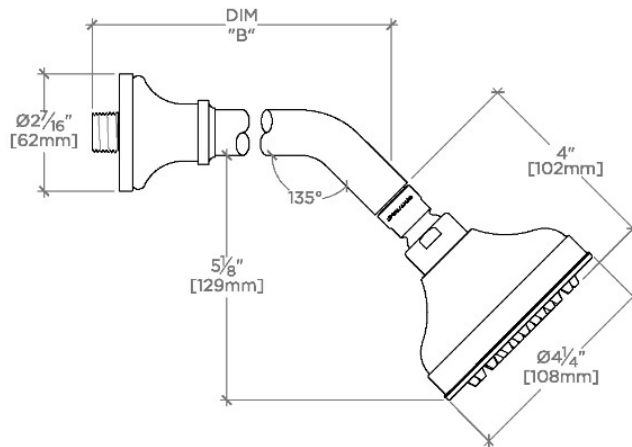

## ETOILE

ETS145

Etoile 4" Showerhead with 8" Wall Mounted 45 Degree Shower Arm

SHOWN IN ETOILE 4" SHOWERHEAD WITH 8" WALL MOUNTED 45 DEGREE SHOWER ARM | ETS145

### TECHNICAL DETAILS

Adjustable Versus Fixed Spray: Fixed  
Fittings Hole Diameter: 1 1/4"  
Inlet Connection Size: 1/2"  
Inlet Connection Type: Male NPT  
Pivot: Y  
Primary Material: Brass  
Restricted Maximum Flow Rate: 1.75 gpm  
Water Pressure Maximum: 85.0 psi  
Water Pressure Minimum: 20.0 psi  
Water Pressure Recommended: 45.0 psi

## ETOILE

ETS145

Etoile 4" Showerhead with 8" Wall Mounted 45 Degree Shower Arm

TOP VIEW SCALE: 3"=1'-0"

STYLE NO.	DIM "A"	DIM "B"
ETS144	10 <sup>7</sup> / <sub>16</sub> " [265mm]	6 <sup>3</sup> / <sub>4</sub> " [158mm]
FRS144		
JUS144		
ETS145	12 <sup>7</sup> / <sub>16</sub> " [315mm]	8 <sup>3</sup> / <sub>4</sub> " [209mm]
FRS145		
JUS145		

FRONT VIEW SCALE: 3"=1'-0"

SIDE VIEW SCALE: 3"=1'-0"