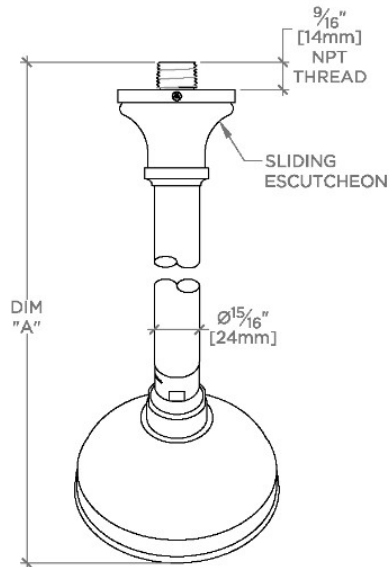

## ETOILE

ETS145

Etoile 4" Showerhead with 8" Wall Mounted 45 Degree Shower Arm

SHOWN IN ETOILE 4" SHOWERHEAD WITH 8" WALL MOUNTED 45 DEGREE SHOWER ARM | ETS145

### TECHNICAL DETAILS

Adjustable Versus Fixed Spray: Fixed  
Fittings Hole Diameter: 1 1/4"  
Inlet Connection Size: 1/2"  
Inlet Connection Type: Male NPT  
Pivot: Y  
Primary Material: Brass  
Restricted Maximum Flow Rate: 1.75 gpm  
Water Pressure Maximum: 85.0 psi  
Water Pressure Minimum: 20.0 psi  
Water Pressure Recommended: 45.0 psi

### PRODUCT FEATURES

- Made of Brass
- Features a swivel 4" showerhead with easy clean rubber nozzles
- Includes a 8" wall mounted 45 degree shower arm
- Stocked in Brass, Chrome and Nickel
- Showerhead available in 1.75gpm (6.6L/min) flow rate

## ETOILE

ETS145

Etoile 4" Showerhead with 8" Wall Mounted 45 Degree Shower Arm

TOP VIEW SCALE: 3"=1'-0"

STYLE NO.	DIM "A"	DIM "B"
ETS144	10 <sup>7</sup> / <sub>16</sub> " [265mm]	6 <sup>3</sup> / <sub>4</sub> " [158mm]
FRS144		
JUS144		
ETS145	12 <sup>7</sup> / <sub>16</sub> " [315mm]	8 <sup>3</sup> / <sub>4</sub> " [209mm]
FRS145		
JUS145		