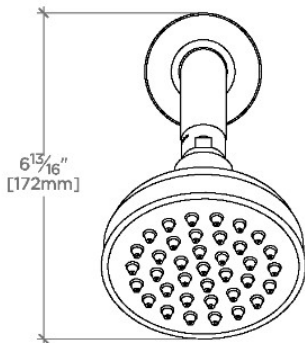

## ETOILE

ETS145

Etoile 4" Showerhead with 8" Wall Mounted 45 Degree Shower Arm

SHOWN IN ETOILE 4" SHOWERHEAD WITH 8" WALL MOUNTED 45 DEGREE SHOWER ARM | ETS145

### PRODUCT FEATURES

- Made of Brass
- Features a swivel 4" showerhead with easy clean rubber nozzles
- Includes a 8" wall mounted 45 degree shower arm
- Stocked in Brass, Chrome and Nickel
- Showerhead available in 1.75gpm (6.6L/min) flow rate

## ETOILE

ETS145

Etoile 4" Showerhead with 8" Wall Mounted 45 Degree Shower Arm

TOP VIEW SCALE: 3"=1'-0"

STYLE NO.	DIM "A"	DIM "B"
ETS144	10 <sup>7</sup> / <sub>16</sub> " [265mm]	6 <sup>3</sup> / <sub>4</sub> " [158mm]
FRS144		
JUS144		
ETS145	12 <sup>7</sup> / <sub>16</sub> " [315mm]	8 <sup>3</sup> / <sub>4</sub> " [209mm]
FRS145		
JUS145		

FRONT VIEW SCALE: 3"=1'-0"

SIDE VIEW SCALE: 3"=1'-0"