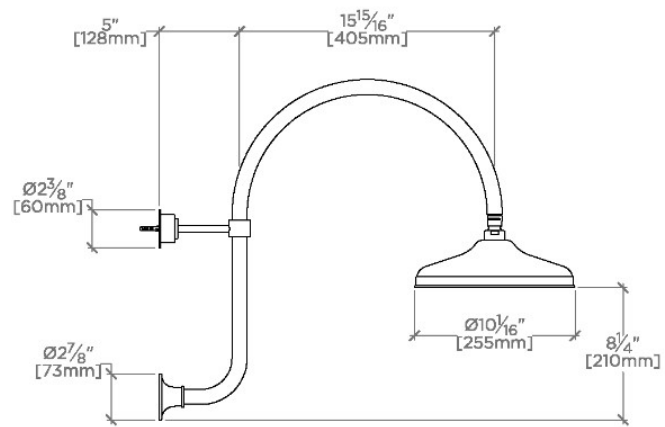

### TECHNICAL DETAILS

Adjustable Versus Fixed Spray: Fixed  
Fittings Hole Diameter: 1 1/4"  
Inlet Connection Size: 1/2"  
Inlet Connection Type: Female Straight Threads with  
Rubber Washer  
Pivot: Y  
Primary Material: Brass  
Restricted Maximum Flow Rate: 1.75 gpm  
Water Pressure Maximum: 85.0 psi  
Water Pressure Minimum: 20.0 psi  
Water Pressure Recommended: 45.0 psi

### PRODUCT FEATURES

Made of Brass

Features a swivel 10" rain showerhead with easy clean rubber nozzles

Includes a 20" wall mounted gooseneck shower arm

Stocked in Brass, Chrome and Nickel

Rain showerhead available in 1.75gpm (6.6L/min) flow rate

## FORO

FRS10G

Foro 10" Rain Showerhead with 20" Wall Mounted  
Gooseneck Shower Arm

TOP VIEW SCALE: 1"=1'-0"

FRONT VIEW SCALE: 1"=1'-0"

SIDE VIEW SCALE: 1"=1'-0"