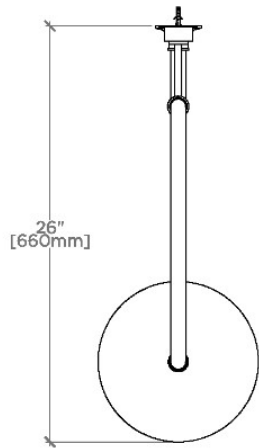

### TECHNICAL DETAILS

Adjustable Versus Fixed Spray: Fixed  
Fittings Hole Diameter: 1 1/4"  
Inlet Connection Size: 1/2"  
Inlet Connection Type: Female Straight Threads with  
Rubber Washer  
Pivot: Y  
Primary Material: Brass  
Restricted Maximum Flow Rate: 1.75 gpm  
Water Pressure Maximum: 85.0 psi  
Water Pressure Minimum: 20.0 psi  
Water Pressure Recommended: 45.0 psi

### PRODUCT FEATURES

Made of Brass

Features a swivel 10" rain showerhead with easy clean rubber nozzles

Includes a 20" wall mounted gooseneck shower arm

Stocked in Brass, Chrome and Nickel

Rain showerhead available in 1.75gpm (6.6L/min) flow rate

## FORO

FRS10G

Foro 10" Rain Showerhead with 20" Wall Mounted  
Gooseneck Shower Arm

TOP VIEW SCALE: 1"=1'-0"

FRONT VIEW SCALE: 1"=1'-0"

SIDE VIEW SCALE: 1"=1'-0"