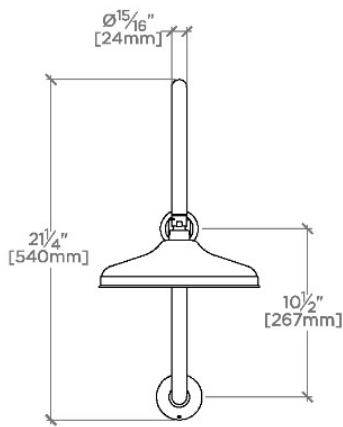

### TECHNICAL DETAILS

Adjustable Versus Fixed Spray: Fixed  
Fittings Hole Diameter: 1 1/4"  
Inlet Connection Size: 1/2"  
Inlet Connection Type: Female Straight Threads with  
Rubber Washer  
Pivot: Y  
Primary Material: Brass  
Restricted Maximum Flow Rate: 1.75 gpm  
Water Pressure Maximum: 85.0 psi  
Water Pressure Minimum: 20.0 psi  
Water Pressure Recommended: 45.0 psi

### PRODUCT FEATURES

Made of Brass

Features a swivel 10" rain showerhead with easy clean rubber nozzles

Includes a 20" wall mounted gooseneck shower arm

Stocked in Brass, Chrome and Nickel

Rain showerhead available in 1.75gpm (6.6L/min) flow rate

## FORO

FRS10G

Foro 10" Rain Showerhead with 20" Wall Mounted  
Gooseneck Shower Arm

TOP VIEW SCALE: 1"=1'-0"

FRONT VIEW SCALE: 1"=1'-0"

SIDE VIEW SCALE: 1"=1'-0"