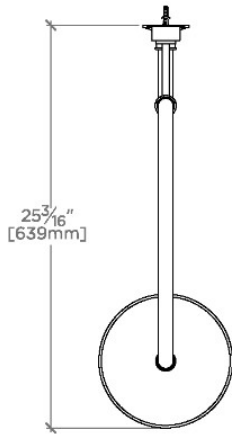

## FORO

FRS18G

Foro 8" Rain Showerhead with 20" Wall Mounted Gooseneck Shower Arm

SHOWN IN FORO 8" RAIN SHOWERHEAD WITH 20" WALL MOUNTED GOOSENECK SHOWER ARM | FRS18G

### TECHNICAL DETAILS

Adjustable Versus Fixed Spray: Fixed  
Fittings Hole Diameter: 1 1/4"  
Inlet Connection Size: 1/2"  
Inlet Connection Type: Female Straight Threads with Rubber Washer  
Pivot: Y  
Primary Material: Brass  
Restricted Maximum Flow Rate: 1.75 gpm  
Water Pressure Maximum: 85.0 psi  
Water Pressure Minimum: 20.0 psi  
Water Pressure Recommended: 45.0 psi

### PRODUCT FEATURES

Made of Brass

Features a swivel 8" rain showerhead with easy clean rubber nozzles

Includes a 20" wall mounted gooseneck shower arm

Stocked in Brass, Chrome and Nickel

Rain showerhead available in 1.75gpm (6.6L/min) flow rate

## FORO

FRS18G

Foro 8" Rain Showerhead with 20" Wall Mounted Gooseneck Shower Arm

TOP VIEW SCALE: 1"=1'-0"

FRONT VIEW SCALE: 1"=1'-0"

SIDE VIEW SCALE: 1"=1'-0"