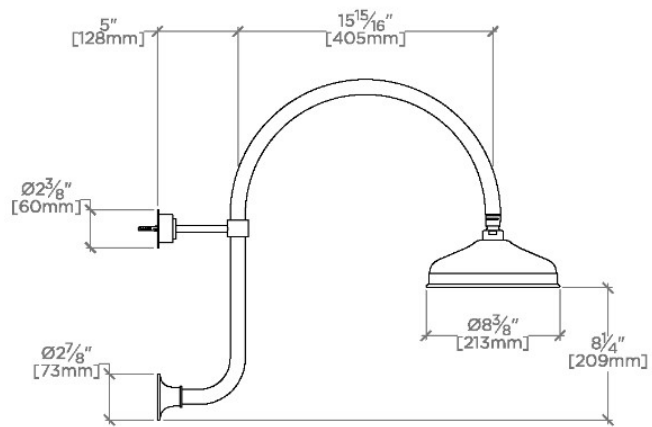

### TECHNICAL DETAILS

Adjustable Versus Fixed Spray: Fixed  
Fittings Hole Diameter: 1 1/4"  
Inlet Connection Size: 1/2"  
Inlet Connection Type: Female Straight Threads with Rubber Washer  
Pivot: Y  
Primary Material: Brass  
Restricted Maximum Flow Rate: 1.75 gpm  
Water Pressure Maximum: 85.0 psi  
Water Pressure Minimum: 20.0 psi  
Water Pressure Recommended: 45.0 psi

### PRODUCT FEATURES

Made of Brass

Features a swivel 8" rain showerhead with easy clean rubber nozzles

Includes a 20" wall mounted gooseneck shower arm

Stocked in Brass, Chrome and Nickel

Rain showerhead available in 1.75gpm (6.6L/min) flow rate

## FORO

FRS18G

Foro 8" Rain Showerhead with 20" Wall Mounted Gooseneck Shower Arm

TOP VIEW SCALE: 1"=1'-0"

FRONT VIEW SCALE: 1"=1'-0"

SIDE VIEW SCALE: 1"=1'-0"