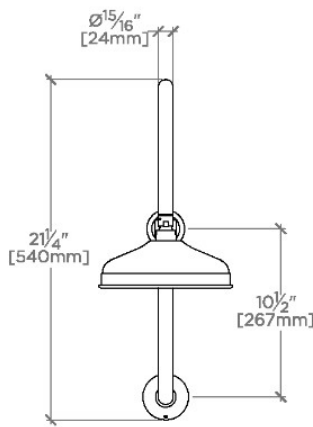

### TECHNICAL DETAILS

Adjustable Versus Fixed Spray: Fixed  
Fittings Hole Diameter: 1 1/4"  
Inlet Connection Size: 1/2"  
Inlet Connection Type: Female Straight Threads with Rubber Washer  
Pivot: Y  
Primary Material: Brass  
Restricted Maximum Flow Rate: 1.75 gpm  
Water Pressure Maximum: 85.0 psi  
Water Pressure Minimum: 20.0 psi  
Water Pressure Recommended: 45.0 psi

### PRODUCT FEATURES

Made of Brass

Features a swivel 8" rain showerhead with easy clean rubber nozzles

Includes a 20" wall mounted gooseneck shower arm

Stocked in Brass, Chrome and Nickel

Rain showerhead available in 1.75gpm (6.6L/min) flow rate

## FORO

FRS18G

Foro 8" Rain Showerhead with 20" Wall Mounted Gooseneck Shower Arm

TOP VIEW SCALE: 1"=1'-0"

FRONT VIEW SCALE: 1"=1'-0"

SIDE VIEW SCALE: 1"=1'-0"