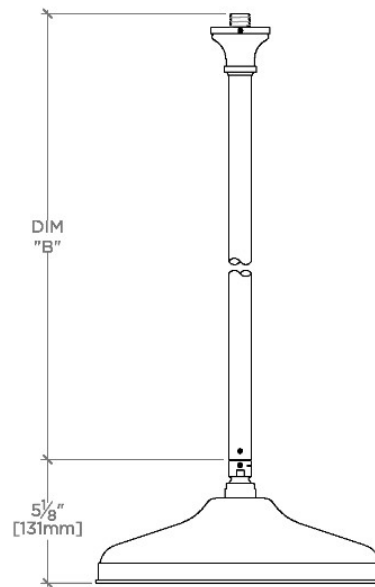

FORO

FRS120

Foro 12" Rain Showerhead with 6" Ceiling Mounted Shower Arm

SHOWN IN FORO 12" RAIN SHOWERHEAD WITH 6" CEILING MOUNTED SHOWER ARM | FRS120

TECHNICAL DETAILS

Adjustable Versus Fixed Spray: Fixed
Fittings Hole Diameter: 1 1/4"
Inlet Connection Size: 1/2"
Inlet Connection Type: Male NPT
Pivot: Y
Primary Material: Brass
Restricted Maximum Flow Rate: 1.75 gpm
Water Pressure Maximum: 85.0 psi
Water Pressure Minimum: 20.0 psi
Water Pressure Recommended: 45.0 psi

CERTIFICATIONS

PRODUCT (NOTES)

WATERWORKS

FORO

FRS120

Foro 12" Rain Showerhead with 6" Ceiling Mounted Shower Arm

CEILING VIEW

SCALE: 1/2"=1'-0"

STYLE NO.	DIM "A"	DIM "B"
ETS120	11 ³ / ₄ " [298mm]	6 ⁹ / ₁₆ " [167mm]
FRS120		
JUS120		
ETS121	17 ³ / ₄ " [450mm]	12 ⁹ / ₁₆ " [319mm]
FRS121		
JUS121		
ETS122	23 ³ / ₄ " [603mm]	18 ⁹ / ₁₆ " [472mm]
FRS122		
JUS122		

FRONT VIEW

SCALE: 1/2"=1'-0"

SIDE VIEW

SCALE: 1/2"=1'-0"