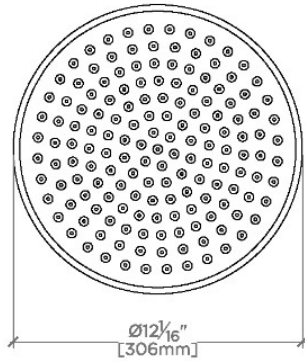

FORO

FRS120

Foro 12" Rain Showerhead with 6" Ceiling Mounted Shower Arm

SHOWN IN FORO 12" RAIN SHOWERHEAD WITH 6" CEILING MOUNTED SHOWER ARM | FRS120

TECHNICAL DETAILS

Adjustable Versus Fixed Spray: Fixed
Fittings Hole Diameter: 1 1/4"
Inlet Connection Size: 1/2"
Inlet Connection Type: Male NPT
Pivot: Y
Primary Material: Brass
Restricted Maximum Flow Rate: 1.75 gpm
Water Pressure Maximum: 85.0 psi
Water Pressure Minimum: 20.0 psi
Water Pressure Recommended: 45.0 psi

CERTIFICATIONS

PRODUCT (NOTES)

WATERWORKS

FORO

FRS120

Foro 12" Rain Showerhead with 6" Ceiling Mounted Shower Arm

CEILING VIEW

SCALE: 1/2"=1'-0"

STYLE NO.	DIM "A"	DIM "B"
ETS120	11 ³ / ₄ " [298mm]	6 ⁹ / ₁₆ " [167mm]
FRS120		
JUS120		
ETS121	17 ³ / ₄ " [450mm]	12 ⁹ / ₁₆ " [319mm]
FRS121		
JUS121		
ETS122	23 ³ / ₄ " [603mm]	18 ⁹ / ₁₆ " [472mm]
FRS122		
JUS122		

FRONT VIEW

SCALE: 1/2"=1'-0"

SIDE VIEW

SCALE: 1/2"=1'-0"