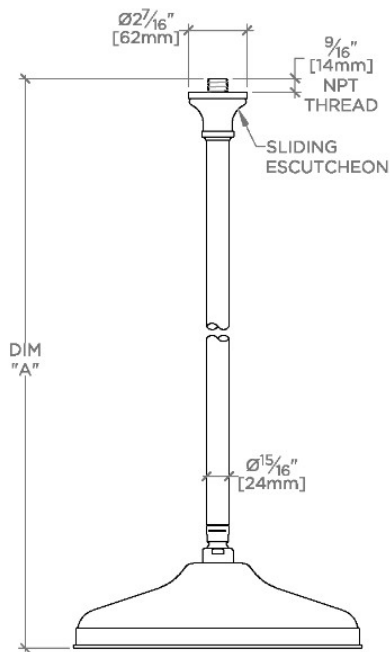

FORO

FRS120

Foro 12" Rain Showerhead with 6" Ceiling Mounted Shower Arm

SHOWN IN FORO 12" RAIN SHOWERHEAD WITH 6" CEILING MOUNTED SHOWER ARM | FRS120

TECHNICAL DETAILS

Adjustable Versus Fixed Spray: Fixed
Fittings Hole Diameter: 1 1/4"
Inlet Connection Size: 1/2"
Inlet Connection Type: Male NPT
Pivot: Y
Primary Material: Brass
Restricted Maximum Flow Rate: 1.75 gpm
Water Pressure Maximum: 85.0 psi
Water Pressure Minimum: 20.0 psi
Water Pressure Recommended: 45.0 psi

Made of Brass

Features a swivel 12" rain showerhead with easy clean rubber nozzles

Includes a 6" ceiling mounted shower arm

Stocked in Brass, Chrome and Nickel

Rain showerhead available in 1.75gpm (6.6L/min) flow rate

CERTIFICATIONS

PRODUCT (NOTES)

WATERWORKS

FORO

FRS120

Foro 12" Rain Showerhead with 6" Ceiling Mounted Shower Arm

CEILING VIEW

SCALE: 1/2"=1'-0"

FRONT VIEW

SCALE: 1/2"=1'-0"

SIDE VIEW

SCALE: 1/2"=1'-0"