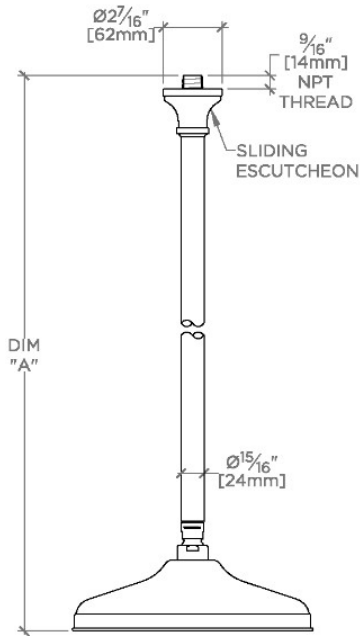

### TECHNICAL DETAILS

Adjustable Versus Fixed Spray: Fixed  
Fittings Hole Diameter: 1 1/4"  
Inlet Connection Size: 1/2"  
Inlet Connection Type: Male NPT  
Pivot: Y  
Primary Material: Brass  
Restricted Maximum Flow Rate: 1.75 gpm  
Water Pressure Maximum: 85.0 psi  
Water Pressure Minimum: 20.0 psi  
Water Pressure Recommended: 45.0 psi

### PRODUCT FEATURES

Made of Brass

Features a swivel 10" rain showerhead with easy clean rubber nozzles

Includes a 12" ceiling mounted shower arm

Stocked in Brass, Chrome and Nickel

Rain showerhead available in 1.75gpm (6.6L/min) flow rate

## FRS101

Foro 10" Rain Showerhead with 12" Ceiling Mounted Shower Arm

CEILING VIEW SCALE: 1/2"=1'-0"

STYLE NO.	DIM "A"	DIM "B"
ETS100	1 1/8" [283mm]	6 9/16" [167mm]
FRS100		
JUS100		
ETS101	1 7/8" [435mm]	12 9/16" [319mm]
FRS101		
JUS101		
ETS102	2 3/8" [588mm]	18 9/16" [472mm]
FRS102		
JUS102		

FRONT VIEW SCALE: 1/2"=1'-0"

SIDE VIEW SCALE: 1/2"=1'-0"