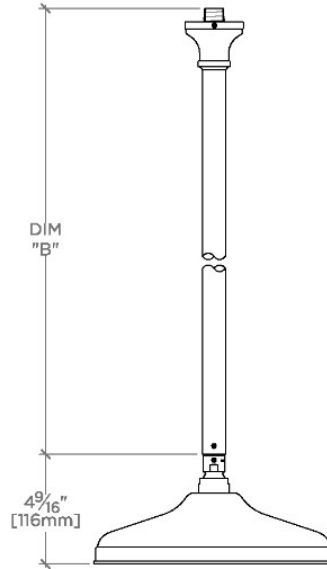

### TECHNICAL DETAILS

Adjustable Versus Fixed Spray: Fixed  
Fittings Hole Diameter: 1 1/4"  
Inlet Connection Size: 1/2"  
Inlet Connection Type: Male NPT  
Pivot: Y  
Primary Material: Brass  
Restricted Maximum Flow Rate: 1.75 gpm  
Water Pressure Maximum: 85.0 psi  
Water Pressure Minimum: 20.0 psi  
Water Pressure Recommended: 45.0 psi

### PRODUCT FEATURES

Made of Brass

Features a swivel 10" rain showerhead with easy clean rubber nozzles

Includes a 12" ceiling mounted shower arm

Stocked in Brass, Chrome and Nickel

Rain showerhead available in 1.75gpm (6.6L/min) flow rate

## FRS101

Foro 10" Rain Showerhead with 12" Ceiling Mounted Shower Arm

CEILING VIEW SCALE: 1/2"=1'-0"

STYLE NO.	DIM "A"	DIM "B"
ETS100	1 1/8" [283mm]	6 9/16" [167mm]
FRS100		
JUS100		
ETS101	1 7/8" [435mm]	12 9/16" [319mm]
FRS101		
JUS101		
ETS102	2 3/8" [588mm]	18 9/16" [472mm]
FRS102		
JUS102		

FRONT VIEW SCALE: 1/2"=1'-0"

SIDE VIEW SCALE: 1/2"=1'-0"