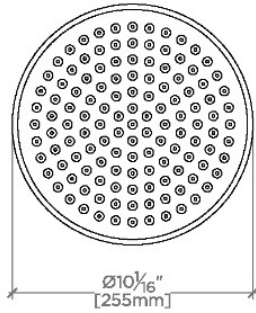

WATERWORKS

FORO

FRS101

Foro 10" Rain Showerhead with 12" Ceiling Mounted Shower Arm

CEILING VIEW SCALE: 1/2"=1'-0"

STYLE NO.	DIM "A"	DIM "B"
ETS100	1 1/8" [283mm]	6 9/16" [167mm]
FRS100		
JUS100		
ETS101	1 7/8" [435mm]	12 9/16" [319mm]
FRS101		
JUS101		
ETS102	2 3/8" [588mm]	18 9/16" [472mm]
FRS102		
JUS102