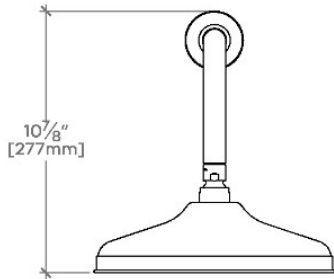

FORO

FRS109

Foro 10" Rain Showerhead with 22" Wall Mounted 90 Degree Shower Arm

SHOWN IN FORO 10" RAIN SHOWERHEAD WITH 22" WALL MOUNTED 90 DEGREE SHOWER ARM | FRS109

TECHNICAL DETAILS

Adjustable Versus Fixed Spray: Fixed
Fittings Hole Diameter: 1 1/4"
Inlet Connection Size: 1/2"
Inlet Connection Type: Male NPT
Pivot: Y
Primary Material: Brass
Restricted Maximum Flow Rate: 1.75 gpm
Water Pressure Maximum: 85.0 psi
Water Pressure Minimum: 20.0 psi
Water Pressure Recommended: 45.0 psi

Made of Brass

Features a swivel 10" rain showerhead with easy clean rubber nozzles

Includes a 22" wall mounted 90 degree shower arm

Stocked in Brass, Chrome and Nickel

Rain showerhead available in 1.75gpm (6.6L/min) flow rate

CERTIFICATIONS

PRODUCT (NOTES)

WATERWORKS

FORO

FRS109

Foro 10" Rain Showerhead with 22" Wall Mounted 90 Degree Shower Arm

TOP VIEW SCALE: 1/2"=1'-0"

STYLE NO.	DIM "A"	DIM "B"
ETS108		
FRS108	23 ⁹ / ₁₆ " [599mm]	18 ⁹ / ₁₆ " [472mm]
JUS108		
ETS109		
FRS109	27 ⁹ / ₁₆ " [699mm]	22 ⁹ / ₁₆ " [573mm]
JUS109		

FRONT VIEW SCALE: 1/2"=1'-0"

SIDE VIEW SCALE: 1/2"=1'-0"