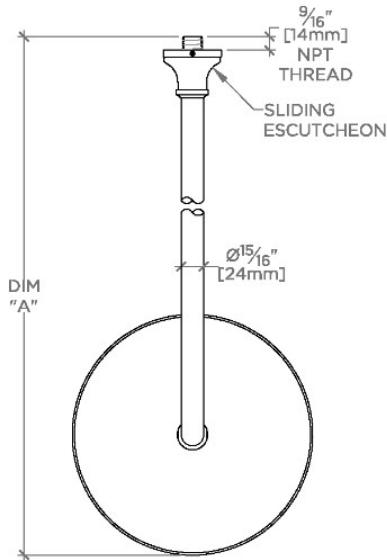

FORO

FRS109

Foro 10" Rain Showerhead with 22" Wall Mounted 90 Degree Shower Arm

SHOWN IN FORO 10" RAIN SHOWERHEAD WITH 22" WALL MOUNTED 90 DEGREE SHOWER ARM | FRS109

TECHNICAL DETAILS

Adjustable Versus Fixed Spray: Fixed
Fittings Hole Diameter: 1 1/4"
Inlet Connection Size: 1/2"
Inlet Connection Type: Male NPT
Pivot: Y
Primary Material: Brass
Restricted Maximum Flow Rate: 1.75 gpm
Water Pressure Maximum: 85.0 psi
Water Pressure Minimum: 20.0 psi
Water Pressure Recommended: 45.0 psi

Made of Brass

Features a swivel 10" rain showerhead with easy clean rubber nozzles

Includes a 22" wall mounted 90 degree shower arm

Stocked in Brass, Chrome and Nickel

Rain showerhead available in 1.75gpm (6.6L/min) flow rate

CERTIFICATIONS

PRODUCT (NOTES)

WATERWORKS

FORO

FRS109

Foro 10" Rain Showerhead with 22" Wall Mounted 90 Degree Shower Arm

TOP VIEW SCALE: 1/2"=1'-0"

STYLE NO.	DIM "A"	DIM "B"
ETS108		
FRS108	23 ⁹ / ₁₆ " [599mm]	18 ⁹ / ₁₆ " [472mm]
JUS108		
ETS109		
FRS109	27 ⁹ / ₁₆ " [699mm]	22 ⁹ / ₁₆ " [573mm]
JUS109		

FRONT VIEW SCALE: 1/2"=1'-0"

SIDE VIEW SCALE: 1/2"=1'-0"