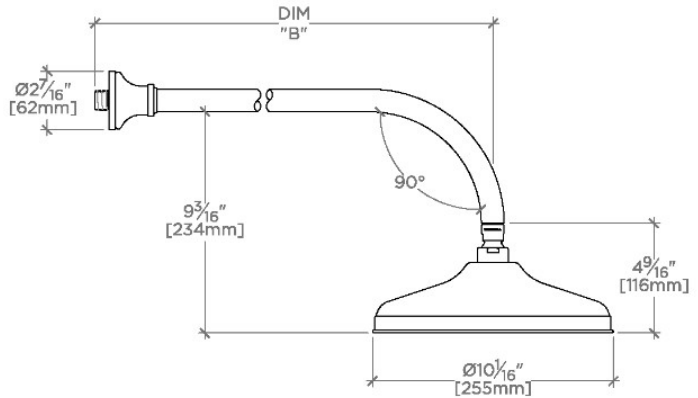

FORO

FRS109

Foro 10" Rain Showerhead with 22" Wall Mounted 90 Degree Shower Arm

SHOWN IN FORO 10" RAIN SHOWERHEAD WITH 22" WALL MOUNTED 90 DEGREE SHOWER ARM | FRS109

TECHNICAL DETAILS

Adjustable Versus Fixed Spray: Fixed
Fittings Hole Diameter: 1 1/4"
Inlet Connection Size: 1/2"
Inlet Connection Type: Male NPT
Pivot: Y
Primary Material: Brass
Restricted Maximum Flow Rate: 1.75 gpm
Water Pressure Maximum: 85.0 psi
Water Pressure Minimum: 20.0 psi
Water Pressure Recommended: 45.0 psi

Made of Brass

Features a swivel 10" rain showerhead with easy clean rubber nozzles

Includes a 22" wall mounted 90 degree shower arm

Stocked in Brass, Chrome and Nickel

Rain showerhead available in 1.75gpm (6.6L/min) flow rate

CERTIFICATIONS

PRODUCT (NOTES)

WATERWORKS

FORO

FRS109

Foro 10" Rain Showerhead with 22" Wall Mounted 90 Degree Shower Arm

TOP VIEW SCALE: 1/2"=1'-0"

STYLE NO.	DIM "A"	DIM "B"
ETS108		
FRS108	23 ⁹ / ₁₆ " [599mm]	18 ⁹ / ₁₆ " [472mm]
JUS108		
ETS109		
FRS109	27 ⁹ / ₁₆ " [699mm]	22 ⁹ / ₁₆ " [573mm]
JUS109		

FRONT VIEW SCALE: 1/2"=1'-0"

SIDE VIEW SCALE: 1/2"=1'-0"