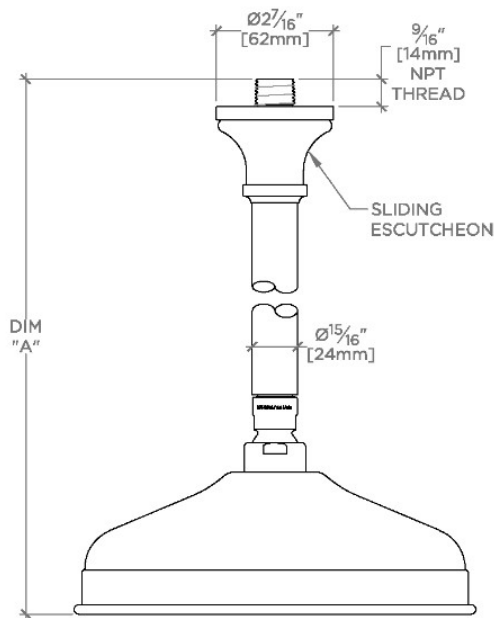

FORO

FRS181

Foro 8" Rain Showerhead with 12" Ceiling Mounted Shower Arm

SHOWN IN FORO 8" RAIN SHOWERHEAD WITH 12" CEILING MOUNTED SHOWER ARM | FRS181

TECHNICAL DETAILS

Adjustable Versus Fixed Spray: Fixed
Fittings Hole Diameter: 1 1/4"
Inlet Connection Size: 1/2"
Inlet Connection Type: Male NPT
Pivot: Y
Primary Material: Brass
Restricted Maximum Flow Rate: 1.75 gpm
Water Pressure Maximum: 85.0 psi
Water Pressure Minimum: 20.0 psi
Water Pressure Recommended: 45.0 psi

Made of Brass

Features a swivel 8" rain showerhead with easy clean rubber nozzles

Includes a 12" ceiling mounted shower arm

Stocked in Brass, Chrome and Nickel

Rain showerhead available in 1.75gpm (6.6L/min) flow rate

CERTIFICATIONS

PRODUCT (NOTES)

WATERWORKS

FORO

FRS181

Foro 8" Rain Showerhead with 12" Ceiling Mounted Shower Arm

CEILING VIEW

SCALE: 3"=1'-0"

STYLE NO.	DIM "A"	DIM "B"
ETS180	1 1/8" [283mm]	6 9/16" [167mm]
FRS180		
JUS180		
ETS181	1 7/8" [435mm]	12 9/16" [319mm]
FRS181		
JUS181		

FRONT VIEW

SCALE: 3"=1'-0"

SIDE VIEW

SCALE: 3"=1'-0"