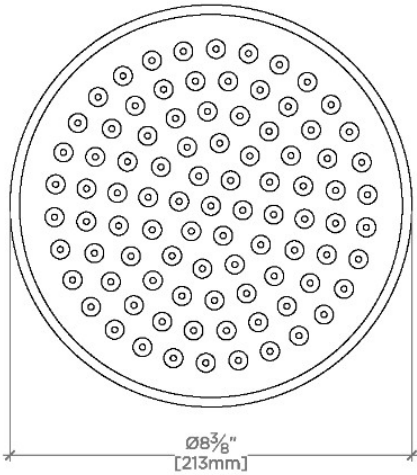

FORO

FRS181

Foro 8" Rain Showerhead with 12" Ceiling Mounted Shower Arm

SHOWN IN FORO 8" RAIN SHOWERHEAD WITH 12" CEILING MOUNTED SHOWER ARM | FRS181

TECHNICAL DETAILS

Adjustable Versus Fixed Spray: Fixed
Fittings Hole Diameter: 1 1/4"
Inlet Connection Size: 1/2"
Inlet Connection Type: Male NPT
Pivot: Y
Primary Material: Brass
Restricted Maximum Flow Rate: 1.75 gpm
Water Pressure Maximum: 85.0 psi
Water Pressure Minimum: 20.0 psi
Water Pressure Recommended: 45.0 psi

Made of Brass

Features a swivel 8" rain showerhead with easy clean rubber nozzles

Includes a 12" ceiling mounted shower arm

Stocked in Brass, Chrome and Nickel

Rain showerhead available in 1.75gpm (6.6L/min) flow rate

CERTIFICATIONS

PRODUCT (NOTES)

WATERWORKS

FORO

FRS181

Foro 8" Rain Showerhead with 12" Ceiling Mounted Shower Arm

CEILING VIEW

SCALE: 3"=1'-0"

STYLE NO.	DIM "A"	DIM "B"
ETS180	1 1/8" [283mm]	6 9/16" [167mm]
FRS180		
JUS180		
ETS181	1 7/8" [435mm]	12 9/16" [319mm]
FRS181		
JUS181		

FRONT VIEW

SCALE: 3"=1'-0"

SIDE VIEW

SCALE: 3"=1'-0"