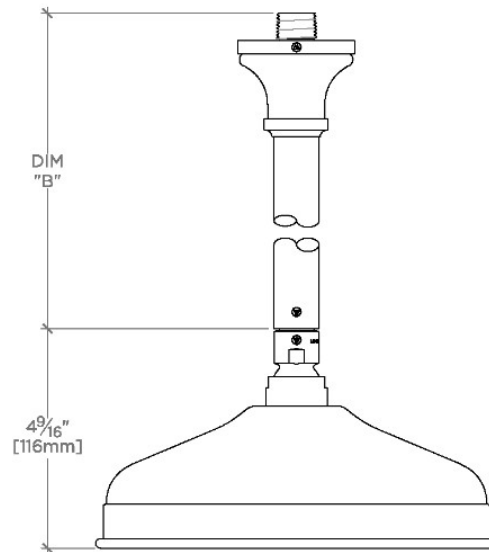

FORO

FRS181

Foro 8" Rain Showerhead with 12" Ceiling Mounted Shower Arm

SHOWN IN FORO 8" RAIN SHOWERHEAD WITH 12" CEILING MOUNTED SHOWER ARM | FRS181

TECHNICAL DETAILS

Adjustable Versus Fixed Spray: Fixed
Fittings Hole Diameter: 1 1/4"
Inlet Connection Size: 1/2"
Inlet Connection Type: Male NPT
Pivot: Y
Primary Material: Brass
Restricted Maximum Flow Rate: 1.75 gpm
Water Pressure Maximum: 85.0 psi
Water Pressure Minimum: 20.0 psi
Water Pressure Recommended: 45.0 psi

Made of Brass

Features a swivel 8" rain showerhead with easy clean rubber nozzles

Includes a 12" ceiling mounted shower arm

Stocked in Brass, Chrome and Nickel

Rain showerhead available in 1.75gpm (6.6L/min) flow rate

CERTIFICATIONS

PRODUCT (NOTES)

WATERWORKS

FORO

FRS181

Foro 8" Rain Showerhead with 12" Ceiling Mounted Shower Arm

CEILING VIEW

SCALE: 3"=1'-0"

STYLE NO.	DIM "A"	DIM "B"
ETS180	1 1/8" [283mm]	6 9/16" [167mm]
FRS180		
JUS180		
ETS181	1 7/8" [435mm]	12 9/16" [319mm]
FRS181		
JUS181		

FRONT VIEW

SCALE: 3"=1'-0"

SIDE VIEW

SCALE: 3"=1'-0"