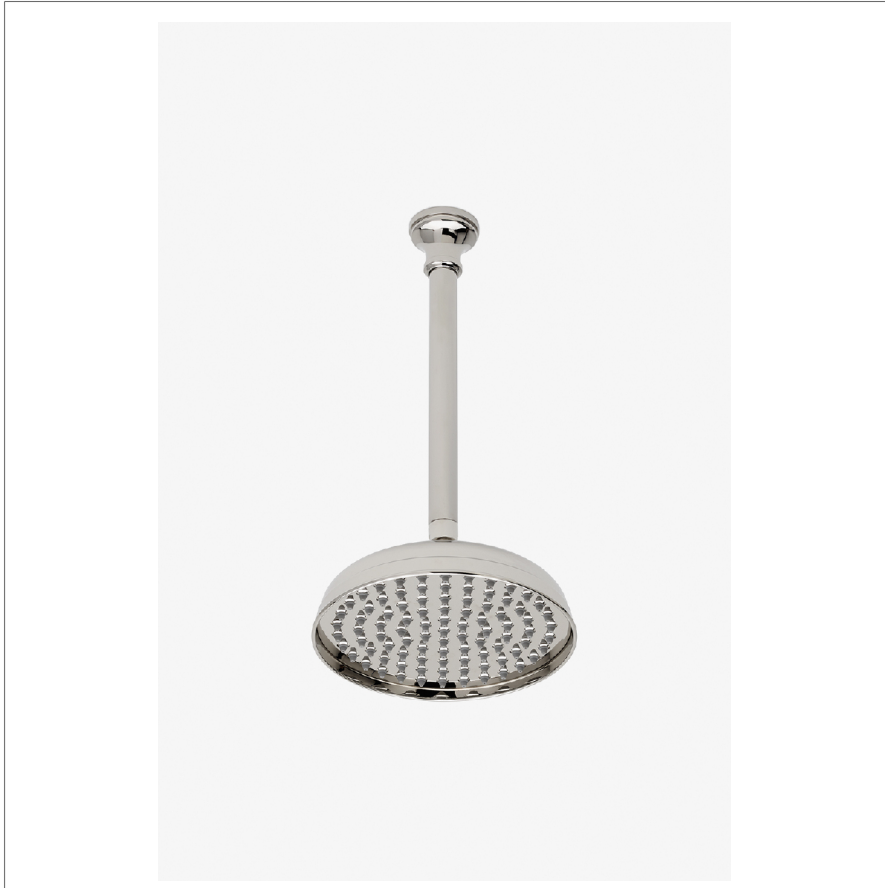

FORO

FRS181

Foro 8" Rain Showerhead with 12" Ceiling Mounted Shower Arm

SHOWN IN FORO 8" RAIN SHOWERHEAD WITH 12" CEILING MOUNTED SHOWER ARM | FRS181

TECHNICAL DETAILS

Adjustable Versus Fixed Spray: Fixed
Fittings Hole Diameter: 1 1/4"
Inlet Connection Size: 1/2"
Inlet Connection Type: Male NPT
Pivot: Y
Primary Material: Brass
Restricted Maximum Flow Rate: 1.75 gpm
Water Pressure Maximum: 85.0 psi
Water Pressure Minimum: 20.0 psi
Water Pressure Recommended: 45.0 psi

INSPIRATION

A mix of historical references, including finely etched vintage silver, come together in this twist on classical design - a wonderfully elegant formal statement.

CODES & STANDARDS

PRODUCT FEATURES

Made of Brass

Features a swivel 8" rain showerhead with easy clean rubber nozzles

Includes a 12" ceiling mounted shower arm

Stocked in Brass, Chrome and Nickel

Rain showerhead available in 1.75gpm (6.6L/min) flow rate

CERTIFICATIONS

PRODUCT (NOTES)

WATERWORKS

FORO

FRS181

Foro 8" Rain Showerhead with 12" Ceiling Mounted Shower Arm

CEILING VIEW

SCALE: 3"=1'-0"