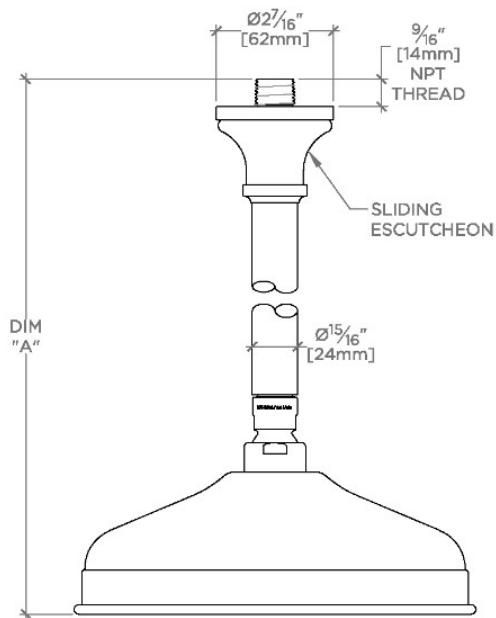

FORO

FRS180

Foro 8" Rain Showerhead with 6" Ceiling Mounted Shower Arm

SHOWN IN FORO 8" RAIN SHOWERHEAD WITH 6" CEILING MOUNTED SHOWER ARM | FRS180

TECHNICAL DETAILS

Adjustable Versus Fixed Spray: Fixed
Fittings Hole Diameter: 1 1/4"
Inlet Connection Size: 1/2"
Inlet Connection Type: Male NPT
Pivot: Y
Primary Material: Brass
Restricted Maximum Flow Rate: 1.75 gpm
Water Pressure Maximum: 85.0 psi
Water Pressure Minimum: 20.0 psi
Water Pressure Recommended: 45.0 psi

Made of Brass

Features a swivel 8" rain showerhead with easy clean rubber nozzles

Includes a 6" ceiling mounted shower arm

Stocked in Brass, Chrome and Nickel

Rain showerhead available in 1.75gpm (6.6L/min) flow rate

CERTIFICATIONS

PRODUCT (NOTES)

WATERWORKS

FORO

FRS180

Foro 8" Rain Showerhead with 6" Ceiling Mounted Shower Arm

CEILING VIEW

SCALE: 3"=1'-0"

STYLE NO.	DIM "A"	DIM "B"
ETS180	1 1/8" [283mm]	6 9/16" [167mm]
FRS180		
JUS180		
ETS181	1 7/8" [435mm]	12 9/16" [319mm]
FRS181		
JUS181		

FRONT VIEW

SCALE: 3"=1'-0"

SIDE VIEW

SCALE: 3"=1'-0"