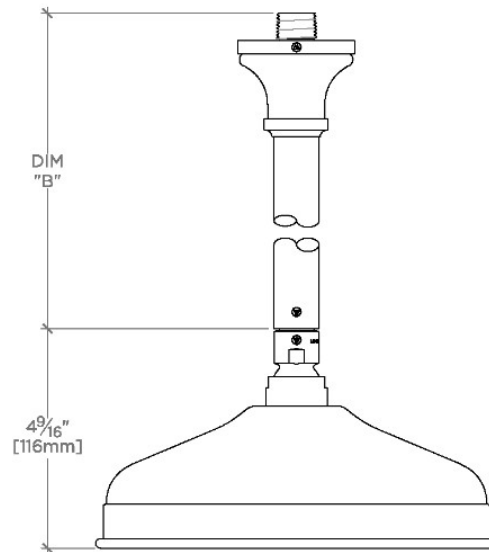

FORO

FRS180

Foro 8" Rain Showerhead with 6" Ceiling Mounted Shower Arm

SHOWN IN FORO 8" RAIN SHOWERHEAD WITH 6" CEILING MOUNTED SHOWER ARM | FRS180

TECHNICAL DETAILS

Adjustable Versus Fixed Spray: Fixed
Fittings Hole Diameter: 1 1/4"
Inlet Connection Size: 1/2"
Inlet Connection Type: Male NPT
Pivot: Y
Primary Material: Brass
Restricted Maximum Flow Rate: 1.75 gpm
Water Pressure Maximum: 85.0 psi
Water Pressure Minimum: 20.0 psi
Water Pressure Recommended: 45.0 psi

Made of Brass

Features a swivel 8" rain showerhead with easy clean rubber nozzles

Includes a 6" ceiling mounted shower arm

Stocked in Brass, Chrome and Nickel

Rain showerhead available in 1.75gpm (6.6L/min) flow rate

CERTIFICATIONS

PRODUCT (NOTES)

WATERWORKS

FORO

FRS180

Foro 8" Rain Showerhead with 6" Ceiling Mounted Shower Arm

CEILING VIEW

SCALE: 3"=1'-0"

STYLE NO.	DIM "A"	DIM "B"
ETS180	1 1/8" [283mm]	6 9/16" [167mm]
FRS180		
JUS180		
ETS181	1 7/8" [435mm]	12 9/16" [319mm]
FRS181		
JUS181		

FRONT VIEW

SCALE: 3"=1'-0"

SIDE VIEW

SCALE: 3"=1'-0"