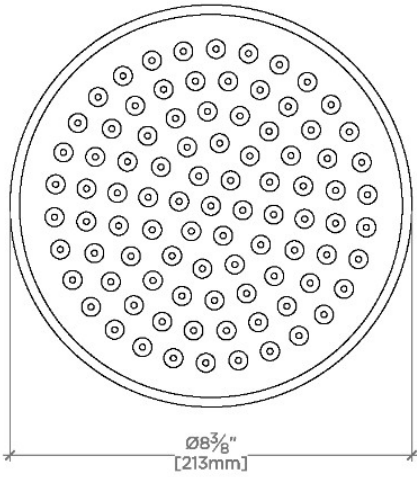

FORO

FRS180

Foro 8" Rain Showerhead with 6" Ceiling Mounted Shower Arm

SHOWN IN FORO 8" RAIN SHOWERHEAD WITH 6" CEILING MOUNTED SHOWER ARM | FRS180

TECHNICAL DETAILS

Adjustable Versus Fixed Spray: Fixed
Fittings Hole Diameter: 1 1/4"
Inlet Connection Size: 1/2"
Inlet Connection Type: Male NPT
Pivot: Y
Primary Material: Brass
Restricted Maximum Flow Rate: 1.75 gpm
Water Pressure Maximum: 85.0 psi
Water Pressure Minimum: 20.0 psi
Water Pressure Recommended: 45.0 psi

Made of Brass

Features a swivel 8" rain showerhead with easy clean rubber nozzles

Includes a 6" ceiling mounted shower arm

Stocked in Brass, Chrome and Nickel

Rain showerhead available in 1.75gpm (6.6L/min) flow rate

CERTIFICATIONS

PRODUCT (NOTES)

WATERWORKS

FORO

FRS180

Foro 8" Rain Showerhead with 6" Ceiling Mounted Shower Arm

CEILING VIEW

SCALE: 3"=1'-0"

STYLE NO.	DIM "A"	DIM "B"
ETS180	1 1/8" [283mm]	6 9/16" [167mm]
FRS180		
JUS180		
ETS181	1 7/8" [435mm]	12 9/16" [319mm]
FRS181		
JUS181		

FRONT VIEW

SCALE: 3"=1'-0"

SIDE VIEW

SCALE: 3"=1'-0"