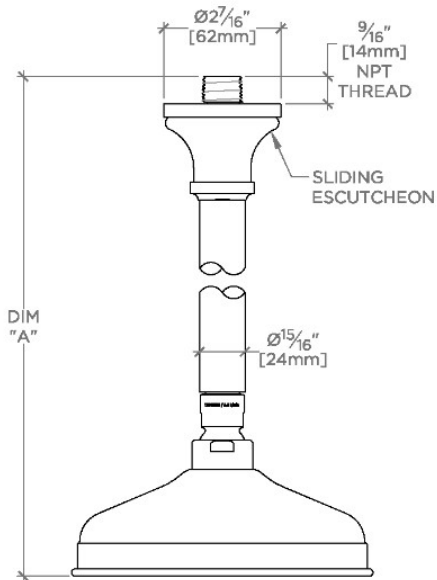

FORO

FRS161

Foro 6" Showerhead with 12" Ceiling Mounted Shower Arm

SHOWN IN FORO 6" SHOWERHEAD WITH 12" CEILING MOUNTED SHOWER ARM | FRS161

TECHNICAL DETAILS

Adjustable Versus Fixed Spray: Fixed
Fittings Hole Diameter: 1 1/4"
Inlet Connection Size: 1/2"
Inlet Connection Type: Male NPT
Pivot: Y
Primary Material: Brass
Restricted Maximum Flow Rate: 1.75 gpm
Water Pressure Maximum: 85.0 psi
Water Pressure Minimum: 20.0 psi
Water Pressure Recommended: 45.0 psi

Made of Brass

Features a swivel 6" showerhead with easy clean rubber nozzles

Includes a 12" ceiling mounted shower arm

Stocked in Brass, Chrome and Nickel

Showerhead available in 1.75gpm (6.6L/min) flow rate

CERTIFICATIONS

PRODUCT (NOTES)

WATERWORKS

FORO

FRS161

Foro 6" Showerhead with 12" Ceiling Mounted Shower Arm

CEILING VIEW SCALE: 3"=1'-0"

STYLE NO.	DIM "A"	DIM "B"
ETS160	10 ³ / ₈ " [264mm]	6 ⁹ / ₁₆ " [167mm]
FRS160		
JUS160		
ETS161	16 ³ / ₈ " [417mm]	12 ⁹ / ₁₆ " [319mm]
FRS161		
JUS161		

FRONT VIEW SCALE: 3"=1'-0"

SIDE VIEW SCALE: 3"=1'-0"