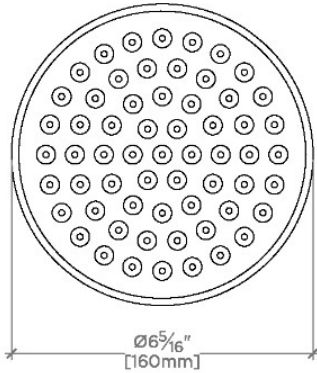

FORO

FRS161

Foro 6" Showerhead with 12" Ceiling Mounted Shower Arm

SHOWN IN FORO 6" SHOWERHEAD WITH 12" CEILING MOUNTED SHOWER ARM | FRS161

TECHNICAL DETAILS

Adjustable Versus Fixed Spray: Fixed
Fittings Hole Diameter: 1 1/4"
Inlet Connection Size: 1/2"
Inlet Connection Type: Male NPT
Pivot: Y
Primary Material: Brass
Restricted Maximum Flow Rate: 1.75 gpm
Water Pressure Maximum: 85.0 psi
Water Pressure Minimum: 20.0 psi
Water Pressure Recommended: 45.0 psi

Made of Brass

Features a swivel 6" showerhead with easy clean rubber nozzles

Includes a 12" ceiling mounted shower arm

Stocked in Brass, Chrome and Nickel

Showerhead available in 1.75gpm (6.6L/min) flow rate

CERTIFICATIONS

PRODUCT (NOTES)

WATERWORKS

FORO

FRS161

Foro 6" Showerhead with 12" Ceiling Mounted Shower Arm

CEILING VIEW SCALE: 3"=1'-0"

STYLE NO.	DIM "A"	DIM "B"
ETS160	10 ³ / ₈ " [264mm]	6 ⁹ / ₁₆ " [167mm]
FRS160		
JUS160		
ETS161	16 ³ / ₈ " [417mm]	12 ⁹ / ₁₆ " [319mm]
FRS161		
JUS161		

FRONT VIEW SCALE: 3"=1'-0"

SIDE VIEW SCALE: 3"=1'-0"