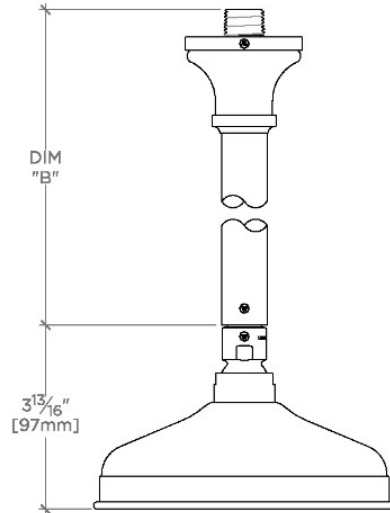

FORO

FRS161

Foro 6" Showerhead with 12" Ceiling Mounted Shower Arm

SHOWN IN FORO 6" SHOWERHEAD WITH 12" CEILING MOUNTED SHOWER ARM | FRS161

TECHNICAL DETAILS

Adjustable Versus Fixed Spray: Fixed
Fittings Hole Diameter: 1 1/4"
Inlet Connection Size: 1/2"
Inlet Connection Type: Male NPT
Pivot: Y
Primary Material: Brass
Restricted Maximum Flow Rate: 1.75 gpm
Water Pressure Maximum: 85.0 psi
Water Pressure Minimum: 20.0 psi
Water Pressure Recommended: 45.0 psi

Made of Brass

Features a swivel 6" showerhead with easy clean rubber nozzles

Includes a 12" ceiling mounted shower arm

Stocked in Brass, Chrome and Nickel

Showerhead available in 1.75gpm (6.6L/min) flow rate

CERTIFICATIONS

PRODUCT (NOTES)

WATERWORKS

FORO

FRS161

Foro 6" Showerhead with 12" Ceiling Mounted Shower Arm

CEILING VIEW SCALE: 3"=1'-0"

STYLE NO.	DIM "A"	DIM "B"
ETS160	10 ³ / ₈ " [264mm]	6 ⁹ / ₁₆ " [167mm]
FRS160		
JUS160		
ETS161	16 ³ / ₈ " [417mm]	12 ⁹ / ₁₆ " [319mm]
FRS161		
JUS161		

FRONT VIEW SCALE: 3"=1'-0"

SIDE VIEW SCALE: 3"=1'-0"