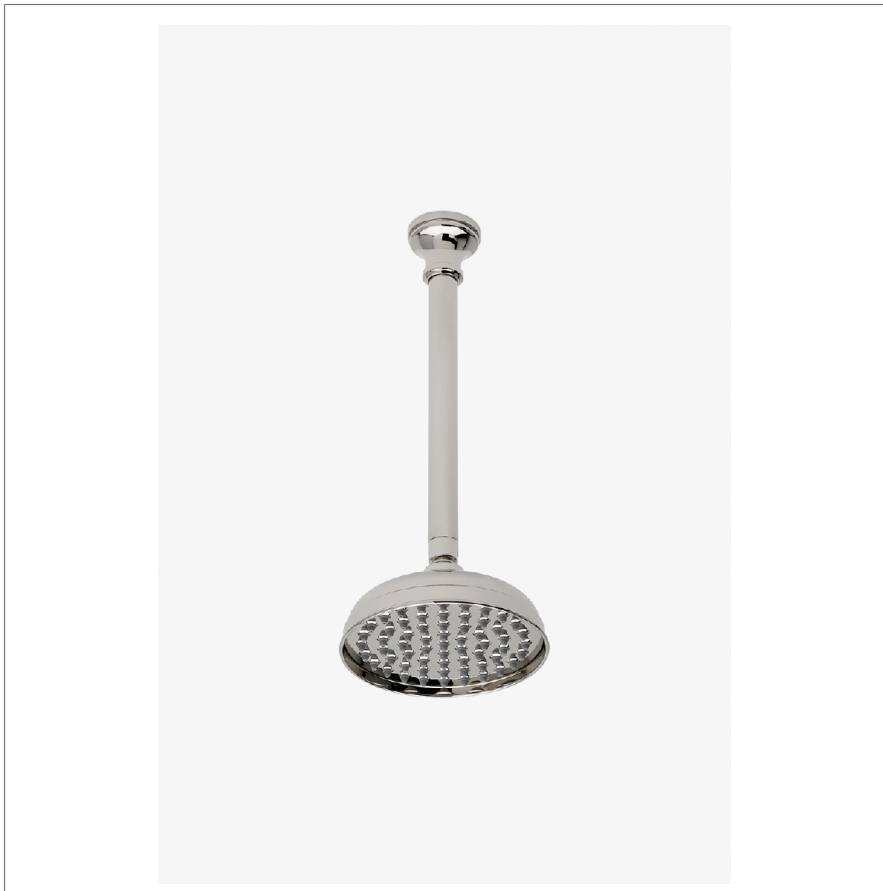

FORO

FRS161

Foro 6" Showerhead with 12" Ceiling Mounted Shower Arm

SHOWN IN FORO 6" SHOWERHEAD WITH 12" CEILING MOUNTED SHOWER ARM | FRS161

TECHNICAL DETAILS

Adjustable Versus Fixed Spray: Fixed
Fittings Hole Diameter: 1 1/4"
Inlet Connection Size: 1/2"
Inlet Connection Type: Male NPT
Pivot: Y
Primary Material: Brass
Restricted Maximum Flow Rate: 1.75 gpm
Water Pressure Maximum: 85.0 psi
Water Pressure Minimum: 20.0 psi
Water Pressure Recommended: 45.0 psi

INSPIRATION

A mix of historical references, including finely etched vintage silver, come together in this twist on classical design - a wonderfully elegant formal statement.

CODES & STANDARDS

PRODUCT FEATURES

Made of Brass

Features a swivel 6" showerhead with easy clean rubber nozzles

Includes a 12" ceiling mounted shower arm

Stocked in Brass, Chrome and Nickel

Showerhead available in 1.75gpm (6.6L/min) flow rate

CERTIFICATIONS

PRODUCT (NOTES)

WATERWORKS

FORO

FRS161

Foro 6" Showerhead with 12" Ceiling Mounted Shower Arm

CEILING VIEW SCALE: 3"=1'-0"

STYLE NO.	DIM "A"	DIM "B"
ETS160	10 ³ / ₈ " [264mm]	6 ⁹ / ₁₆ " [167mm]
FRS160		
JUS160		
ETS161	16 ³ / ₈ " [417mm]	12 ⁹ / ₁₆ " [319mm]
FRS161		
JUS161		