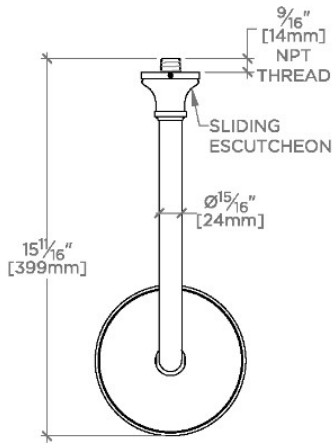

FORO

FRS167

Foro 6" Showerhead with 12" Wall Mounted 90 Degree Shower Arm

SHOWN IN FORO 6" SHOWERHEAD WITH 12" WALL MOUNTED 90 DEGREE SHOWER ARM | FRS167

TECHNICAL DETAILS

Adjustable Versus Fixed Spray: Fixed
Fittings Hole Diameter: 1 1/4"
Inlet Connection Size: 1/2"
Inlet Connection Type: Male NPT
Pivot: Y
Primary Material: Brass
Restricted Maximum Flow Rate: 1.75 gpm
Water Pressure Maximum: 85.0 psi
Water Pressure Minimum: 20.0 psi
Water Pressure Recommended: 45.0 psi

Made of Brass

Features a swivel 6" showerhead with easy clean rubber nozzles

Includes a 12" wall mounted 90 degree shower arm

Stocked in Brass, Chrome and Nickel

Showerhead available in 1.75gpm (6.6L/min) flow rate

CERTIFICATIONS

PRODUCT (NOTES)

Foro 6" Showerhead with 12" Wall Mounted 90 Degree Shower Arm

TOP VIEW SCALE: 1 1/2"=1'-0"

FRONT VIEW SCALE: 1 1/2"=1'-0"

SIDE VIEW SCALE: 1 1/2"=1'-0"