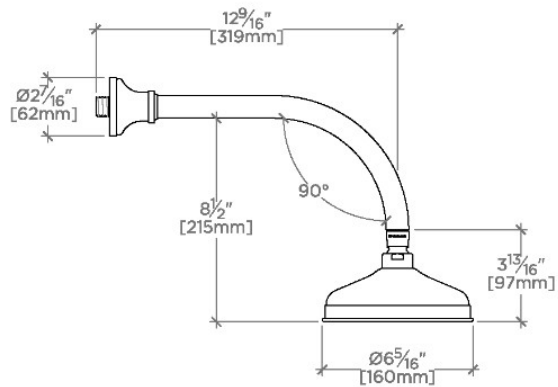

FORO

FRS167

Foro 6" Showerhead with 12" Wall Mounted 90 Degree Shower Arm

SHOWN IN FORO 6" SHOWERHEAD WITH 12" WALL MOUNTED 90 DEGREE SHOWER ARM | FRS167

TECHNICAL DETAILS

Adjustable Versus Fixed Spray: Fixed
Fittings Hole Diameter: 1 1/4"
Inlet Connection Size: 1/2"
Inlet Connection Type: Male NPT
Pivot: Y
Primary Material: Brass
Restricted Maximum Flow Rate: 1.75 gpm
Water Pressure Maximum: 85.0 psi
Water Pressure Minimum: 20.0 psi
Water Pressure Recommended: 45.0 psi

Made of Brass

Features a swivel 6" showerhead with easy clean rubber nozzles

Includes a 12" wall mounted 90 degree shower arm

Stocked in Brass, Chrome and Nickel

Showerhead available in 1.75gpm (6.6L/min) flow rate

CERTIFICATIONS

PRODUCT (NOTES)

Foro 6" Showerhead with 12" Wall Mounted 90 Degree Shower Arm

TOP VIEW SCALE: 1 1/2"=1'-0"

FRONT VIEW SCALE: 1 1/2"=1'-0"

SIDE VIEW SCALE: 1 1/2"=1'-0"