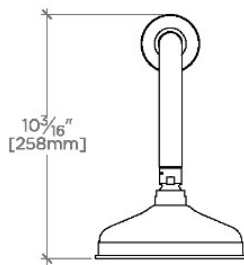

FORO

FRS167

Foro 6" Showerhead with 12" Wall Mounted 90 Degree Shower Arm

SHOWN IN FORO 6" SHOWERHEAD WITH 12" WALL MOUNTED 90 DEGREE SHOWER ARM | FRS167

TECHNICAL DETAILS

Adjustable Versus Fixed Spray: Fixed
Fittings Hole Diameter: 1 1/4"
Inlet Connection Size: 1/2"
Inlet Connection Type: Male NPT
Pivot: Y
Primary Material: Brass
Restricted Maximum Flow Rate: 1.75 gpm
Water Pressure Maximum: 85.0 psi
Water Pressure Minimum: 20.0 psi
Water Pressure Recommended: 45.0 psi

Made of Brass

Features a swivel 6" showerhead with easy clean rubber nozzles

Includes a 12" wall mounted 90 degree shower arm

Stocked in Brass, Chrome and Nickel

Showerhead available in 1.75gpm (6.6L/min) flow rate

CERTIFICATIONS

PRODUCT (NOTES)

Foro 6" Showerhead with 12" Wall Mounted 90 Degree Shower Arm

TOP VIEW SCALE: 1 1/2"=1'-0"

FRONT VIEW SCALE: 1 1/2"=1'-0"

SIDE VIEW SCALE: 1 1/2"=1'-0"