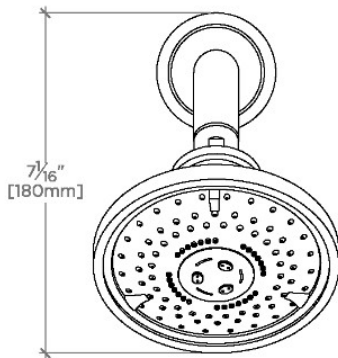

AERO

AES355

Aero 5" Showerhead with Adjustable Spray with 8" Wall Mounted 45 Degree Shower Arm

SHOWN IN AERO 5" SHOWERHEAD WITH ADJUSTABLE SPRAY WITH 8" WALL MOUNTED 45 DEGREE SHOWER ARM | AES355

TECHNICAL DETAILS

CODES & STANDARDS

PRODUCT FEATURES

- Made of Brass
- Features a swivel 5" showerhead with three adjustable spray patterns
- Includes a 8" wall mounted 45 degree shower arm
- Stocked in Brass, Chrome and Nickel
- Showerhead available in 1.75gpm (6.6L/min) flow rate

CERTIFICATIONS

PRODUCT (NOTES)

WATERWORKS

AERO

AES355

Aero 5" Showerhead with Adjustable Spray with 8" Wall Mounted 45 Degree Shower Arm

TOP VIEW

SCALE: 3"=1'-0"

STYLE NO.	DIM "A"	DIM "B"
AES354	10 ¹ / ₁₆ " [272mm]	6 ¹ / ₄ " [158mm]
TRS354		
AES355	12 ¹ / ₁₆ " [323mm]	8 ¹ / ₄ " [209mm]
TRS355		

SPRAY PATTERNS

FRONT VIEW

SCALE: 3"=1'-0"

SIDE VIEW

SCALE: 3"=1'-0"