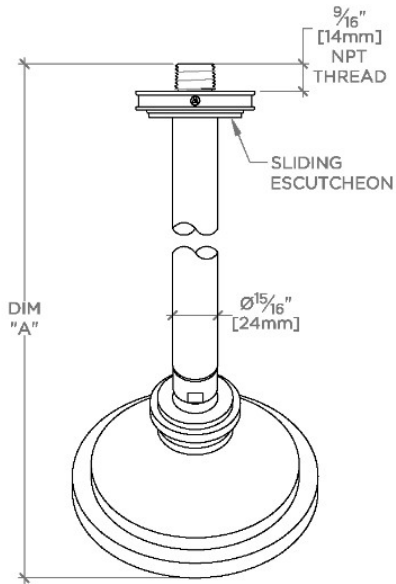

Adjustable Versus Fixed Spray: Adjustable
Fittings Hole Diameter: 1 1/4"
Inlet Connection Size: 1/2"
Inlet Connection Type: Male NPT
Pivot: Y
Primary Material: Brass
Restricted Maximum Flow Rate: 1.75 gpm
Water Pressure Maximum: 85.0 psi
Water Pressure Minimum: 20.0 psi
Water Pressure Recommended: 45.0 psi

CODES & STANDARDS

PRODUCT FEATURES

- Made of Brass
- Features a swivel 5" showerhead with three adjustable spray patterns
- Includes a 8" wall mounted 45 degree shower arm
- Stocked in Brass, Chrome and Nickel
- Showerhead available in 1.75gpm (6.6L/min) flow rate

CERTIFICATIONS

PRODUCT (NOTES)

WATERWORKS

AERO

AES355

Aero 5" Showerhead with Adjustable Spray with 8" Wall Mounted 45 Degree Shower Arm

TOP VIEW

SCALE: 3"=1'-0"

STYLE NO.	DIM "A"	DIM "B"
AES354	10 ¹ / ₁₆ " [272mm]	6 ¹ / ₄ " [158mm]
TRS354		
AES355	12 ¹ / ₁₆ " [323mm]	8 ¹ / ₄ " [209mm]
TRS355		

SPRAY PATTERNS

FRONT VIEW

SCALE: 3"=1'-0"

SIDE VIEW

SCALE: 3"=1'-0"