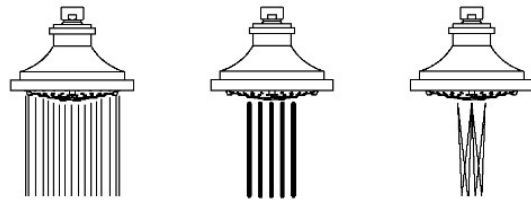

AERO

AES355

Aero 5" Showerhead with Adjustable Spray with 8" Wall Mounted 45 Degree Shower Arm

SHOWN IN AERO 5" SHOWERHEAD WITH ADJUSTABLE SPRAY WITH 8" WALL MOUNTED 45 DEGREE SHOWER ARM | AES355

TECHNICAL DETAILS

CODES & STANDARDS

PRODUCT FEATURES

- Made of Brass
- Features a swivel 5" showerhead with three adjustable spray patterns
- Includes a 8" wall mounted 45 degree shower arm
- Stocked in Brass, Chrome and Nickel
- Showerhead available in 1.75gpm (6.6L/min) flow rate

CERTIFICATIONS

PRODUCT (NOTES)

WATERWORKS

AERO

AES355

Aero 5" Showerhead with Adjustable Spray with 8" Wall Mounted 45 Degree Shower Arm

TOP VIEW

SCALE: 3"=1'-0"

STYLE NO.	DIM "A"	DIM "B"
AES354	10 ¹ / ₁₆ " [272mm]	6 ¹ / ₄ " [158mm]
TRS354		
AES355	12 ¹ / ₁₆ " [323mm]	8 ¹ / ₄ " [209mm]
TRS355		

SPRAY PATTERNS

FRONT VIEW

SCALE: 3"=1'-0"

SIDE VIEW

SCALE: 3"=1'-0"