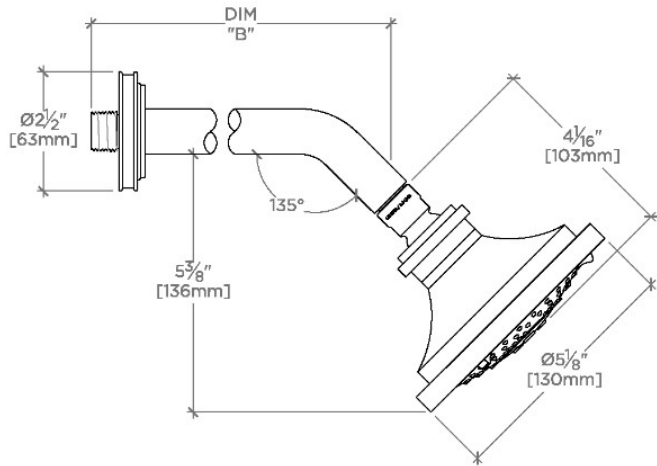

AERO

AES355

Aero 5" Showerhead with Adjustable Spray with 8" Wall Mounted 45 Degree Shower Arm

SHOWN IN AERO 5" SHOWERHEAD WITH ADJUSTABLE SPRAY WITH 8" WALL MOUNTED 45 DEGREE SHOWER ARM | AES355

TECHNICAL DETAILS

Adjustable Versus Fixed Spray: Adjustable
Fittings Hole Diameter: 1 1/4"
Inlet Connection Size: 1/2"
Inlet Connection Type: Male NPT
Pivot: Y
Primary Material: Brass
Restricted Maximum Flow Rate: 1.75 gpm
Water Pressure Maximum: 85.0 psi
Water Pressure Minimum: 20.0 psi
Water Pressure Recommended: 45.0 psi

CERTIFICATIONS

PRODUCT (NOTES)

WATERWORKS

AERO

AES355

Aero 5" Showerhead with Adjustable Spray with 8" Wall Mounted 45 Degree Shower Arm

TOP VIEW

SCALE: 3"=1'-0"

STYLE NO.	DIM "A"	DIM "B"
AES354	10 ¹ / ₁₆ " [272mm]	6 ¹ / ₄ " [158mm]
TRS354		
AES355	12 ¹ / ₁₆ " [323mm]	8 ¹ / ₄ " [209mm]
TRS355		

SPRAY PATTERNS

FRONT VIEW

SCALE: 3"=1'-0"

SIDE VIEW

SCALE: 3"=1'-0"