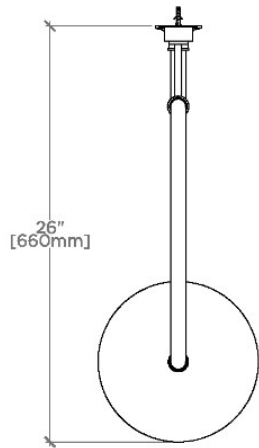

BOULEVARD

BDS10G

Boulevard 10" Rain Showerhead with 20" Wall Mounted
Gooseneck Shower Arm

SHOWN IN BOULEVARD 10" RAIN SHOWERHEAD WITH 20" WALL MOUNTED GOOSENECK SHOWER ARM | BDS10G

TECHNICAL DETAILS

Adjustable Versus Fixed Spray: Fixed
Fittings Hole Diameter: 1 1/4"
Inlet Connection Size: 1/2"
Inlet Connection Type: Female Straight Threads with
Rubber Washer
Pivot: Y
Primary Material: Brass
Restricted Maximum Flow Rate: 1.75 gpm
Water Pressure Maximum: 85.0 psi
Water Pressure Minimum: 20.0 psi
Water Pressure Recommended: 45.0 psi

Made of Brass

Features a swivel 10" rain showerhead with easy clean rubber nozzles

Includes a 20" wall mounted gooseneck shower arm

Stocked in Brass, Chrome and Nickel

Rain showerhead available in 1.75gpm (6.6L/min) flow rate

CERTIFICATIONS

PRODUCT (NOTES)

BOULEVARD

BDS10G

Boulevard 10" Rain Showerhead with 20" Wall Mounted
Gooseneck Shower Arm

TOP VIEW SCALE: 1"=1'-0"

FRONT VIEW SCALE: 1"=1'-0"

SIDE VIEW SCALE: 1"=1'-0"