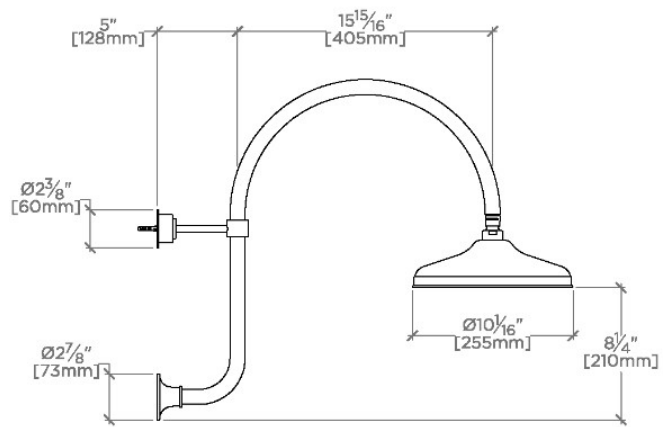

BOULEVARD

BDS10G

Boulevard 10" Rain Showerhead with 20" Wall Mounted
Gooseneck Shower Arm

SHOWN IN BOULEVARD 10" RAIN SHOWERHEAD WITH 20" WALL MOUNTED GOOSENECK SHOWER ARM | BDS10G

TECHNICAL DETAILS

Adjustable Versus Fixed Spray: Fixed
Fittings Hole Diameter: 1 1/4"
Inlet Connection Size: 1/2"
Inlet Connection Type: Female Straight Threads with
Rubber Washer
Pivot: Y
Primary Material: Brass
Restricted Maximum Flow Rate: 1.75 gpm
Water Pressure Maximum: 85.0 psi
Water Pressure Minimum: 20.0 psi
Water Pressure Recommended: 45.0 psi

Made of Brass

Features a swivel 10" rain showerhead with easy clean rubber nozzles

Includes a 20" wall mounted gooseneck shower arm

Stocked in Brass, Chrome and Nickel

Rain showerhead available in 1.75gpm (6.6L/min) flow rate

CERTIFICATIONS

PRODUCT (NOTES)

BOULEVARD

BDS10G

Boulevard 10" Rain Showerhead with 20" Wall Mounted
Gooseneck Shower Arm

TOP VIEW SCALE: 1"=1'-0"

FRONT VIEW SCALE: 1"=1'-0"

SIDE VIEW SCALE: 1"=1'-0"