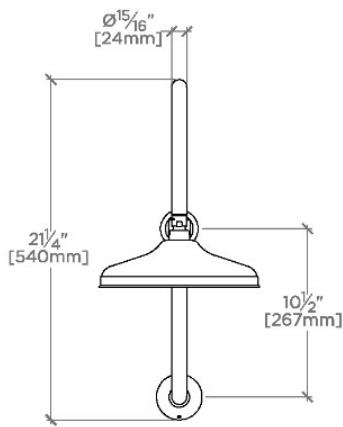

BOULEVARD

BDS10G

Boulevard 10" Rain Showerhead with 20" Wall Mounted
Gooseneck Shower Arm

SHOWN IN BOULEVARD 10" RAIN SHOWERHEAD WITH 20" WALL MOUNTED GOOSENECK SHOWER ARM | BDS10G

TECHNICAL DETAILS

Adjustable Versus Fixed Spray: Fixed
Fittings Hole Diameter: 1 1/4"
Inlet Connection Size: 1/2"
Inlet Connection Type: Female Straight Threads with
Rubber Washer
Pivot: Y
Primary Material: Brass
Restricted Maximum Flow Rate: 1.75 gpm
Water Pressure Maximum: 85.0 psi
Water Pressure Minimum: 20.0 psi
Water Pressure Recommended: 45.0 psi

Made of Brass

Features a swivel 10" rain showerhead with easy clean rubber nozzles

Includes a 20" wall mounted gooseneck shower arm

Stocked in Brass, Chrome and Nickel

Rain showerhead available in 1.75gpm (6.6L/min) flow rate

CERTIFICATIONS

PRODUCT (NOTES)

BOULEVARD

BDS10G

Boulevard 10" Rain Showerhead with 20" Wall Mounted
Gooseneck Shower Arm

TOP VIEW SCALE: 1"=1'-0"

FRONT VIEW SCALE: 1"=1'-0"

SIDE VIEW SCALE: 1"=1'-0"