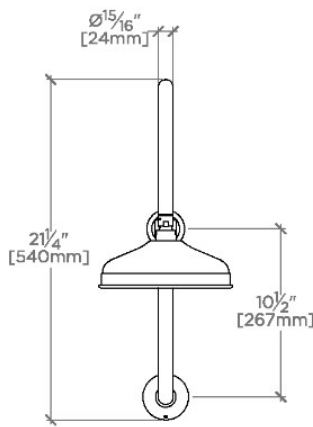

BOULEVARD

BDS18G

Boulevard 8" Rain Showerhead with 20" Wall Mounted
Gooseneck Shower Arm

SHOWN IN BOULEVARD 8" RAIN SHOWERHEAD WITH 20" WALL MOUNTED GOOSENECK SHOWER ARM | BDS18G

TECHNICAL DETAILS

Adjustable Versus Fixed Spray: Fixed
Fittings Hole Diameter: 1 1/4"
Inlet Connection Size: 1/2"
Inlet Connection Type: Female Straight Threads with
Rubber Washer
Pivot: Y
Primary Material: Brass
Restricted Maximum Flow Rate: 1.75 gpm
Water Pressure Maximum: 85.0 psi
Water Pressure Minimum: 20.0 psi
Water Pressure Recommended: 45.0 psi

Made of Brass

Features a swivel 8" rain showerhead with easy clean rubber nozzles

Includes a 20" wall mounted gooseneck shower arm

Stocked in Brass, Chrome and Nickel

Rain showerhead available in 1.75gpm (6.6L/min) flow rate

CERTIFICATIONS

PRODUCT (NOTES)

BOULEVARD

BDS18G

Boulevard 8" Rain Showerhead with 20" Wall Mounted
Gooseneck Shower Arm

TOP VIEW SCALE: 1"=1'-0"

FRONT VIEW SCALE: 1"=1'-0"

SIDE VIEW SCALE: 1"=1'-0"