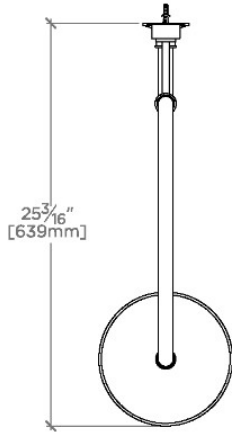

BOULEVARD

BDS18G

Boulevard 8" Rain Showerhead with 20" Wall Mounted
Gooseneck Shower Arm

SHOWN IN BOULEVARD 8" RAIN SHOWERHEAD WITH 20" WALL MOUNTED GOOSENECK SHOWER ARM | BDS18G

TECHNICAL DETAILS

Adjustable Versus Fixed Spray: Fixed
Fittings Hole Diameter: 1 1/4"
Inlet Connection Size: 1/2"
Inlet Connection Type: Female Straight Threads with
Rubber Washer
Pivot: Y
Primary Material: Brass
Restricted Maximum Flow Rate: 1.75 gpm
Water Pressure Maximum: 85.0 psi
Water Pressure Minimum: 20.0 psi
Water Pressure Recommended: 45.0 psi

Made of Brass

Features a swivel 8" rain showerhead with easy clean rubber nozzles

Includes a 20" wall mounted gooseneck shower arm

Stocked in Brass, Chrome and Nickel

Rain showerhead available in 1.75gpm (6.6L/min) flow rate

CERTIFICATIONS

PRODUCT (NOTES)

BOULEVARD

BDS18G

Boulevard 8" Rain Showerhead with 20" Wall Mounted
Gooseneck Shower Arm

TOP VIEW SCALE: 1"=1'-0"

FRONT VIEW SCALE: 1"=1'-0"

SIDE VIEW SCALE: 1"=1'-0"