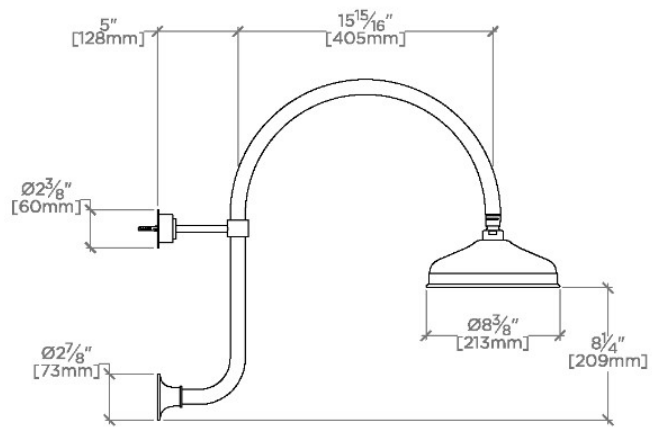

BOULEVARD

BDS18G

Boulevard 8" Rain Showerhead with 20" Wall Mounted
Gooseneck Shower Arm

SHOWN IN BOULEVARD 8" RAIN SHOWERHEAD WITH 20" WALL MOUNTED GOOSENECK SHOWER ARM | BDS18G

TECHNICAL DETAILS

Adjustable Versus Fixed Spray: Fixed
Fittings Hole Diameter: 1 1/4"
Inlet Connection Size: 1/2"
Inlet Connection Type: Female Straight Threads with
Rubber Washer
Pivot: Y
Primary Material: Brass
Restricted Maximum Flow Rate: 1.75 gpm
Water Pressure Maximum: 85.0 psi
Water Pressure Minimum: 20.0 psi
Water Pressure Recommended: 45.0 psi

Made of Brass

Features a swivel 8" rain showerhead with easy clean rubber nozzles

Includes a 20" wall mounted gooseneck shower arm

Stocked in Brass, Chrome and Nickel

Rain showerhead available in 1.75gpm (6.6L/min) flow rate

CERTIFICATIONS

PRODUCT (NOTES)

BOULEVARD

BDS18G

Boulevard 8" Rain Showerhead with 20" Wall Mounted
Gooseneck Shower Arm

TOP VIEW SCALE: 1"=1'-0"

FRONT VIEW SCALE: 1"=1'-0"

SIDE VIEW SCALE: 1"=1'-0"