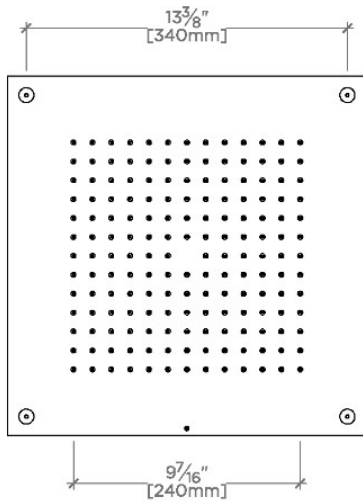

UNIVERSAL

USHS15

Universal Recessed 15" Square Rain Showerhead with Square Spray Pattern

SHOWN IN UNIVERSAL RECESSED 15" SQUARE RAIN SHOWERHEAD WITH SQUARE SPRAY PATTERN | USHS15

TECHNICAL DETAILS

Adjustable Versus Fixed Spray: Fixed Spray
Fittings Hole Diameter: 1/2"
Inlet Connection Size: 1/2"
Inlet Connection Type: Female Hose
Pivot: N
Primary Material: Brass
Restricted Maximum Flow Rate: 1.75 gpm
Water Pressure Maximum: 85.0 psi
Water Pressure Minimum: 20.0 psi
Water Pressure Recommended: 45.0 psi

CERTIFICATIONS

PRODUCT (NOTES)

UNIVERSAL

USHS15

Universal Recessed 15" Square Rain Showerhead with Square Spray Pattern

CEILING VIEW SCALE: 1 1/2"=1'-0"

CUTOUT VIEW SCALE: 1 1/2"=1'-0"

FRONT VIEW SCALE: 1 1/2"=1'-0"

SIDE VIEW SCALE: 1 1/2"=1'-0"