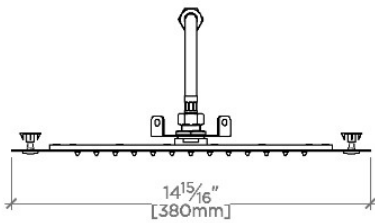

UNIVERSAL

USHS15

Universal Recessed 15" Square Rain Showerhead with Square Spray Pattern

SHOWN IN UNIVERSAL RECESSED 15" SQUARE RAIN SHOWERHEAD WITH SQUARE SPRAY PATTERN | USHS15

TECHNICAL DETAILS

Adjustable Versus Fixed Spray: Fixed Spray
Fittings Hole Diameter: 1/2"
Inlet Connection Size: 1/2"
Inlet Connection Type: Female Hose
Pivot: N
Primary Material: Brass
Restricted Maximum Flow Rate: 1.75 gpm
Water Pressure Maximum: 85.0 psi
Water Pressure Minimum: 20.0 psi
Water Pressure Recommended: 45.0 psi

CODES & STANDARDS

PRODUCT FEATURES

Made of Brass

15" ceiling mounted rain showerhead

Easy clean rubber nozzles prevent calcium buildup

Stocked in Brass, Chrome and Nickel

Showerhead available in 1.75gpm (6.6L/min) flow rate

CERTIFICATIONS

PRODUCT (NOTES)

UNIVERSAL

USHS15

Universal Recessed 15" Square Rain Showerhead with Square Spray Pattern

CEILING VIEW SCALE: 1 1/2"=1'-0"

CUTOUT VIEW SCALE: 1 1/2"=1'-0"

FRONT VIEW SCALE: 1 1/2"=1'-0"

SIDE VIEW SCALE: 1 1/2"=1'-0"