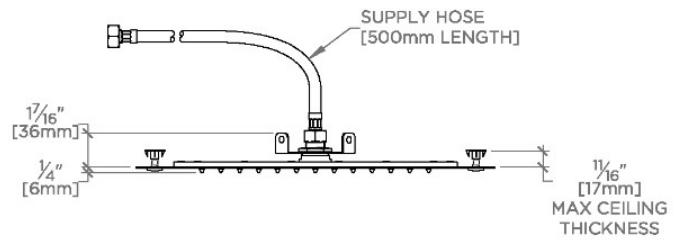

UNIVERSAL

USHS15

Universal Recessed 15" Square Rain Showerhead with Square Spray Pattern

SHOWN IN UNIVERSAL RECESSED 15" SQUARE RAIN SHOWERHEAD WITH SQUARE SPRAY PATTERN | USHS15

TECHNICAL DETAILS

Adjustable Versus Fixed Spray: Fixed Spray
Fittings Hole Diameter: 1/2"
Inlet Connection Size: 1/2"
Inlet Connection Type: Female Hose
Pivot: N
Primary Material: Brass
Restricted Maximum Flow Rate: 1.75 gpm
Water Pressure Maximum: 85.0 psi
Water Pressure Minimum: 20.0 psi
Water Pressure Recommended: 45.0 psi

CERTIFICATIONS

PRODUCT (NOTES)

UNIVERSAL

USHS15

Universal Recessed 15" Square Rain Showerhead with Square Spray Pattern

CEILING VIEW SCALE: 1 1/2"=1'-0"

CUTOUT VIEW SCALE: 1 1/2"=1'-0"

FRONT VIEW SCALE: 1 1/2"=1'-0"

SIDE VIEW SCALE: 1 1/2"=1'-0"