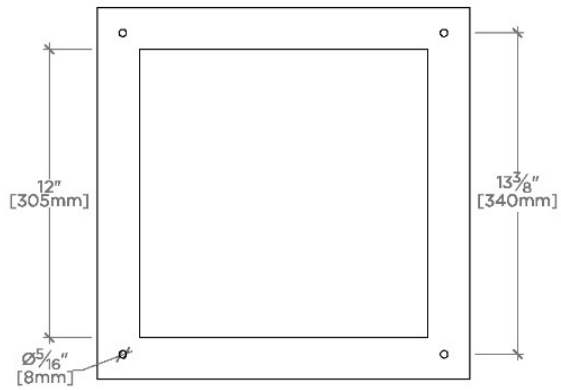

UNIVERSAL

USHS15

Universal Recessed 15" Square Rain Showerhead with Square Spray Pattern

SHOWN IN UNIVERSAL RECESSED 15" SQUARE RAIN SHOWERHEAD WITH SQUARE SPRAY PATTERN | USHS15

TECHNICAL DETAILS

Adjustable Versus Fixed Spray: Fixed Spray
Fittings Hole Diameter: 1/2"
Inlet Connection Size: 1/2"
Inlet Connection Type: Female Hose
Pivot: N
Primary Material: Brass
Restricted Maximum Flow Rate: 1.75 gpm
Water Pressure Maximum: 85.0 psi
Water Pressure Minimum: 20.0 psi
Water Pressure Recommended: 45.0 psi

CERTIFICATIONS

PRODUCT (NOTES)

UNIVERSAL

USHS15

Universal Recessed 15" Square Rain Showerhead with Square Spray Pattern

CEILING VIEW SCALE: 1 1/2"=1'-0"

CUTOUT VIEW SCALE: 1 1/2"=1'-0"

FRONT VIEW SCALE: 1 1/2"=1'-0"

SIDE VIEW SCALE: 1 1/2"=1'-0"