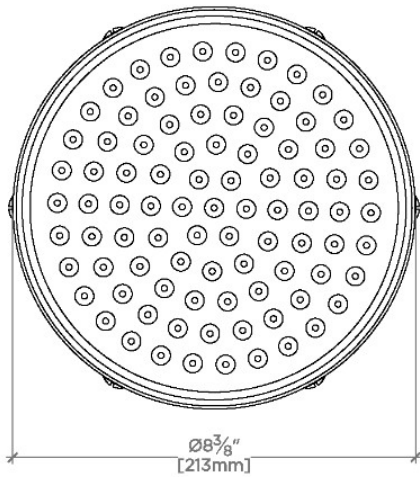

UNIVERSAL

USH409

Universal Specialty 8 1/2" Rain Showerhead with Exposed Slotted Screws

SHOWN IN UNIVERSAL SPECIALTY 8 1/2" RAIN SHOWERHEAD WITH EXPOSED SLOTTED SCREWS | USH409

TECHNICAL DETAILS

Adjustable Versus Fixed Spray: Fixed Spray
Inlet Connection Size: 1/2"
Inlet Connection Type: Female Straight Threads with Rubber Washer
Pivot: Y
Primary Material: Brass
Restricted Maximum Flow Rate: 1.75 gpm
Water Pressure Maximum: 85.0 psi
Water Pressure Minimum: 20.0 psi
Water Pressure Recommended: 45.0 psi

CODES & STANDARDS

PRODUCT FEATURES

Made of Brass

Swiveling 8 1/2" rain showerhead

Easy clean rubber nozzles prevent calcium buildup

Stocked in Brass, Chrome and Nickel

Rain showerhead available in 1.75gpm (6.6L/min) flow rate

CERTIFICATIONS

PRODUCT (NOTES)

UNIVERSAL

USH409

Universal Specialty 8 1/2" Rain Showerhead with Exposed Slotted Screws

CEILING VIEW SCALE: 3"=1'-0"

FRONT VIEW SCALE: 3"=1'-0"

SIDE VIEW SCALE: 3"=1'-0"