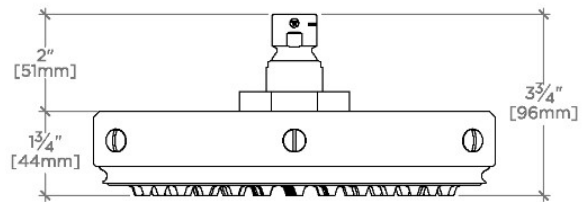

UNIVERSAL

USH409

Universal Specialty 8 1/2" Rain Showerhead with Exposed Slotted Screws

SHOWN IN UNIVERSAL SPECIALTY 8 1/2" RAIN SHOWERHEAD WITH EXPOSED SLOTTED SCREWS | USH409

TECHNICAL DETAILS

Adjustable Versus Fixed Spray: Fixed Spray
Inlet Connection Size: 1/2"
Inlet Connection Type: Female Straight Threads with Rubber Washer
Pivot: Y
Primary Material: Brass
Restricted Maximum Flow Rate: 1.75 gpm
Water Pressure Maximum: 85.0 psi
Water Pressure Minimum: 20.0 psi
Water Pressure Recommended: 45.0 psi

CERTIFICATIONS

PRODUCT (NOTES)

UNIVERSAL

USH409

Universal Specialty 8 1/2" Rain Showerhead with Exposed Slotted Screws

CEILING VIEW SCALE: 3"=1'-0"

FRONT VIEW SCALE: 3"=1'-0"

SIDE VIEW SCALE: 3"=1'-0"