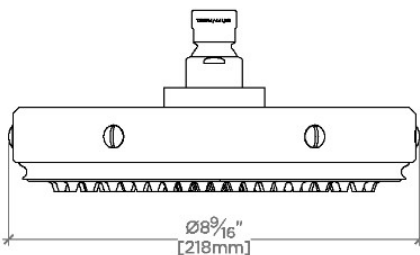

UNIVERSAL

USH409

Universal Specialty 8 1/2" Rain Showerhead with Exposed Slotted Screws

SHOWN IN UNIVERSAL SPECIALTY 8 1/2" RAIN SHOWERHEAD WITH EXPOSED SLOTTED SCREWS | USH409

TECHNICAL DETAILS

Adjustable Versus Fixed Spray: Fixed Spray
Inlet Connection Size: 1/2"
Inlet Connection Type: Female Straight Threads with Rubber Washer
Pivot: Y
Primary Material: Brass
Restricted Maximum Flow Rate: 1.75 gpm
Water Pressure Maximum: 85.0 psi
Water Pressure Minimum: 20.0 psi
Water Pressure Recommended: 45.0 psi

CODES & STANDARDS

PRODUCT FEATURES

Made of Brass

Swiveling 8 1/2" rain showerhead

Easy clean rubber nozzles prevent calcium buildup

Stocked in Brass, Chrome and Nickel

Rain showerhead available in 1.75gpm (6.6L/min) flow rate

CERTIFICATIONS

PRODUCT (NOTES)

UNIVERSAL

USH409

Universal Specialty 8 1/2" Rain Showerhead with Exposed Slotted Screws

CEILING VIEW SCALE: 3"=1'-0"

FRONT VIEW SCALE: 3"=1'-0"

SIDE VIEW SCALE: 3"=1'-0"