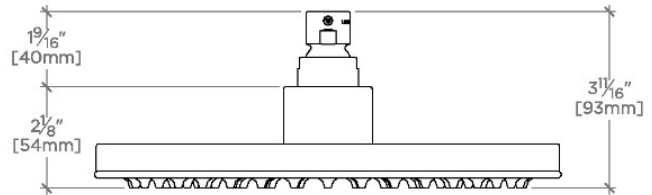

UNIVERSAL

USH210

Universal Modern 10" Rain Showerhead

SHOWN IN UNIVERSAL MODERN 10" RAIN SHOWERHEAD | USH210

TECHNICAL DETAILS

Adjustable Versus Fixed Spray: Fixed Spray
Inlet Connection Size: 1/2"
Inlet Connection Type: Female Straight Threads with Rubber Washer
Pivot: Y
Primary Material: Brass
Restricted Maximum Flow Rate: 1.75 gpm
Water Pressure Maximum: 85.0 psi
Water Pressure Minimum: 20.0 psi
Water Pressure Recommended: 45.0 psi

CERTIFICATIONS

PRODUCT (NOTES)

Universal Modern 10" Rain Showerhead

CEILING VIEW

SCALE: 3"=1'-0"

FRONT VIEW

SCALE: 3"=1'-0"

SIDE VIEW

SCALE: 3"=1'-0"