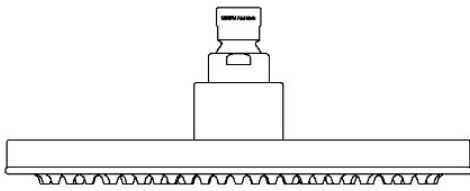

UNIVERSAL

USH210

Universal Modern 10" Rain Showerhead

SHOWN IN UNIVERSAL MODERN 10" RAIN SHOWERHEAD | USH210

TECHNICAL DETAILS

Adjustable Versus Fixed Spray: Fixed Spray
Inlet Connection Size: 1/2"
Inlet Connection Type: Female Straight Threads with Rubber Washer
Pivot: Y
Primary Material: Brass
Restricted Maximum Flow Rate: 1.75 gpm
Water Pressure Maximum: 85.0 psi
Water Pressure Minimum: 20.0 psi
Water Pressure Recommended: 45.0 psi

CERTIFICATIONS

PRODUCT (NOTES)

Universal Modern 10" Rain Showerhead

CEILING VIEW

SCALE: 3"=1'-0"

FRONT VIEW

SCALE: 3"=1'-0"

SIDE VIEW