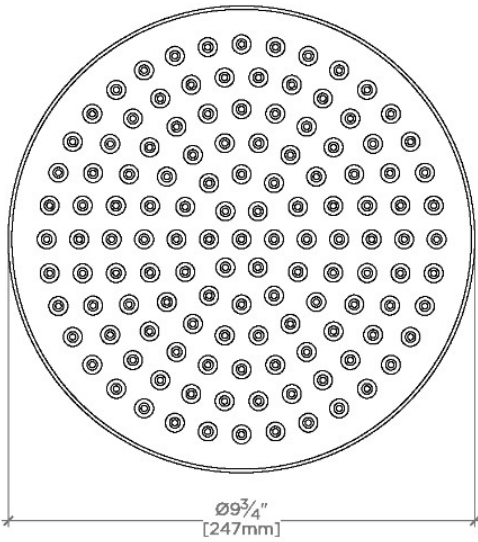

UNIVERSAL

USH210

Universal Modern 10" Rain Showerhead

SHOWN IN UNIVERSAL MODERN 10" RAIN SHOWERHEAD | USH210

TECHNICAL DETAILS

Adjustable Versus Fixed Spray: Fixed Spray
Inlet Connection Size: 1/2"
Inlet Connection Type: Female Straight Threads with Rubber Washer
Pivot: Y
Primary Material: Brass
Restricted Maximum Flow Rate: 1.75 gpm
Water Pressure Maximum: 85.0 psi
Water Pressure Minimum: 20.0 psi
Water Pressure Recommended: 45.0 psi

CODES & STANDARDS

PRODUCT FEATURES

Made of Brass

Swiveling 10" rain showerhead

Easy clean rubber nozzles prevent calcium buildup

Stocked in Brass, Chrome and Nickel

Rain showerhead available in 1.75gpm (6.6L/min) flow rate

CERTIFICATIONS

PRODUCT (NOTES)

Universal Modern 10" Rain Showerhead

CEILING VIEW

SCALE: 3"=1'-0"

FRONT VIEW

SCALE: 3"=1'-0"

SIDE VIEW

SCALE: 3"=1'-0"