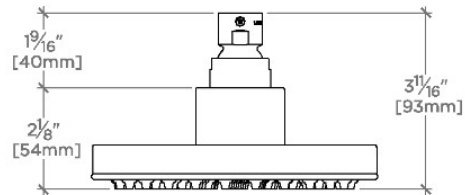

UNIVERSAL

USH206

Universal Modern 6" Showerhead

SHOWN IN UNIVERSAL MODERN 6" SHOWERHEAD | USH206

TECHNICAL DETAILS

Adjustable Versus Fixed Spray: Fixed Spray
Inlet Connection Size: 1/2"
Inlet Connection Type: Female Straight Threads with Rubber Washer
Pivot: Y
Primary Material: Brass
Restricted Maximum Flow Rate: 1.75 gpm
Water Pressure Maximum: 85.0 psi
Water Pressure Minimum: 20.0 psi
Water Pressure Recommended: 45.0 psi

CERTIFICATIONS

PRODUCT (NOTES)

Universal Modern 6" Showerhead

CEILING VIEW SCALE: 3"=1'-0"

FRONT VIEW SCALE: 3"=1'-0"

SIDE VIEW SCALE: 3"=1'-0"