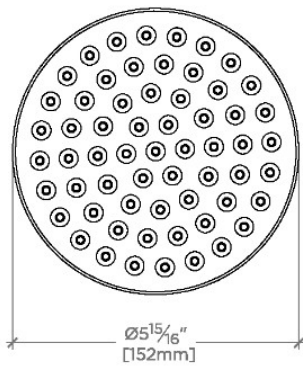

UNIVERSAL

USH206

Universal Modern 6" Showerhead

SHOWN IN UNIVERSAL MODERN 6" SHOWERHEAD | USH206

TECHNICAL DETAILS

Adjustable Versus Fixed Spray: Fixed Spray
Inlet Connection Size: 1/2"
Inlet Connection Type: Female Straight Threads with Rubber Washer
Pivot: Y
Primary Material: Brass
Restricted Maximum Flow Rate: 1.75 gpm
Water Pressure Maximum: 85.0 psi
Water Pressure Minimum: 20.0 psi
Water Pressure Recommended: 45.0 psi

CODES & STANDARDS

PRODUCT FEATURES

Made of Brass

Swiveling 6" showerhead

Easy clean rubber nozzles prevent calcium buildup

Stocked in Brass, Chrome and Nickel

Rain showerhead available in 1.75gpm (6.6L/min) flow rate

CERTIFICATIONS

PRODUCT (NOTES)

Universal Modern 6" Showerhead

CEILING VIEW SCALE: 3"=1'-0"

FRONT VIEW SCALE: 3"=1'-0"

SIDE VIEW SCALE: 3"=1'-0"