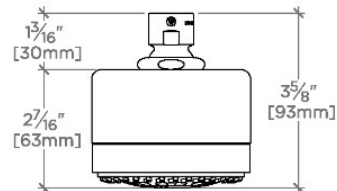

### TECHNICAL DETAILS

Adjustable Versus Fixed Spray: Adjustable Spray  
Inlet Connection Size: 1/2"  
Inlet Connection Type: Female Straight Threads with Rubber Washer  
Pivot: Y  
Primary Material: Brass  
Restricted Maximum Flow Rate: 1.75 gpm  
Water Pressure Maximum: 85.0 psi  
Water Pressure Minimum: 20.0 psi  
Water Pressure Recommended: 45.0 psi

### PRODUCT (NOTES)

Universal Modern 3 1/4" Showerhead with Adjustable Spray

CEILING VIEW SCALE: 3"=1'-0"

SPRAY PATTERNS

FRONT VIEW SCALE: 3"=1'-0"

SIDE VIEW

SCALE: 3"=1'-0"