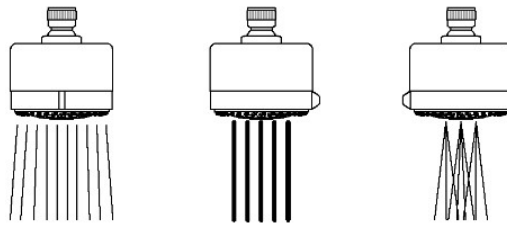

### TECHNICAL DETAILS

Adjustable Versus Fixed Spray: Adjustable Spray  
Inlet Connection Size: 1/2"  
Inlet Connection Type: Female Straight Threads with Rubber Washer  
Pivot: Y  
Primary Material: Brass  
Restricted Maximum Flow Rate: 1.75 gpm  
Water Pressure Maximum: 85.0 psi  
Water Pressure Minimum: 20.0 psi  
Water Pressure Recommended: 45.0 psi

### PRODUCT FEATURES

Made of Brass

Swiveling 3 1/4" showerhead

Adjustable showerhead features two spray patterns

Stocked in Brass, Chrome and Nickel

Showerhead available in 1.75gpm (6.6L/min) flow rate

### PRODUCT (NOTES)

Universal Modern 3 1/4" Showerhead with Adjustable Spray

CEILING VIEW SCALE: 3"=1'-0"

SPRAY PATTERNS

FRONT VIEW SCALE: 3"=1'-0"

SIDE VIEW

SCALE: 3"=1'-0"