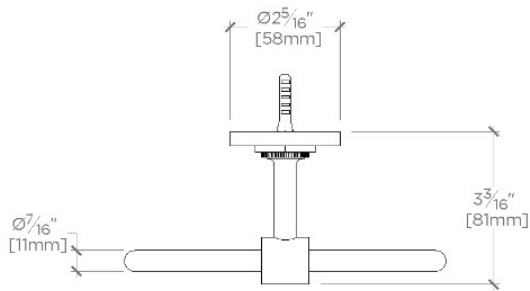

### TECHNICAL DETAILS

Adjustable Levelers Feet: N  
Depth/Width: 3 3/8"  
Height: 5 7/8"  
Length: 5 7/8"

### PRODUCT FEATURES

The manufacturing process encompasses casting, turning, hand-fitting and hand polishing

Brass material is used for components

A comprehensive product line of fittings options for the lavatory, shower, and bathtub

## HENRY

HNTB01

Henry 6 1/2" Towel Ring

TOP VIEW

SCALE: 3"=1'-0"

ISO VIEW

SCALE: 3"=1'-0"

FRONT VIEW

SCALE: 3"=1'-0"

SIDE VIEW

SCALE: 3"=1'-0"