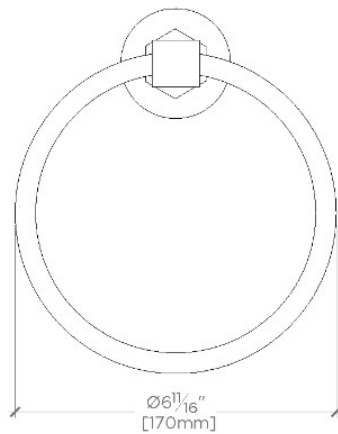

### TECHNICAL DETAILS

Adjustable Levelers Feet: N  
Depth/Width: 3 3/8"  
Height: 5 7/8"  
Length: 5 7/8"

## HENRY

HNTB01

Henry 6 1/2" Towel Ring

TOP VIEW

SCALE: 3"=1'-0"

ISO VIEW

SCALE: 3"=1'-0"

FRONT VIEW

SCALE: 3"=1'-0"

SIDE VIEW

SCALE: 3"=1'-0"