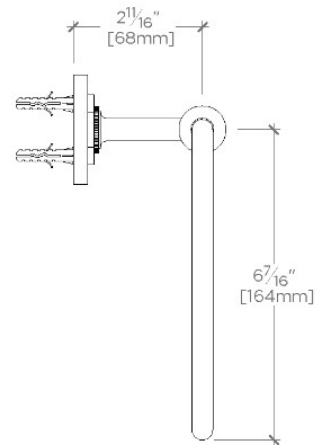

### TECHNICAL DETAILS

Adjustable Levelers Feet: N  
Depth/Width: 3 3/8"  
Height: 5 7/8"  
Length: 5 7/8"

## HENRY

HNTB01

Henry 6 1/2" Towel Ring

TOP VIEW

SCALE: 3"=1'-0"

ISO VIEW

SCALE: 3"=1'-0"

FRONT VIEW

SCALE: 3"=1'-0"

SIDE VIEW

SCALE: 3"=1'-0"