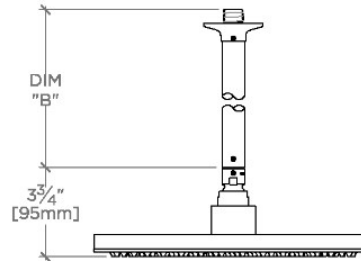

.25

PTS222

.25 12" Rain Showerhead with 18" Ceiling Mounted Shower Arm

SHOWN IN .25 12" RAIN SHOWERHEAD WITH 18" CEILING MOUNTED SHOWER ARM | PTS222

TECHNICAL DETAILS

Adjustable Versus Fixed Spray: Fixed
Fittings Hole Diameter: 1 1/4"
Inlet Connection Size: 1/2"
Inlet Connection Type: Male NPT
Pivot: Y
Primary Material: Brass
Restricted Maximum Flow Rate: 1.75 gpm
Water Pressure Maximum: 85.0 psi
Water Pressure Minimum: 20.0 psi
Water Pressure Recommended: 45.0 psi

Includes an 18" ceiling mounted shower arm

Stocked in Brass, Chrome, Nickel and Matte Nickel

Rain showerhead available in 1.75gpm (6.6L/min) flow rate

CERTIFICATIONS

PRODUCT (NOTES)

.25

PTS222

.25 12" Rain Showerhead with 18" Ceiling Mounted Shower Arm

CEILING VIEW SCALE: 1/2"=1'-0"

STYLE NO.	DIM "A"	DIM "B"
LVS220	10 ⁵ / ₁₆ " [262mm]	6 ⁹ / ₁₆ " [167mm]
PTS220		
LVS221	16 ⁵ / ₁₆ " [414mm]	12 ⁹ / ₁₆ " [319mm]
PTS221		
LVS222	22 ⁵ / ₁₆ " [566mm]	18 ⁹ / ₁₆ " [472mm]
PTS222		

FRONT VIEW SCALE: 1/2"=1'-0"

SIDE VIEW SCALE: 1/2"=1'-0"