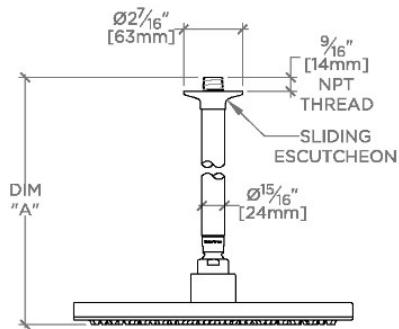

.25

PTS222

.25 12" Rain Showerhead with 18" Ceiling Mounted Shower Arm

SHOWN IN .25 12" RAIN SHOWERHEAD WITH 18" CEILING MOUNTED SHOWER ARM | PTS222

TECHNICAL DETAILS

Adjustable Versus Fixed Spray: Fixed
Fittings Hole Diameter: 1 1/4"
Inlet Connection Size: 1/2"
Inlet Connection Type: Male NPT
Pivot: Y
Primary Material: Brass
Restricted Maximum Flow Rate: 1.75 gpm
Water Pressure Maximum: 85.0 psi
Water Pressure Minimum: 20.0 psi
Water Pressure Recommended: 45.0 psi

Includes an 18" ceiling mounted shower arm

Stocked in Brass, Chrome, Nickel and Matte Nickel

Rain showerhead available in 1.75gpm (6.6L/min) flow rate

CERTIFICATIONS

PRODUCT (NOTES)

.25

PTS222

.25 12" Rain Showerhead with 18" Ceiling Mounted Shower Arm

CEILING VIEW SCALE: 1/2"=1'-0"

STYLE NO.	DIM "A"	DIM "B"
LVS220	10 ⁵ / ₁₆ " [262mm]	6 ⁹ / ₁₆ " [167mm]
PTS220		
LVS221	16 ⁵ / ₁₆ " [414mm]	12 ⁹ / ₁₆ " [319mm]
PTS221		
LVS222	22 ⁵ / ₁₆ " [566mm]	18 ⁹ / ₁₆ " [472mm]
PTS222		

FRONT VIEW SCALE: 1/2"=1'-0"

SIDE VIEW SCALE: 1/2"=1'-0"