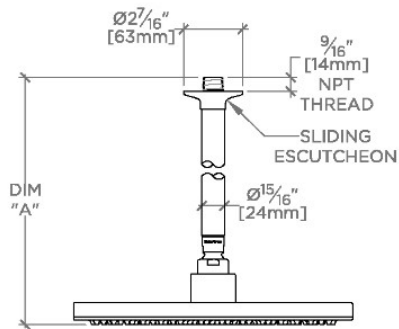

.25

PTS220

.25 12" Rain Showerhead with 6" Ceiling Mounted Shower Arm

SHOWN IN .25 12" RAIN SHOWERHEAD WITH 6" CEILING MOUNTED SHOWER ARM | PTS220

TECHNICAL DETAILS

Adjustable Versus Fixed Spray: Fixed
Fittings Hole Diameter: 1 1/4"
Inlet Connection Size: 1/2"
Inlet Connection Type: Male NPT
Pivot: Y
Primary Material: Brass
Restricted Maximum Flow Rate: 1.75 gpm
Water Pressure Maximum: 85.0 psi
Water Pressure Minimum: 20.0 psi
Water Pressure Recommended: 45.0 psi

Includes a 6" ceiling mounted shower arm

Stocked in Brass, Chrome, Nickel and Matte Nickel

Rain showerhead available in 1.75gpm (6.6L/min) flow rate

CERTIFICATIONS

PRODUCT (NOTES)

.25 12" Rain Showerhead with 6" Ceiling Mounted Shower Arm

CEILING VIEW SCALE: 1/2"=1'-0"

STYLE NO.	DIM "A"	DIM "B"
LVS220	10 ⁵ / ₁₆ " [262mm]	6 ⁹ / ₁₆ " [167mm]
PTS220		
LVS221	16 ⁵ / ₁₆ " [414mm]	12 ⁹ / ₁₆ " [319mm]
PTS221		
LVS222	22 ⁵ / ₁₆ " [566mm]	18 ⁹ / ₁₆ " [472mm]
PTS222		

FRONT VIEW SCALE: 1/2"=1'-0"

SIDE VIEW SCALE: 1/2"=1'-0"