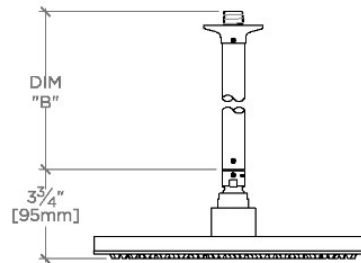

.25

PTS220

.25 12" Rain Showerhead with 6" Ceiling Mounted Shower Arm

SHOWN IN .25 12" RAIN SHOWERHEAD WITH 6" CEILING MOUNTED SHOWER ARM | PTS220

TECHNICAL DETAILS

Adjustable Versus Fixed Spray: Fixed
Fittings Hole Diameter: 1 1/4"
Inlet Connection Size: 1/2"
Inlet Connection Type: Male NPT
Pivot: Y
Primary Material: Brass
Restricted Maximum Flow Rate: 1.75 gpm
Water Pressure Maximum: 85.0 psi
Water Pressure Minimum: 20.0 psi
Water Pressure Recommended: 45.0 psi

Includes a 6" ceiling mounted shower arm

Stocked in Brass, Chrome, Nickel and Matte Nickel

Rain showerhead available in 1.75gpm (6.6L/min) flow rate

CERTIFICATIONS

PRODUCT (NOTES)

.25 12" Rain Showerhead with 6" Ceiling Mounted Shower Arm

CEILING VIEW SCALE: 1/2"=1'-0"

STYLE NO.	DIM "A"	DIM "B"
LVS220	10 ⁵ / ₁₆ " [262mm]	6 ⁹ / ₁₆ " [167mm]
PTS220		
LVS221	16 ⁵ / ₁₆ " [414mm]	12 ⁹ / ₁₆ " [319mm]
PTS221		
LVS222	22 ⁵ / ₁₆ " [566mm]	18 ⁹ / ₁₆ " [472mm]
PTS222		

FRONT VIEW SCALE: 1/2"=1'-0"

SIDE VIEW SCALE: 1/2"=1'-0"