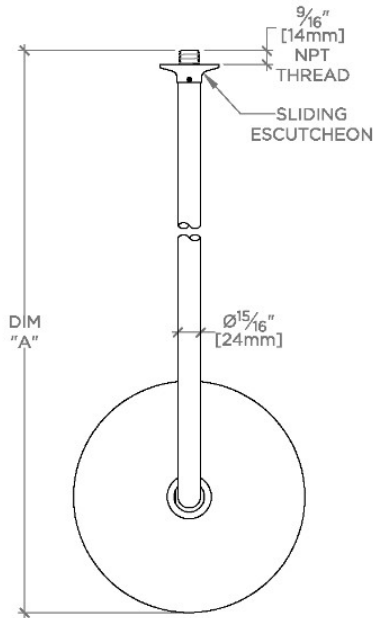

.25

PTS208

.25 10" Rain Showerhead with 18" Wall Mounted 90 Degree Shower Arm

SHOWN IN .25 10" RAIN SHOWERHEAD WITH 18" WALL MOUNTED 90 DEGREE SHOWER ARM | PTS208

TECHNICAL DETAILS

Adjustable Versus Fixed Spray: Fixed
Fittings Hole Diameter: 1 1/4"
Inlet Connection Size: 1/2"
Inlet Connection Type: Male NPT
Pivot: Y
Primary Material: Brass
Restricted Maximum Flow Rate: 1.75 gpm
Water Pressure Maximum: 85.0 psi
Water Pressure Minimum: 20.0 psi
Water Pressure Recommended: 45.0 psi

Includes a 18" wall mounted 90 degree shower arm

Stocked in Brass, Chrome, Nickel and Matte Nickel

Rain showerhead available in 1.75gpm (6.6L/min) flow rate

CERTIFICATIONS

PRODUCT (NOTES)

.25

PTS208

.25 10" Rain Showerhead with 18" Wall Mounted 90 Degree Shower Arm

TOP VIEW SCALE: 1 1/2"=1'-0"

STYLE NO.	DIM "A"	DIM "B"
LVS208	23 7/16" [595mm]	18 9/16" [472mm]
PTS208		
LVS209	27 3/8" [696mm]	22 9/16" [573mm]
PTS209		

FRONT VIEW SCALE: 1 1/2"=1'-0"

SIDE VIEW SCALE: 1 1/2"=1'-0"