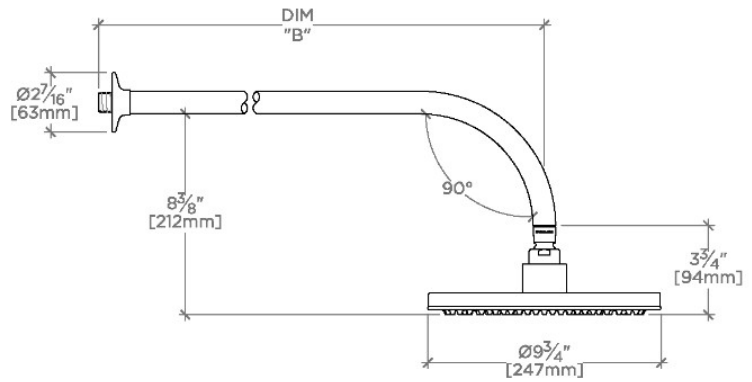

.25

PTS208

.25 10" Rain Showerhead with 18" Wall Mounted 90 Degree Shower Arm

SHOWN IN .25 10" RAIN SHOWERHEAD WITH 18" WALL MOUNTED 90 DEGREE SHOWER ARM | PTS208

TECHNICAL DETAILS

Adjustable Versus Fixed Spray: Fixed
Fittings Hole Diameter: 1 1/4"
Inlet Connection Size: 1/2"
Inlet Connection Type: Male NPT
Pivot: Y
Primary Material: Brass
Restricted Maximum Flow Rate: 1.75 gpm
Water Pressure Maximum: 85.0 psi
Water Pressure Minimum: 20.0 psi
Water Pressure Recommended: 45.0 psi

Includes a 18" wall mounted 90 degree shower arm

Stocked in Brass, Chrome, Nickel and Matte Nickel

Rain showerhead available in 1.75gpm (6.6L/min) flow rate

CERTIFICATIONS

PRODUCT (NOTES)

.25

PTS208

.25 10" Rain Showerhead with 18" Wall Mounted 90 Degree Shower Arm

TOP VIEW SCALE: 1 1/2"=1'-0"

STYLE NO.	DIM "A"	DIM "B"
LVS208	23 7/16" [595mm]	18 9/16" [472mm]
PTS208		
LVS209	27 3/8" [696mm]	22 9/16" [573mm]
PTS209		

FRONT VIEW SCALE: 1 1/2"=1'-0"

SIDE VIEW SCALE: 1 1/2"=1'-0"