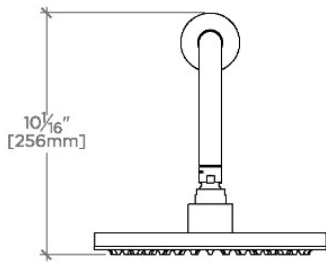

.25

PTS208

.25 10" Rain Showerhead with 18" Wall Mounted 90 Degree Shower Arm

SHOWN IN .25 10" RAIN SHOWERHEAD WITH 18" WALL MOUNTED 90 DEGREE SHOWER ARM | PTS208

TECHNICAL DETAILS

Adjustable Versus Fixed Spray: Fixed
Fittings Hole Diameter: 1 1/4"
Inlet Connection Size: 1/2"
Inlet Connection Type: Male NPT
Pivot: Y
Primary Material: Brass
Restricted Maximum Flow Rate: 1.75 gpm
Water Pressure Maximum: 85.0 psi
Water Pressure Minimum: 20.0 psi
Water Pressure Recommended: 45.0 psi

Includes a 18" wall mounted 90 degree shower arm

Stocked in Brass, Chrome, Nickel and Matte Nickel

Rain showerhead available in 1.75gpm (6.6L/min) flow rate

CERTIFICATIONS

PRODUCT (NOTES)

.25

PTS208

.25 10" Rain Showerhead with 18" Wall Mounted 90 Degree Shower Arm

TOP VIEW SCALE: 1 1/2"=1'-0"

STYLE NO.	DIM "A"	DIM "B"
LVS208	23 7/16" [595mm]	18 9/16" [472mm]
PTS208		
LVS209	27 3/8" [696mm]	22 9/16" [573mm]
PTS209		

FRONT VIEW SCALE: 1 1/2"=1'-0"

SIDE VIEW SCALE: 1 1/2"=1'-0"