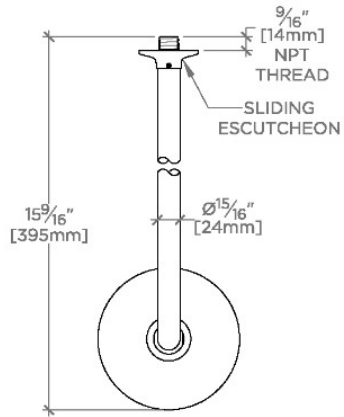

.25

PTS267

.25 6" Showerhead with 12" Wall Mounted 90 Degree Shower Arm

SHOWN IN .25 6" SHOWERHEAD WITH 12" WALL MOUNTED 90 DEGREE SHOWER ARM | PTS267

TECHNICAL DETAILS

Adjustable Versus Fixed Spray: Fixed
Fittings Hole Diameter: 1 1/4"
Inlet Connection Size: 1/2"
Inlet Connection Type: Male NPT
Pivot: Y
Primary Material: Brass
Restricted Maximum Flow Rate: 1.75 gpm
Water Pressure Maximum: 85.0 psi
Water Pressure Minimum: 20.0 psi
Water Pressure Recommended: 45.0 psi

INSPIRATION

.25 is the ultimate in utilitarian elegance: A simple and understated design that is equally functional and beautiful.

CODES & STANDARDS

PRODUCT FEATURES

Made of Brass

Features a swivel 6" showerhead with easy clean rubber nozzles

Includes a 12" wall mounted 90 degree shower arm

Stocked in Brass, Chrome, Nickel and Matte Nickel

Showerhead available in 1.75gpm (6.6L/min) flow rate

CERTIFICATIONS

PRODUCT (NOTES)

.25

PTS267

.25 6" Showerhead with 12" Wall Mounted 90 Degree Shower Arm

TOP VIEW SCALE: $1\frac{1}{2}''=1'-0''$

FRONT VIEW SCALE: $1\frac{1}{2}''=1'-0''$

SIDE VIEW SCALE: $1\frac{1}{2}''=1'-0''$