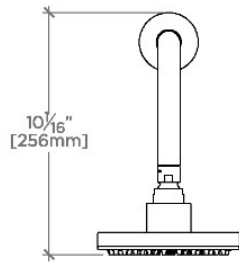

.25

PTS267

.25 6" Showerhead with 12" Wall Mounted 90 Degree Shower Arm

SHOWN IN .25 6" SHOWERHEAD WITH 12" WALL MOUNTED 90 DEGREE SHOWER ARM | PTS267

TECHNICAL DETAILS

Adjustable Versus Fixed Spray: Fixed
Fittings Hole Diameter: 1 1/4"
Inlet Connection Size: 1/2"
Inlet Connection Type: Male NPT
Pivot: Y
Primary Material: Brass
Restricted Maximum Flow Rate: 1.75 gpm
Water Pressure Maximum: 85.0 psi
Water Pressure Minimum: 20.0 psi
Water Pressure Recommended: 45.0 psi

INSPIRATION

.25 is the ultimate in utilitarian elegance: A simple and understated design that is equally functional and beautiful.

CODES & STANDARDS

PRODUCT FEATURES

Made of Brass

Features a swivel 6" showerhead with easy clean rubber nozzles

Includes a 12" wall mounted 90 degree shower arm

Stocked in Brass, Chrome, Nickel and Matte Nickel

Showerhead available in 1.75gpm (6.6L/min) flow rate

CERTIFICATIONS

PRODUCT (NOTES)

.25

PTS267

.25 6" Showerhead with 12" Wall Mounted 90 Degree Shower Arm

TOP VIEW SCALE: $1\frac{1}{2}''=1'-0''$

FRONT VIEW SCALE: $1\frac{1}{2}''=1'-0''$

SIDE VIEW SCALE: $1\frac{1}{2}''=1'-0''$