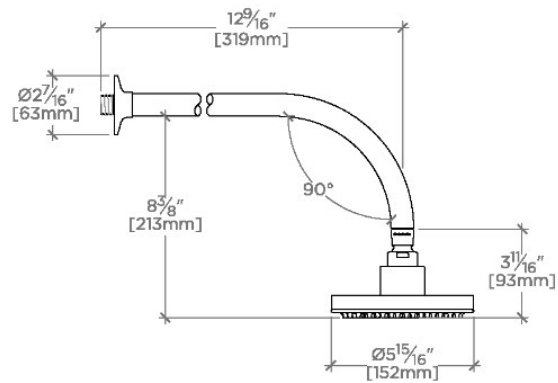

.25

PTS267

.25 6" Showerhead with 12" Wall Mounted 90 Degree Shower Arm

SHOWN IN .25 6" SHOWERHEAD WITH 12" WALL MOUNTED 90 DEGREE SHOWER ARM | PTS267

TECHNICAL DETAILS

Adjustable Versus Fixed Spray: Fixed
Fittings Hole Diameter: 1 1/4"
Inlet Connection Size: 1/2"
Inlet Connection Type: Male NPT
Pivot: Y
Primary Material: Brass
Restricted Maximum Flow Rate: 1.75 gpm
Water Pressure Maximum: 85.0 psi
Water Pressure Minimum: 20.0 psi
Water Pressure Recommended: 45.0 psi

Includes a 12" wall mounted 90 degree shower arm

Stocked in Brass, Chrome, Nickel and Matte Nickel

Showerhead available in 1.75gpm (6.6L/min) flow rate

CERTIFICATIONS

PRODUCT (NOTES)

.25

PTS267

.25 6" Showerhead with 12" Wall Mounted 90 Degree Shower Arm

TOP VIEW SCALE: $1\frac{1}{2}''=1'-0''$

FRONT VIEW SCALE: $1\frac{1}{2}''=1'-0''$

SIDE VIEW SCALE: $1\frac{1}{2}''=1'-0''$