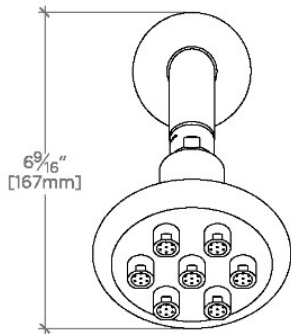

.25

PTS245

.25 4 1/4" Showerhead with 8" Wall Mounted 45 Degree Shower Arm

SHOWN IN .25 4 1/4" SHOWERHEAD WITH 8" WALL MOUNTED 45 DEGREE SHOWER ARM | PTS245

TECHNICAL DETAILS

Adjustable Versus Fixed Spray: Fixed
Fittings Hole Diameter: 1 1/4"
Inlet Connection Size: 1/2"
Inlet Connection Type: Male NPT
Pivot: Y
Primary Material: Brass
Restricted Maximum Flow Rate: 1.75 gpm
Water Pressure Maximum: 85.0 psi
Water Pressure Minimum: 20.0 psi
Water Pressure Recommended: 45.0 psi

INSPIRATION

.25 is the ultimate in utilitarian elegance: A simple and understated design that is equally functional and beautiful.

CODES & STANDARDS

PRODUCT FEATURES

Made of Brass

Features a swivel 4 1/4" showerhead with seven jets

Includes a 8" wall mounted 45 degree shower arm

Stocked in Brass, Chrome and Nickel

Showerhead available in 1.75gpm (6.6L/min) flow rate

CERTIFICATIONS

PRODUCT (NOTES)

.25

PTS245

.25 4 1/4" Showerhead with 8" Wall Mounted 45 Degree Shower Arm

TOP VIEW SCALE: 3"=1'-0"

STYLE NO.	DIM "A"	DIM "B"
LVS244	10 ³ / ₁₆ " [259mm]	6 ¹ / ₄ " [158mm]
PTS244		
LVS245	12 ³ / ₁₆ " [310mm]	8 ¹ / ₄ " [209mm]
PTS245		

FRONT VIEW SCALE: 3"=1'-0"

SIDE VIEW SCALE: 3"=1'-0"