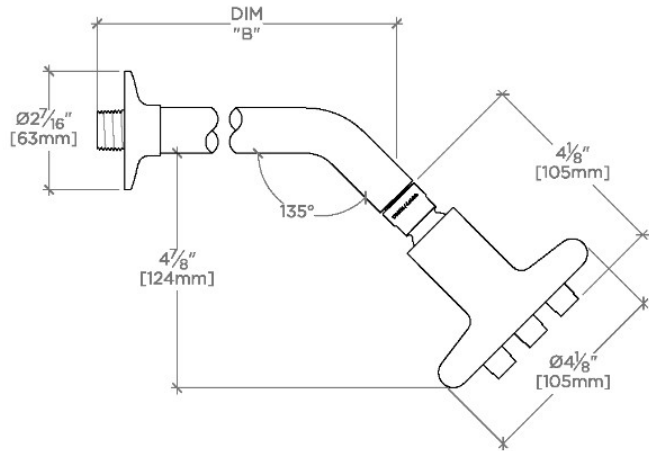

.25

PTS245

.25 4 1/4" Showerhead with 8" Wall Mounted 45 Degree Shower Arm

SHOWN IN .25 4 1/4" SHOWERHEAD WITH 8" WALL MOUNTED 45 DEGREE SHOWER ARM | PTS245

TECHNICAL DETAILS

Adjustable Versus Fixed Spray: Fixed
Fittings Hole Diameter: 1 1/4"
Inlet Connection Size: 1/2"
Inlet Connection Type: Male NPT
Pivot: Y
Primary Material: Brass
Restricted Maximum Flow Rate: 1.75 gpm
Water Pressure Maximum: 85.0 psi
Water Pressure Minimum: 20.0 psi
Water Pressure Recommended: 45.0 psi

INSPIRATION

.25 is the ultimate in utilitarian elegance: A simple and understated design that is equally functional and beautiful.

CODES & STANDARDS

PRODUCT FEATURES

Made of Brass

Features a swivel 4 1/4" showerhead with seven jets

Includes a 8" wall mounted 45 degree shower arm

Stocked in Brass, Chrome and Nickel

Showerhead available in 1.75gpm (6.6L/min) flow rate

CERTIFICATIONS

PRODUCT (NOTES)

.25

PTS245

.25 4 1/4" Showerhead with 8" Wall Mounted 45 Degree Shower Arm

TOP VIEW SCALE: 3"=1'-0"

STYLE NO.	DIM "A"	DIM "B"
LVS244	10 ³ / ₁₆ " [259mm]	6 ¹ / ₄ " [158mm]
PTS244		
LVS245	12 ³ / ₁₆ " [310mm]	8 ¹ / ₄ " [209mm]
PTS245		

FRONT VIEW SCALE: 3"=1'-0"

SIDE VIEW SCALE: 3"=1'-0"