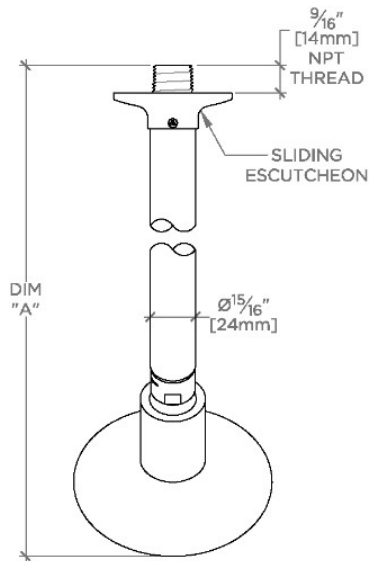

.25

PTS245

.25 4 1/4" Showerhead with 8" Wall Mounted 45 Degree Shower Arm

SHOWN IN .25 4 1/4" SHOWERHEAD WITH 8" WALL MOUNTED 45 DEGREE SHOWER ARM | PTS245

TECHNICAL DETAILS

Adjustable Versus Fixed Spray: Fixed
Fittings Hole Diameter: 1 1/4"
Inlet Connection Size: 1/2"
Inlet Connection Type: Male NPT
Pivot: Y
Primary Material: Brass
Restricted Maximum Flow Rate: 1.75 gpm
Water Pressure Maximum: 85.0 psi
Water Pressure Minimum: 20.0 psi
Water Pressure Recommended: 45.0 psi

INSPIRATION

.25 is the ultimate in utilitarian elegance: A simple and understated design that is equally functional and beautiful.

CODES & STANDARDS

PRODUCT FEATURES

Made of Brass

Features a swivel 4 1/4" showerhead with seven jets

Includes a 8" wall mounted 45 degree shower arm

Stocked in Brass, Chrome and Nickel

Showerhead available in 1.75gpm (6.6L/min) flow rate

CERTIFICATIONS

PRODUCT (NOTES)

.25

PTS245

.25 4 1/4" Showerhead with 8" Wall Mounted 45 Degree Shower Arm

TOP VIEW SCALE: 3"=1'-0"

STYLE NO.	DIM "A"	DIM "B"
LVS244	10 ³ / ₁₆ " [259mm]	6 ¹ / ₄ " [158mm]
PTS244		
LVS245	12 ³ / ₁₆ " [310mm]	8 ¹ / ₄ " [209mm]
PTS245		

FRONT VIEW SCALE: 3"=1'-0"

SIDE VIEW SCALE: 3"=1'-0"