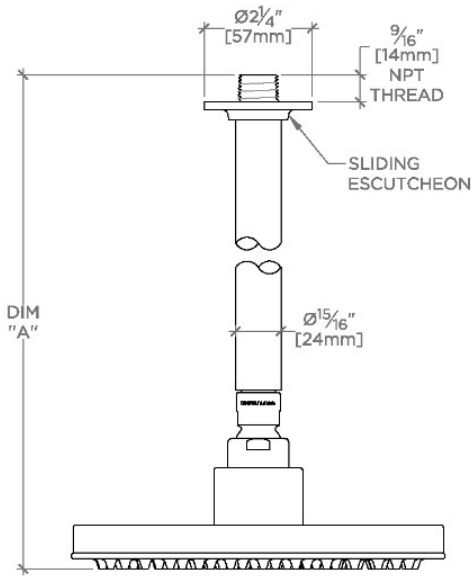

BOND

BNS280

Bond 8" Rain Showerhead with 6" Ceiling Mounted Shower Arm

SHOWN IN BOND 8" RAIN SHOWERHEAD WITH 6" CEILING MOUNTED SHOWER ARM | BNS280

TECHNICAL DETAILS

Adjustable Versus Fixed Spray: Fixed
Fittings Hole Diameter: 1 1/4"
Inlet Connection Size: 1/2"
Inlet Connection Type: Female Straight Threads with Rubber Washer
Pivot: Y
Primary Material: Brass
Restricted Maximum Flow Rate: 1.75 gpm
Water Pressure Maximum: 85.0 psi
Water Pressure Minimum: 20.0 psi
Water Pressure Recommended: 45.0 psi

Features a swivel 8" rain showerhead with easy clean rubber nozzles

Includes a 6" ceiling mounted shower arm

Stocked in Brass, Chrome and Nickel

Rain showerhead available in 1.75gpm (6.6L/min) flow rate

CERTIFICATIONS

PRODUCT (NOTES)

BOND

BNS280

Bond 8" Rain Showerhead with 6" Ceiling Mounted Shower Arm

CEILING VIEW

SCALE: 3"=1'-0"

STYLE NO.	DIM "A"	DIM "B"
BNS280	10 ⁵ / ₁₆ " [261mm]	6 ⁹ / ₁₆ " [167mm]
BNS281	16 ⁵ / ₁₆ " [414mm]	12 ⁹ / ₁₆ " [319mm]

FRONT VIEW

SCALE: 3"=1'-0"

SIDE VIEW

SCALE: 3"=1'-0"