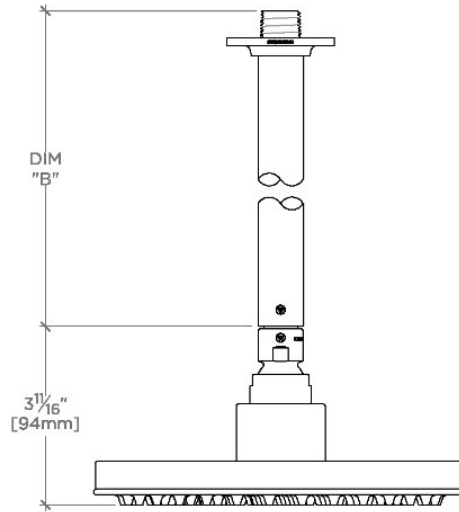

BOND

BNS280

Bond 8" Rain Showerhead with 6" Ceiling Mounted Shower Arm

SHOWN IN BOND 8" RAIN SHOWERHEAD WITH 6" CEILING MOUNTED SHOWER ARM | BNS280

TECHNICAL DETAILS

Adjustable Versus Fixed Spray: Fixed
Fittings Hole Diameter: 1 1/4"
Inlet Connection Size: 1/2"
Inlet Connection Type: Female Straight Threads with Rubber Washer
Pivot: Y
Primary Material: Brass
Restricted Maximum Flow Rate: 1.75 gpm
Water Pressure Maximum: 85.0 psi
Water Pressure Minimum: 20.0 psi
Water Pressure Recommended: 45.0 psi

Features a swivel 8" rain showerhead with easy clean rubber nozzles

Includes a 6" ceiling mounted shower arm

Stocked in Brass, Chrome and Nickel

Rain showerhead available in 1.75gpm (6.6L/min) flow rate

CERTIFICATIONS

PRODUCT (NOTES)

BOND

BNS280

Bond 8" Rain Showerhead with 6" Ceiling Mounted Shower Arm

CEILING VIEW

SCALE: 3"=1'-0"

STYLE NO.	DIM "A"	DIM "B"
BNS280	10 ⁵ / ₁₆ " [261mm]	6 ⁹ / ₁₆ " [167mm]
BNS281	16 ⁵ / ₁₆ " [414mm]	12 ⁹ / ₁₆ " [319mm]

FRONT VIEW

SCALE: 3"=1'-0"

SIDE VIEW

SCALE: 3"=1'-0"