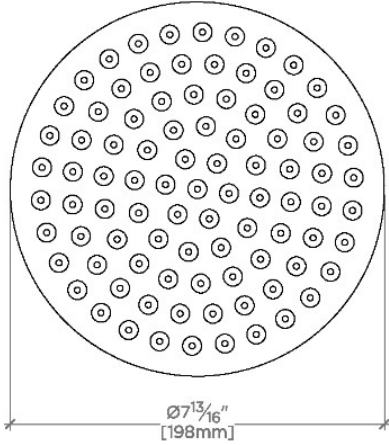

BOND

BNS280

Bond 8" Rain Showerhead with 6" Ceiling Mounted Shower Arm

SHOWN IN BOND 8" RAIN SHOWERHEAD WITH 6" CEILING MOUNTED SHOWER ARM | BNS280

TECHNICAL DETAILS

Adjustable Versus Fixed Spray: Fixed
Fittings Hole Diameter: 1 1/4"
Inlet Connection Size: 1/2"
Inlet Connection Type: Female Straight Threads with Rubber Washer
Pivot: Y
Primary Material: Brass
Restricted Maximum Flow Rate: 1.75 gpm
Water Pressure Maximum: 85.0 psi
Water Pressure Minimum: 20.0 psi
Water Pressure Recommended: 45.0 psi

Features a swivel 8" rain showerhead with easy clean rubber nozzles

Includes a 6" ceiling mounted shower arm

Stocked in Brass, Chrome and Nickel

Rain showerhead available in 1.75gpm (6.6L/min) flow rate

CERTIFICATIONS

PRODUCT (NOTES)

BOND

BNS280

Bond 8" Rain Showerhead with 6" Ceiling Mounted Shower Arm

CEILING VIEW

SCALE: 3"=1'-0"

STYLE NO.	DIM "A"	DIM "B"
BNS280	10 ⁵ / ₁₆ " [261mm]	6 ⁹ / ₁₆ " [167mm]
BNS281	16 ⁵ / ₁₆ " [414mm]	12 ⁹ / ₁₆ " [319mm]

FRONT VIEW

SCALE: 3"=1'-0"

SIDE VIEW

SCALE: 3"=1'-0"