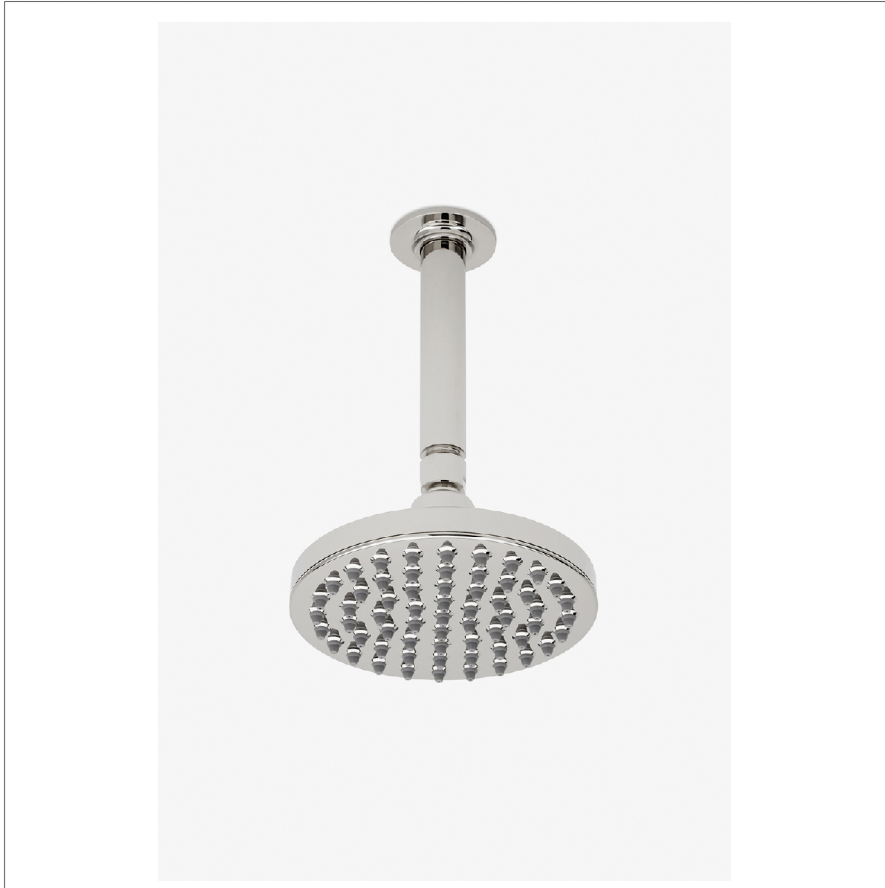

Bond 6" Showerhead with 6" Ceiling Mounted Shower Arm

SHOWN IN BOND 6" SHOWERHEAD WITH 6" CEILING MOUNTED SHOWER ARM | BNS260

TECHNICAL DETAILS

Adjustable Versus Fixed Spray: Fixed
Fittings Hole Diameter: 1 1/4"
Inlet Connection Size: 1/2"
Inlet Connection Type: Female Straight Threads with Rubber Washer
Pivot: Y
Primary Material: Brass
Restricted Maximum Flow Rate: 1.75 gpm
Water Pressure Maximum: 85.0 psi
Water Pressure Minimum: 20.0 psi
Water Pressure Recommended: 45.0 psi

INSPIRATION

Modern designs infused with rare soul and artistry. Explore our wide range of Bond bath and kitchen elements, from fittings to fixtures to hardware.

CODES & STANDARDS

PRODUCT FEATURES

Made of Brass

Features a swivel 6" showerhead with easy clean rubber nozzles

Includes a 6" ceiling mounted shower arm

Stocked in Brass, Chrome and Nickel

Showerhead available in 1.75gpm (6.6L/min) flow rate

CERTIFICATIONS

PRODUCT (NOTES)

WATERWORKS

BOND

BNS260

Bond 6" Showerhead with 6" Ceiling Mounted Shower Arm

CEILING VIEW SCALE: 3"=1'-0"

STYLE NO.	DIM "A"	DIM "B"
BNS260	10 ⁵ / ₁₆ " [262mm]	6 ⁹ / ₁₆ " [167mm]
BNS261	16 ⁵ / ₁₆ " [414mm]	12 ⁹ / ₁₆ " [319mm]