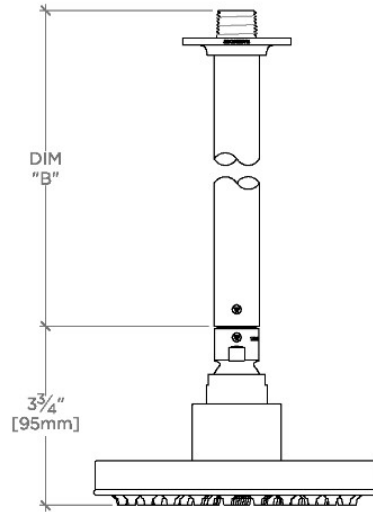

Bond 6" Showerhead with 6" Ceiling Mounted Shower Arm

SHOWN IN BOND 6" SHOWERHEAD WITH 6" CEILING MOUNTED SHOWER ARM | BNS260

TECHNICAL DETAILS

Adjustable Versus Fixed Spray: Fixed
Fittings Hole Diameter: 1 1/4"
Inlet Connection Size: 1/2"
Inlet Connection Type: Female Straight Threads with Rubber Washer
Pivot: Y
Primary Material: Brass
Restricted Maximum Flow Rate: 1.75 gpm
Water Pressure Maximum: 85.0 psi
Water Pressure Minimum: 20.0 psi
Water Pressure Recommended: 45.0 psi

Features a swivel 6" showerhead with easy clean rubber nozzles

Includes a 6" ceiling mounted shower arm

Stocked in Brass, Chrome and Nickel

Showerhead available in 1.75gpm (6.6L/min) flow rate

CERTIFICATIONS

PRODUCT (NOTES)

WATERWORKS

BOND

BNS260

Bond 6" Showerhead with 6" Ceiling Mounted Shower Arm

CEILING VIEW SCALE: 3"=1'-0"

STYLE NO.	DIM "A"	DIM "B"
BNS260	10 ⁵ / ₁₆ " [262mm]	6 ⁹ / ₁₆ " [167mm]
BNS261	16 ⁵ / ₁₆ " [414mm]	12 ⁹ / ₁₆ " [319mm]

FRONT VIEW SCALE: 3"=1'-0"

SIDE VIEW SCALE: 3"=1'-0"