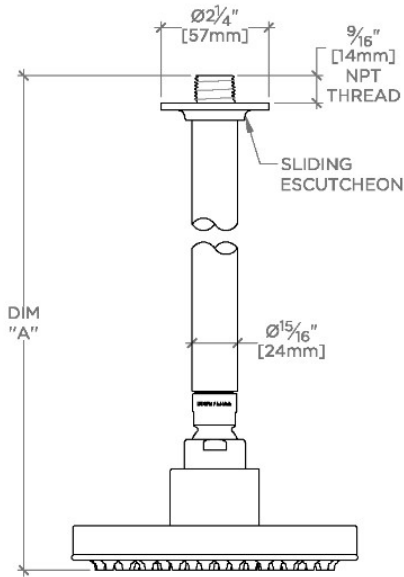

Bond 6" Showerhead with 6" Ceiling Mounted Shower Arm

SHOWN IN BOND 6" SHOWERHEAD WITH 6" CEILING MOUNTED SHOWER ARM | BNS260

TECHNICAL DETAILS

Adjustable Versus Fixed Spray: Fixed
Fittings Hole Diameter: 1 1/4"
Inlet Connection Size: 1/2"
Inlet Connection Type: Female Straight Threads with Rubber Washer
Pivot: Y
Primary Material: Brass
Restricted Maximum Flow Rate: 1.75 gpm
Water Pressure Maximum: 85.0 psi
Water Pressure Minimum: 20.0 psi
Water Pressure Recommended: 45.0 psi

Features a swivel 6" showerhead with easy clean rubber nozzles

Includes a 6" ceiling mounted shower arm

Stocked in Brass, Chrome and Nickel

Showerhead available in 1.75gpm (6.6L/min) flow rate

CERTIFICATIONS

PRODUCT (NOTES)

WATERWORKS

BOND

BNS260

Bond 6" Showerhead with 6" Ceiling Mounted Shower Arm

CEILING VIEW SCALE: 3"=1'-0"

STYLE NO.	DIM "A"	DIM "B"
BNS260	10 ⁵ / ₁₆ " [262mm]	6 ⁹ / ₁₆ " [167mm]
BNS261	16 ⁵ / ₁₆ " [414mm]	12 ⁹ / ₁₆ " [319mm]

FRONT VIEW SCALE: 3"=1'-0"

SIDE VIEW SCALE: 3"=1'-0"