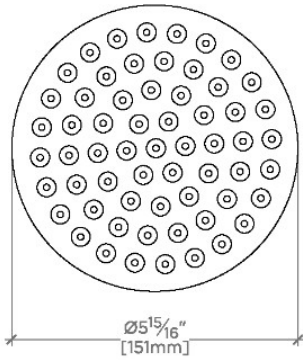

Bond 6" Showerhead with 6" Ceiling Mounted Shower Arm

SHOWN IN BOND 6" SHOWERHEAD WITH 6" CEILING MOUNTED SHOWER ARM | BNS260

TECHNICAL DETAILS

Adjustable Versus Fixed Spray: Fixed
Fittings Hole Diameter: 1 1/4"
Inlet Connection Size: 1/2"
Inlet Connection Type: Female Straight Threads with Rubber Washer
Pivot: Y
Primary Material: Brass
Restricted Maximum Flow Rate: 1.75 gpm
Water Pressure Maximum: 85.0 psi
Water Pressure Minimum: 20.0 psi
Water Pressure Recommended: 45.0 psi

Features a swivel 6" showerhead with easy clean rubber nozzles

Includes a 6" ceiling mounted shower arm

Stocked in Brass, Chrome and Nickel

Showerhead available in 1.75gpm (6.6L/min) flow rate

CERTIFICATIONS

PRODUCT (NOTES)

WATERWORKS

BOND

BNS260

Bond 6" Showerhead with 6" Ceiling Mounted Shower Arm

CEILING VIEW SCALE: 3"=1'-0"

STYLE NO.	DIM "A"	DIM "B"
BNS260	10 ⁵ / ₁₆ " [262mm]	6 ⁹ / ₁₆ " [167mm]
BNS261	16 ⁵ / ₁₆ " [414mm]	12 ⁹ / ₁₆ " [319mm]

FRONT VIEW SCALE: 3"=1'-0"

SIDE VIEW SCALE: 3"=1'-0"