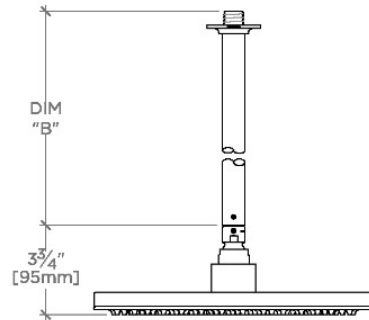

### TECHNICAL DETAILS

Adjustable Versus Fixed Spray: Fixed  
Fittings Hole Diameter: 1 1/4"  
Inlet Connection Size: 1/2"  
Inlet Connection Type: Female Straight Threads with Rubber Washer  
Pivot: Y  
Primary Material: Brass  
Restricted Maximum Flow Rate: 1.75 gpm  
Water Pressure Maximum: 85.0 psi  
Water Pressure Minimum: 20.0 psi  
Water Pressure Recommended: 45.0 psi

## BNS222

Bond 12" Rain Showerhead with 18" Ceiling Mounted Shower Arm

CEILING VIEW SCALE: 1 1/2" = 1'-0"

STYLE NO.	DIM "A"	DIM "B"
BNS220	10 <sup>5</sup> / <sub>16</sub> " [262mm]	6 <sup>9</sup> / <sub>16</sub> " [167mm]
BNS221	16 <sup>5</sup> / <sub>16</sub> " [414mm]	12 <sup>9</sup> / <sub>16</sub> " [319mm]
BNS222	22 <sup>5</sup> / <sub>16</sub> " [566mm]	18 <sup>9</sup> / <sub>16</sub> " [472mm]

FRONT VIEW SCALE: 1 1/2" = 1'-0"

SIDE VIEW SCALE: 1 1/2" = 1'-0"