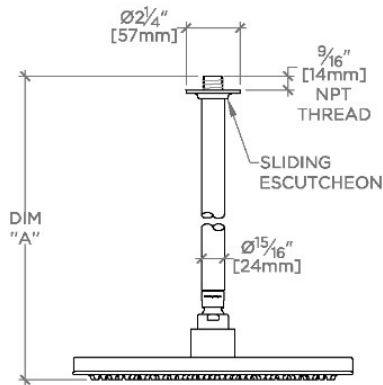

### TECHNICAL DETAILS

Adjustable Versus Fixed Spray: Fixed  
Fittings Hole Diameter: 1 1/4"  
Inlet Connection Size: 1/2"  
Inlet Connection Type: Female Straight Threads with Rubber Washer  
Pivot: Y  
Primary Material: Brass  
Restricted Maximum Flow Rate: 1.75 gpm  
Water Pressure Maximum: 85.0 psi  
Water Pressure Minimum: 20.0 psi  
Water Pressure Recommended: 45.0 psi

## BNS222

Bond 12" Rain Showerhead with 18" Ceiling Mounted Shower Arm

CEILING VIEW SCALE: 1 1/2" = 1'-0"

STYLE NO.	DIM "A"	DIM "B"
BNS220	10 <sup>5</sup> / <sub>16</sub> " [262mm]	6 <sup>9</sup> / <sub>16</sub> " [167mm]
BNS221	16 <sup>5</sup> / <sub>16</sub> " [414mm]	12 <sup>9</sup> / <sub>16</sub> " [319mm]
BNS222	22 <sup>5</sup> / <sub>16</sub> " [566mm]	18 <sup>9</sup> / <sub>16</sub> " [472mm]

FRONT VIEW SCALE: 1 1/2" = 1'-0"

SIDE VIEW SCALE: 1 1/2" = 1'-0"