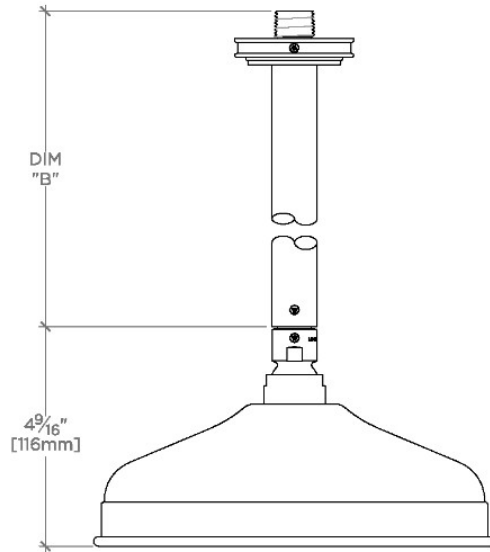

BOULEVARD

BDS181

Boulevard 8" Rain Showerhead with 12" Ceiling Mounted Shower Arm

SHOWN IN BOULEVARD 8" RAIN SHOWERHEAD WITH 12" CEILING MOUNTED SHOWER ARM | BDS181

TECHNICAL DETAILS

Adjustable Versus Fixed Spray: Fixed
Fittings Hole Diameter: 1 1/4"
Inlet Connection Size: 1/2"
Inlet Connection Type: Male NPT
Pivot: Y
Primary Material: Brass
Restricted Maximum Flow Rate: 1.75 gpm
Water Pressure Maximum: 85.0 psi
Water Pressure Minimum: 20.0 psi
Water Pressure Recommended: 45.0 psi

Made of Brass

Features a swivel 8" rain showerhead with easy clean rubber nozzles

Includes a 12" ceiling mounted shower arm

Stocked in Brass, Chrome and Nickel

Rain showerhead available in 1.75gpm (6.6L/min) flow rate

CERTIFICATIONS

PRODUCT (NOTES)

BOULEVARD

BDS181

Boulevard 8" Rain Showerhead with 12" Ceiling Mounted Shower Arm

CEILING VIEW

SCALE: 3"=1'-0"

STYLE NO.	DIM "A"	DIM "B"
BDS180	11 ¹ / ₈ " [283mm]	6 ⁹ / ₁₆ " [167mm]
BDS181	17 ¹ / ₈ " [435mm]	12 ⁹ / ₁₆ " [319mm]

FRONT VIEW

SCALE: 3"=1'-0"

SIDE VIEW

SCALE: 3"=1'-0"