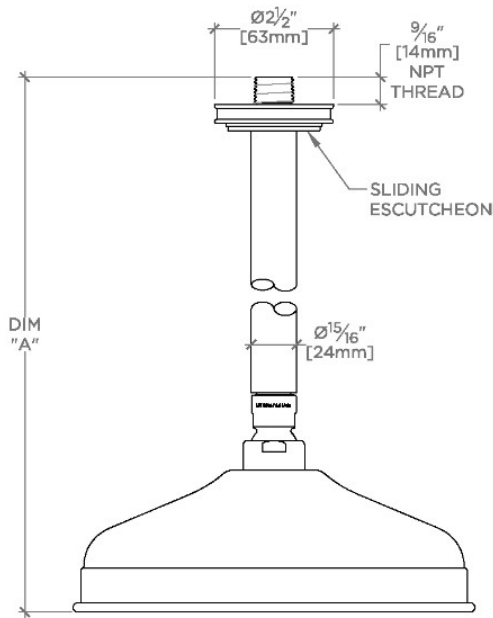

BOULEVARD

BDS181

Boulevard 8" Rain Showerhead with 12" Ceiling Mounted Shower Arm

SHOWN IN BOULEVARD 8" RAIN SHOWERHEAD WITH 12" CEILING MOUNTED SHOWER ARM | BDS181

TECHNICAL DETAILS

Adjustable Versus Fixed Spray: Fixed
Fittings Hole Diameter: 1 1/4"
Inlet Connection Size: 1/2"
Inlet Connection Type: Male NPT
Pivot: Y
Primary Material: Brass
Restricted Maximum Flow Rate: 1.75 gpm
Water Pressure Maximum: 85.0 psi
Water Pressure Minimum: 20.0 psi
Water Pressure Recommended: 45.0 psi

Made of Brass

Features a swivel 8" rain showerhead with easy clean rubber nozzles

Includes a 12" ceiling mounted shower arm

Stocked in Brass, Chrome and Nickel

Rain showerhead available in 1.75gpm (6.6L/min) flow rate

CERTIFICATIONS

PRODUCT (NOTES)

BOULEVARD

BDS181

Boulevard 8" Rain Showerhead with 12" Ceiling Mounted Shower Arm

CEILING VIEW

SCALE: 3"=1'-0"

STYLE NO.	DIM "A"	DIM "B"
BDS180	11 ¹ / ₈ " [283mm]	6 ⁹ / ₁₆ " [167mm]
BDS181	17 ¹ / ₈ " [435mm]	12 ⁹ / ₁₆ " [319mm]

FRONT VIEW

SCALE: 3"=1'-0"

SIDE VIEW

SCALE: 3"=1'-0"