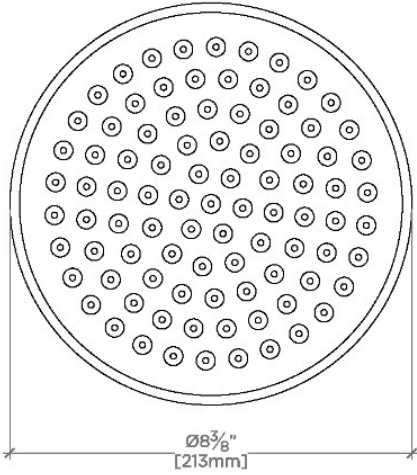

BOULEVARD

BDS181

Boulevard 8" Rain Showerhead with 12" Ceiling Mounted Shower Arm

SHOWN IN BOULEVARD 8" RAIN SHOWERHEAD WITH 12" CEILING MOUNTED SHOWER ARM | BDS181

TECHNICAL DETAILS

Adjustable Versus Fixed Spray: Fixed
Fittings Hole Diameter: 1 1/4"
Inlet Connection Size: 1/2"
Inlet Connection Type: Male NPT
Pivot: Y
Primary Material: Brass
Restricted Maximum Flow Rate: 1.75 gpm
Water Pressure Maximum: 85.0 psi
Water Pressure Minimum: 20.0 psi
Water Pressure Recommended: 45.0 psi

Made of Brass

Features a swivel 8" rain showerhead with easy clean rubber nozzles

Includes a 12" ceiling mounted shower arm

Stocked in Brass, Chrome and Nickel

Rain showerhead available in 1.75gpm (6.6L/min) flow rate

CERTIFICATIONS

PRODUCT (NOTES)

BOULEVARD

BDS181

Boulevard 8" Rain Showerhead with 12" Ceiling Mounted Shower Arm

CEILING VIEW

SCALE: 3"=1'-0"

STYLE NO.	DIM "A"	DIM "B"
BDS180	11 ¹ / ₈ " [283mm]	6 ⁹ / ₁₆ " [167mm]
BDS181	17 ¹ / ₈ " [435mm]	12 ⁹ / ₁₆ " [319mm]

FRONT VIEW

SCALE: 3"=1'-0"

SIDE VIEW

SCALE: 3"=1'-0"