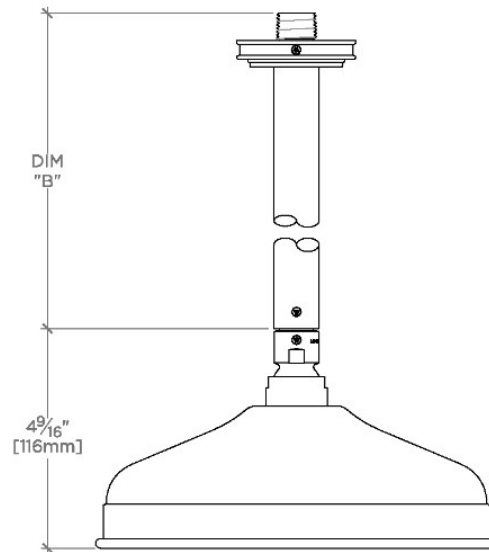

BOULEVARD

BDS180

Boulevard 8" Rain Showerhead with 6" Ceiling Mounted Shower Arm

SHOWN IN BOULEVARD 8" RAIN SHOWERHEAD WITH 6" CEILING MOUNTED SHOWER ARM | BDS180

TECHNICAL DETAILS

Adjustable Versus Fixed Spray: Fixed
Fittings Hole Diameter: 1 1/4"
Inlet Connection Size: 1/2"
Inlet Connection Type: Male NPT
Pivot: Y
Primary Material: Brass
Restricted Maximum Flow Rate: 1.75 gpm
Water Pressure Maximum: 85.0 psi
Water Pressure Minimum: 20.0 psi
Water Pressure Recommended: 45.0 psi

Made of Brass

Features a swivel 8" rain showerhead with easy clean rubber nozzles

Includes a 6" ceiling mounted shower arm

Stocked in Brass, Chrome and Nickel

Rain showerhead available in 1.75gpm (6.6L/min) flow rate

CERTIFICATIONS

PRODUCT (NOTES)

BOULEVARD

BDS180

Boulevard 8" Rain Showerhead with 6" Ceiling Mounted Shower Arm

CEILING VIEW

SCALE: 3"=1'-0"

STYLE NO.	DIM "A"	DIM "B"
BDS180	11 ¹ / ₈ " [283mm]	6 ⁹ / ₁₆ " [167mm]
BDS181	17 ¹ / ₈ " [435mm]	12 ⁹ / ₁₆ " [319mm]

FRONT VIEW

SCALE: 3"=1'-0"

SIDE VIEW

SCALE: 3"=1'-0"