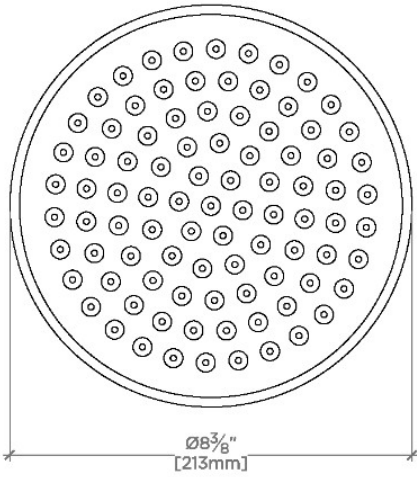

BOULEVARD

BDS180

Boulevard 8" Rain Showerhead with 6" Ceiling Mounted Shower Arm

SHOWN IN BOULEVARD 8" RAIN SHOWERHEAD WITH 6" CEILING MOUNTED SHOWER ARM | BDS180

TECHNICAL DETAILS

Adjustable Versus Fixed Spray: Fixed
Fittings Hole Diameter: 1 1/4"
Inlet Connection Size: 1/2"
Inlet Connection Type: Male NPT
Pivot: Y
Primary Material: Brass
Restricted Maximum Flow Rate: 1.75 gpm
Water Pressure Maximum: 85.0 psi
Water Pressure Minimum: 20.0 psi
Water Pressure Recommended: 45.0 psi

Made of Brass

Features a swivel 8" rain showerhead with easy clean rubber nozzles

Includes a 6" ceiling mounted shower arm

Stocked in Brass, Chrome and Nickel

Rain showerhead available in 1.75gpm (6.6L/min) flow rate

CERTIFICATIONS

PRODUCT (NOTES)

BOULEVARD

BDS180

Boulevard 8" Rain Showerhead with 6" Ceiling Mounted Shower Arm

CEILING VIEW

SCALE: 3"=1'-0"

STYLE NO.	DIM "A"	DIM "B"
BDS180	11 ¹ / ₈ " [283mm]	6 ⁹ / ₁₆ " [167mm]
BDS181	17 ¹ / ₈ " [435mm]	12 ⁹ / ₁₆ " [319mm]

FRONT VIEW

SCALE: 3"=1'-0"

SIDE VIEW

SCALE: 3"=1'-0"