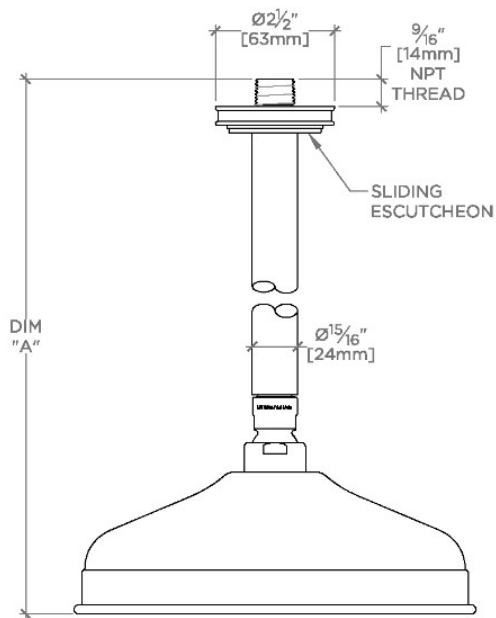

BOULEVARD

BDS180

Boulevard 8" Rain Showerhead with 6" Ceiling Mounted Shower Arm

SHOWN IN BOULEVARD 8" RAIN SHOWERHEAD WITH 6" CEILING MOUNTED SHOWER ARM | BDS180

TECHNICAL DETAILS

Adjustable Versus Fixed Spray: Fixed
Fittings Hole Diameter: 1 1/4"
Inlet Connection Size: 1/2"
Inlet Connection Type: Male NPT
Pivot: Y
Primary Material: Brass
Restricted Maximum Flow Rate: 1.75 gpm
Water Pressure Maximum: 85.0 psi
Water Pressure Minimum: 20.0 psi
Water Pressure Recommended: 45.0 psi

Made of Brass

Features a swivel 8" rain showerhead with easy clean rubber nozzles

Includes a 6" ceiling mounted shower arm

Stocked in Brass, Chrome and Nickel

Rain showerhead available in 1.75gpm (6.6L/min) flow rate

CERTIFICATIONS

PRODUCT (NOTES)

BOULEVARD

BDS180

Boulevard 8" Rain Showerhead with 6" Ceiling Mounted Shower Arm

CEILING VIEW

SCALE: 3"=1'-0"

STYLE NO.	DIM "A"	DIM "B"
BDS180	11 ¹ / ₈ " [283mm]	6 ⁹ / ₁₆ " [167mm]
BDS181	17 ¹ / ₈ " [435mm]	12 ⁹ / ₁₆ " [319mm]

FRONT VIEW

SCALE: 3"=1'-0"

SIDE VIEW

SCALE: 3"=1'-0"