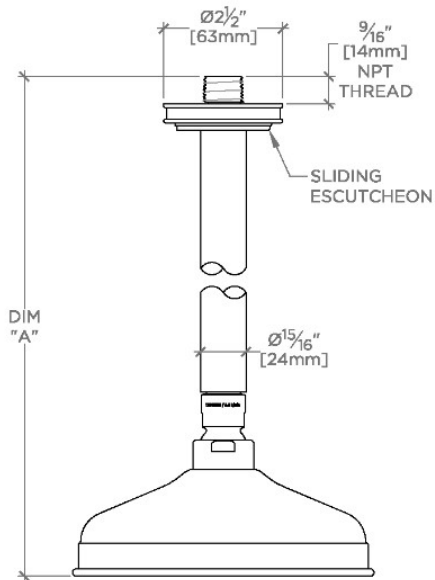

BOULEVARD

BDS160

Boulevard 6" Showerhead with 6" Ceiling Mounted Shower Arm

SHOWN IN BOULEVARD 6" SHOWERHEAD WITH 6" CEILING MOUNTED SHOWER ARM | BDS160

TECHNICAL DETAILS

Adjustable Versus Fixed Spray: Fixed
Fittings Hole Diameter: 1 1/4"
Inlet Connection Size: 1/2"
Inlet Connection Type: Male NPT
Pivot: Y
Primary Material: Brass
Restricted Maximum Flow Rate: 1.75 gpm
Water Pressure Maximum: 85.0 psi
Water Pressure Minimum: 20.0 psi
Water Pressure Recommended: 45.0 psi

Made of Brass

Features a swivel 6" showerhead with easy clean rubber nozzles

Includes a 6" ceiling mounted shower arm

Stocked in Brass, Chrome and Nickel

Showerhead available in 1.75gpm (6.6L/min) flow rate

CERTIFICATIONS

PRODUCT (NOTES)

WATERWORKS

BOULEVARD

BDS160

Boulevard 6" Showerhead with 6" Ceiling Mounted Shower Arm

STYLE NO.	DIM "A"	DIM "B"
BDS160	10 ³ / ₈ " [264mm]	6 ⁹ / ₁₆ " [167mm]
BDS161	16 ³ / ₈ " [417mm]	12 ⁹ / ₁₆ " [319mm]

CEILING VIEW

SCALE: 3"=1'-0"

FRONT VIEW

SCALE: 3"=1'-0"

SIDE VIEW

SCALE: 3"=1'-0"