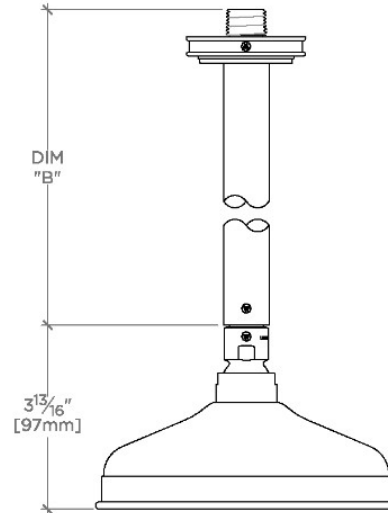

BOULEVARD

BDS160

Boulevard 6" Showerhead with 6" Ceiling Mounted Shower Arm

SHOWN IN BOULEVARD 6" SHOWERHEAD WITH 6" CEILING MOUNTED SHOWER ARM | BDS160

TECHNICAL DETAILS

Adjustable Versus Fixed Spray: Fixed
Fittings Hole Diameter: 1 1/4"
Inlet Connection Size: 1/2"
Inlet Connection Type: Male NPT
Pivot: Y
Primary Material: Brass
Restricted Maximum Flow Rate: 1.75 gpm
Water Pressure Maximum: 85.0 psi
Water Pressure Minimum: 20.0 psi
Water Pressure Recommended: 45.0 psi

Made of Brass

Features a swivel 6" showerhead with easy clean rubber nozzles

Includes a 6" ceiling mounted shower arm

Stocked in Brass, Chrome and Nickel

Showerhead available in 1.75gpm (6.6L/min) flow rate

CERTIFICATIONS

PRODUCT (NOTES)

WATERWORKS

BOULEVARD

BDS160

Boulevard 6" Showerhead with 6" Ceiling Mounted Shower Arm

STYLE NO.	DIM "A"	DIM "B"
BDS160	10 ³ / ₈ " [264mm]	6 ⁹ / ₁₆ " [167mm]
BDS161	16 ³ / ₈ " [417mm]	12 ⁹ / ₁₆ " [319mm]

CEILING VIEW

SCALE: 3"=1'-0"

FRONT VIEW

SCALE: 3"=1'-0"

SIDE VIEW

SCALE: 3"=1'-0"