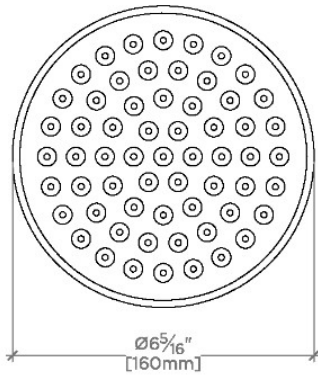

BOULEVARD

BDS160

Boulevard 6" Showerhead with 6" Ceiling Mounted Shower Arm

SHOWN IN BOULEVARD 6" SHOWERHEAD WITH 6" CEILING MOUNTED SHOWER ARM | BDS160

TECHNICAL DETAILS

Adjustable Versus Fixed Spray: Fixed
Fittings Hole Diameter: 1 1/4"
Inlet Connection Size: 1/2"
Inlet Connection Type: Male NPT
Pivot: Y
Primary Material: Brass
Restricted Maximum Flow Rate: 1.75 gpm
Water Pressure Maximum: 85.0 psi
Water Pressure Minimum: 20.0 psi
Water Pressure Recommended: 45.0 psi

Made of Brass

Features a swivel 6" showerhead with easy clean rubber nozzles

Includes a 6" ceiling mounted shower arm

Stocked in Brass, Chrome and Nickel

Showerhead available in 1.75gpm (6.6L/min) flow rate

CERTIFICATIONS

PRODUCT (NOTES)

WATERWORKS

BOULEVARD

BDS160

Boulevard 6" Showerhead with 6" Ceiling Mounted Shower Arm

STYLE NO.	DIM "A"	DIM "B"
BDS160	10 ³ / ₈ " [264mm]	6 ⁹ / ₁₆ " [167mm]
BDS161	16 ³ / ₈ " [417mm]	12 ⁹ / ₁₆ " [319mm]

CEILING VIEW

SCALE: 3"=1'-0"

FRONT VIEW

SCALE: 3"=1'-0"

SIDE VIEW

SCALE: 3"=1'-0"