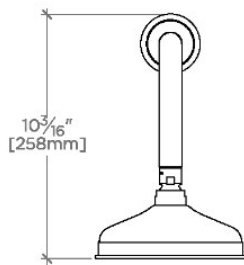

BOULEVARD

BDS167

Boulevard 6" Showerhead with 12" Wall Mounted 90 Degree Shower Arm

SHOWN IN BOULEVARD 6" SHOWERHEAD WITH 12" WALL MOUNTED 90 DEGREE SHOWER ARM | BDS167

TECHNICAL DETAILS

Adjustable Versus Fixed Spray: Fixed
Fittings Hole Diameter: 1 1/4"
Inlet Connection Size: 1/2"
Inlet Connection Type: Male NPT
Pivot: Y
Primary Material: Brass
Restricted Maximum Flow Rate: 1.75 gpm
Water Pressure Maximum: 85.0 psi
Water Pressure Minimum: 20.0 psi
Water Pressure Recommended: 45.0 psi

Made of Brass

Features a swivel 6" showerhead with easy clean rubber nozzles

Includes a 12" wall mounted 90 degree shower arm

Stocked in Brass, Chrome and Nickel

Showerhead available in 1.75gpm (6.6L/min) flow rate

CERTIFICATIONS

PRODUCT (NOTES)

BOULEVARD

BDS167

Boulevard 6" Showerhead with 12" Wall Mounted 90 Degree Shower Arm

TOP VIEW SCALE: 1/2"=1'-0"

FRONT VIEW SCALE: 1/2"=1'-0"

SIDE VIEW SCALE: 1/2"=1'-0"