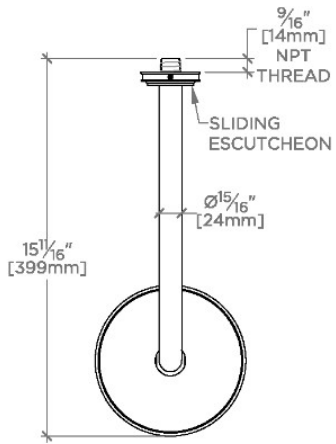

BOULEVARD

BDS167

Boulevard 6" Showerhead with 12" Wall Mounted 90 Degree Shower Arm

SHOWN IN BOULEVARD 6" SHOWERHEAD WITH 12" WALL MOUNTED 90 DEGREE SHOWER ARM | BDS167

TECHNICAL DETAILS

Adjustable Versus Fixed Spray: Fixed
Fittings Hole Diameter: 1 1/4"
Inlet Connection Size: 1/2"
Inlet Connection Type: Male NPT
Pivot: Y
Primary Material: Brass
Restricted Maximum Flow Rate: 1.75 gpm
Water Pressure Maximum: 85.0 psi
Water Pressure Minimum: 20.0 psi
Water Pressure Recommended: 45.0 psi

Made of Brass

Features a swivel 6" showerhead with easy clean rubber nozzles

Includes a 12" wall mounted 90 degree shower arm

Stocked in Brass, Chrome and Nickel

Showerhead available in 1.75gpm (6.6L/min) flow rate

CERTIFICATIONS

PRODUCT (NOTES)

BOULEVARD

BDS167

Boulevard 6" Showerhead with 12" Wall Mounted 90 Degree Shower Arm

TOP VIEW SCALE: 1/2"=1'-0"

FRONT VIEW SCALE: 1/2"=1'-0"

SIDE VIEW SCALE: 1/2"=1'-0"