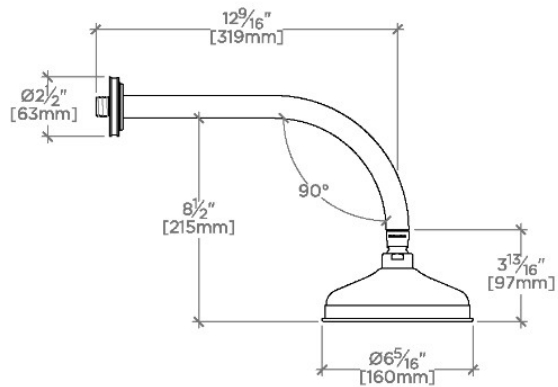

BOULEVARD

BDS167

Boulevard 6" Showerhead with 12" Wall Mounted 90 Degree Shower Arm

SHOWN IN BOULEVARD 6" SHOWERHEAD WITH 12" WALL MOUNTED 90 DEGREE SHOWER ARM | BDS167

TECHNICAL DETAILS

Adjustable Versus Fixed Spray: Fixed
Fittings Hole Diameter: 1 1/4"
Inlet Connection Size: 1/2"
Inlet Connection Type: Male NPT
Pivot: Y
Primary Material: Brass
Restricted Maximum Flow Rate: 1.75 gpm
Water Pressure Maximum: 85.0 psi
Water Pressure Minimum: 20.0 psi
Water Pressure Recommended: 45.0 psi

Made of Brass

Features a swivel 6" showerhead with easy clean rubber nozzles

Includes a 12" wall mounted 90 degree shower arm

Stocked in Brass, Chrome and Nickel

Showerhead available in 1.75gpm (6.6L/min) flow rate

CERTIFICATIONS

PRODUCT (NOTES)

BOULEVARD

BDS167

Boulevard 6" Showerhead with 12" Wall Mounted 90 Degree Shower Arm

TOP VIEW SCALE: 1/2"=1'-0"

FRONT VIEW SCALE: 1/2"=1'-0"

SIDE VIEW SCALE: 1/2"=1'-0"