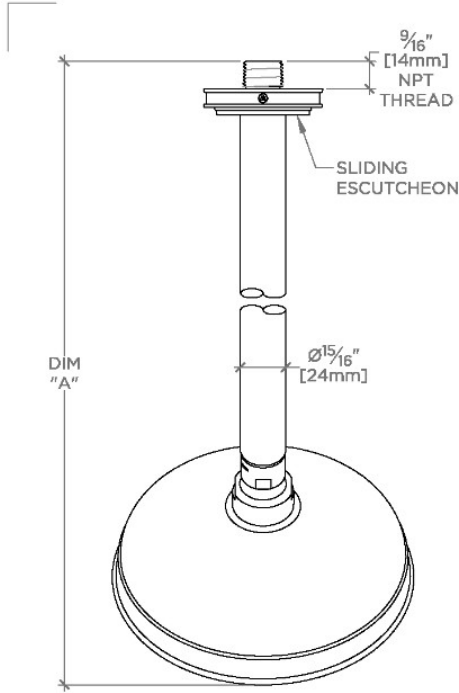

## BOULEVARD

BDS166

Boulevard 6" Showerhead with 10" Wall Mounted 45 Degree Shower Arm

SHOWN IN BOULEVARD 6" SHOWERHEAD WITH 10" WALL MOUNTED 45 DEGREE SHOWER ARM | BDS166

### TECHNICAL DETAILS

Adjustable Versus Fixed Spray: Fixed  
Fittings Hole Diameter: 1 1/4"  
Inlet Connection Size: 1/2"  
Inlet Connection Type: Male NPT  
Pivot: Y  
Primary Material: Brass  
Restricted Maximum Flow Rate: 1.75 gpm  
Water Pressure Maximum: 85.0 psi  
Water Pressure Minimum: 20.0 psi  
Water Pressure Recommended: 45.0 psi

### PRODUCT FEATURES

Made of Brass

Features a swivel 6" showerhead with easy clean rubber nozzles

Includes a 10" wall mounted 45 degree shower arm

Stocked in Brass, Chrome and Nickel

Showerhead available in 1.75gpm (6.6L/min) flow rate

## BDS166

Boulevard 6" Showerhead with 10" Wall Mounted 45 Degree Shower Arm

TOP VIEW

SCALE: 3"=1'-0"

STYLE NO.	DIM "A"	DIM "B"
BDS165	13 3/8" [334mm]	8 1/4" [209mm]
BDS166	15 5/8" [384mm]	10 1/4" [260mm]