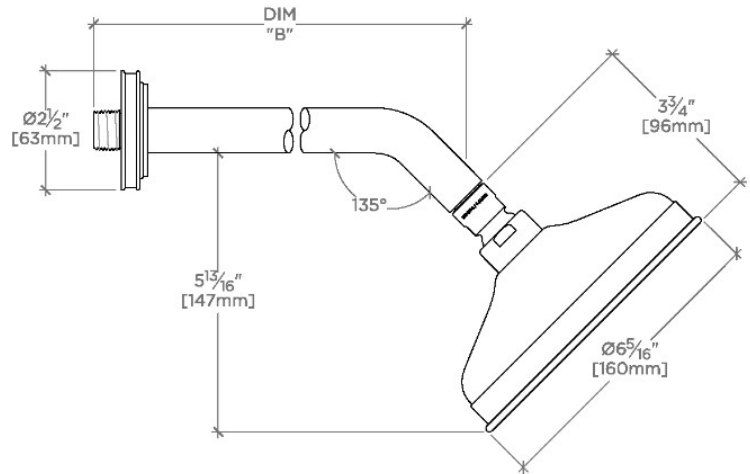

## BOULEVARD

BDS166

Boulevard 6" Showerhead with 10" Wall Mounted 45 Degree Shower Arm

SHOWN IN BOULEVARD 6" SHOWERHEAD WITH 10" WALL MOUNTED 45 DEGREE SHOWER ARM | BDS166

### TECHNICAL DETAILS

Adjustable Versus Fixed Spray: Fixed  
Fittings Hole Diameter: 1 1/4"  
Inlet Connection Size: 1/2"  
Inlet Connection Type: Male NPT  
Pivot: Y  
Primary Material: Brass  
Restricted Maximum Flow Rate: 1.75 gpm  
Water Pressure Maximum: 85.0 psi  
Water Pressure Minimum: 20.0 psi  
Water Pressure Recommended: 45.0 psi

## BDS166

Boulevard 6" Showerhead with 10" Wall Mounted 45 Degree Shower Arm

TOP VIEW

SCALE: 3"=1'-0"

STYLE NO.	DIM "A"	DIM "B"
BDS165	13 3/8" [334mm]	8 1/4" [209mm]
BDS166	15 5/8" [384mm]	10 1/4" [260mm]

FRONT VIEW

SCALE: 3"=1'-0"

SIDE VIEW

SCALE: 3"=1'-0"