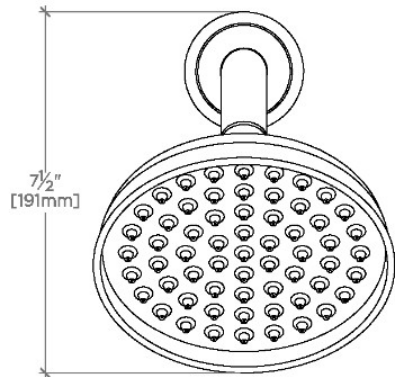

## BOULEVARD

BDS166

Boulevard 6" Showerhead with 10" Wall Mounted 45 Degree Shower Arm

SHOWN IN BOULEVARD 6" SHOWERHEAD WITH 10" WALL MOUNTED 45 DEGREE SHOWER ARM | BDS166

### TECHNICAL DETAILS

Adjustable Versus Fixed Spray: Fixed  
Fittings Hole Diameter: 1 1/4"  
Inlet Connection Size: 1/2"  
Inlet Connection Type: Male NPT  
Pivot: Y  
Primary Material: Brass  
Restricted Maximum Flow Rate: 1.75 gpm  
Water Pressure Maximum: 85.0 psi  
Water Pressure Minimum: 20.0 psi  
Water Pressure Recommended: 45.0 psi

## BDS166

Boulevard 6" Showerhead with 10" Wall Mounted 45 Degree Shower Arm

TOP VIEW

SCALE: 3"=1'-0"

STYLE NO.	DIM "A"	DIM "B"
BDS165	13 3/8" [334mm]	8 1/4" [209mm]
BDS166	15 5/8" [384mm]	10 1/4" [260mm]

FRONT VIEW

SCALE: 3"=1'-0"

SIDE VIEW

SCALE: 3"=1'-0"