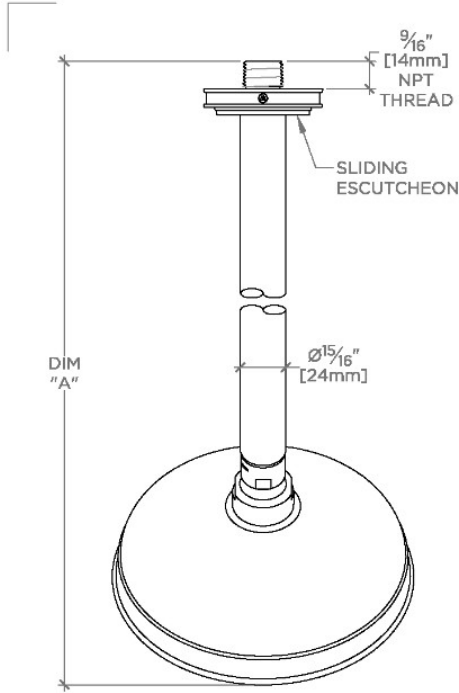

BOULEVARD

BDS165

Boulevard 6" Showerhead with 8" Wall Mounted 45 Degree Shower Arm

SHOWN IN BOULEVARD 6" SHOWERHEAD WITH 8" WALL MOUNTED 45 DEGREE SHOWER ARM | BDS165

TECHNICAL DETAILS

Adjustable Versus Fixed Spray: Fixed
Fittings Hole Diameter: 1 1/4"
Inlet Connection Size: 1/2"
Inlet Connection Type: Male NPT
Pivot: Y
Primary Material: Brass
Restricted Maximum Flow Rate: 1.75 gpm
Water Pressure Maximum: 85.0 psi
Water Pressure Minimum: 20.0 psi
Water Pressure Recommended: 45.0 psi

Made of Brass

Features a swivel 6" showerhead with easy clean rubber nozzles

Includes a 8" wall mounted 45 degree shower arm

Stocked in Brass, Chrome and Nickel

Showerhead available in 1.75gpm (6.6L/min) flow rate

CERTIFICATIONS

PRODUCT (NOTES)

WATERWORKS

BOULEVARD

BDS165

Boulevard 6" Showerhead with 8" Wall Mounted 45 Degree Shower Arm

TOP VIEW

SCALE: 3"=1'-0"

STYLE NO.	DIM "A"	DIM "B"
BDS165	13 ³ / ₈ " [334mm]	8 ³ / ₄ " [209mm]
BDS166	15 ⁵ / ₈ " [384mm]	10 ¹ / ₄ " [260mm]

FRONT VIEW

SCALE: 3"=1'-0"

SIDE VIEW

SCALE: 3"=1'-0"