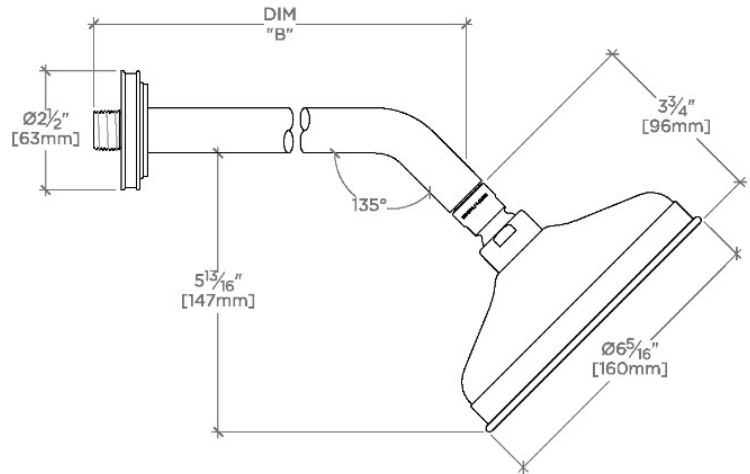

BOULEVARD

BDS165

Boulevard 6" Showerhead with 8" Wall Mounted 45 Degree Shower Arm

SHOWN IN BOULEVARD 6" SHOWERHEAD WITH 8" WALL MOUNTED 45 DEGREE SHOWER ARM | BDS165

TECHNICAL DETAILS

Adjustable Versus Fixed Spray: Fixed
Fittings Hole Diameter: 1 1/4"
Inlet Connection Size: 1/2"
Inlet Connection Type: Male NPT
Pivot: Y
Primary Material: Brass
Restricted Maximum Flow Rate: 1.75 gpm
Water Pressure Maximum: 85.0 psi
Water Pressure Minimum: 20.0 psi
Water Pressure Recommended: 45.0 psi

Made of Brass

Features a swivel 6" showerhead with easy clean rubber nozzles

Includes a 8" wall mounted 45 degree shower arm

Stocked in Brass, Chrome and Nickel

Showerhead available in 1.75gpm (6.6L/min) flow rate

CERTIFICATIONS

PRODUCT (NOTES)

WATERWORKS

BOULEVARD

BDS165

Boulevard 6" Showerhead with 8" Wall Mounted 45 Degree Shower Arm

TOP VIEW

SCALE: 3"=1'-0"

STYLE NO.	DIM "A"	DIM "B"
BDS165	13 ³ / ₈ " [334mm]	8 ³ / ₄ " [209mm]
BDS166	15 ⁵ / ₈ " [384mm]	10 ¹ / ₄ " [260mm]

FRONT VIEW

SCALE: 3"=1'-0"

SIDE VIEW

SCALE: 3"=1'-0"