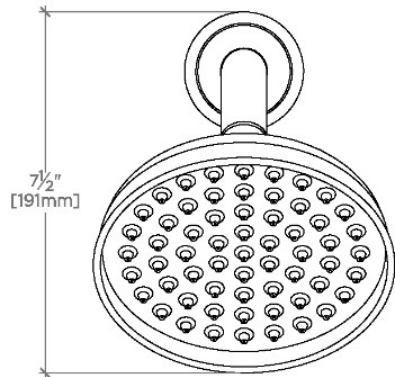

BOULEVARD

BDS165

Boulevard 6" Showerhead with 8" Wall Mounted 45 Degree Shower Arm

SHOWN IN BOULEVARD 6" SHOWERHEAD WITH 8" WALL MOUNTED 45 DEGREE SHOWER ARM | BDS165

TECHNICAL DETAILS

Adjustable Versus Fixed Spray: Fixed
Fittings Hole Diameter: 1 1/4"
Inlet Connection Size: 1/2"
Inlet Connection Type: Male NPT
Pivot: Y
Primary Material: Brass
Restricted Maximum Flow Rate: 1.75 gpm
Water Pressure Maximum: 85.0 psi
Water Pressure Minimum: 20.0 psi
Water Pressure Recommended: 45.0 psi

Made of Brass

Features a swivel 6" showerhead with easy clean rubber nozzles

Includes a 8" wall mounted 45 degree shower arm

Stocked in Brass, Chrome and Nickel

Showerhead available in 1.75gpm (6.6L/min) flow rate

CERTIFICATIONS

PRODUCT (NOTES)

WATERWORKS

BOULEVARD

BDS165

Boulevard 6" Showerhead with 8" Wall Mounted 45 Degree Shower Arm

TOP VIEW

SCALE: 3"=1'-0"

STYLE NO.	DIM "A"	DIM "B"
BDS165	13 ³ / ₈ " [334mm]	8 ³ / ₄ " [209mm]
BDS166	15 ⁵ / ₈ " [384mm]	10 ¹ / ₄ " [260mm]

FRONT VIEW

SCALE: 3"=1'-0"

SIDE VIEW

SCALE: 3"=1'-0"