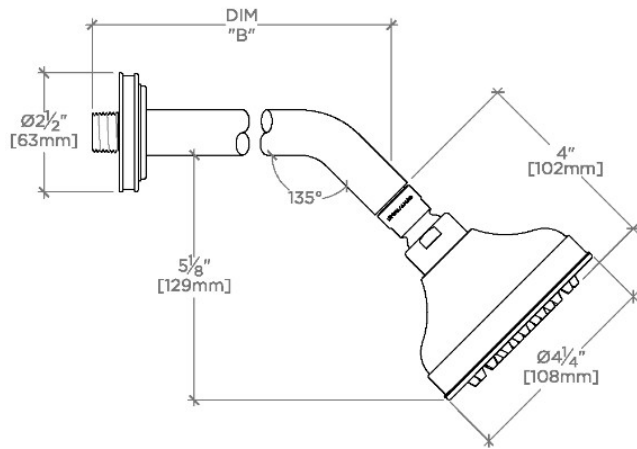

BOULEVARD

BDS145

Boulevard 4" Showerhead with 8" Wall Mounted 45 Degree Shower Arm

SHOWN IN BOULEVARD 4" SHOWERHEAD WITH 8" WALL MOUNTED 45 DEGREE SHOWER ARM | BDS145

TECHNICAL DETAILS

Adjustable Versus Fixed Spray: Fixed
Fittings Hole Diameter: 1 1/4"
Inlet Connection Size: 1/2"
Inlet Connection Type: Male NPT
Pivot: Y
Primary Material: Brass
Restricted Maximum Flow Rate: 1.75 gpm
Water Pressure Maximum: 85.0 psi
Water Pressure Minimum: 20.0 psi
Water Pressure Recommended: 45.0 psi

Made of Brass

Features a swivel 4" showerhead with easy clean rubber nozzles

Includes a 8" wall mounted 45 degree shower arm

Stocked in Brass, Chrome and Nickel

Showerhead available in 1.75gpm (6.6L/min) flow rate

CERTIFICATIONS

PRODUCT (NOTES)

BOULEVARD

BDS145

Boulevard 4" Showerhead with 8" Wall Mounted 45 Degree Shower Arm

TOP VIEW SCALE: 3"=1'-0"

STYLE NO.	DIM "A"	DIM "B"
BDS144	10 ⁷ / ₁₆ " [265mm]	6 ¹ / ₄ " [158mm]
BDS145	12 ⁷ / ₁₆ " [315mm]	8 ¹ / ₄ " [209mm]

FRONT VIEW SCALE: 3"=1'-0"

SIDE VIEW SCALE: 3"=1'-0"