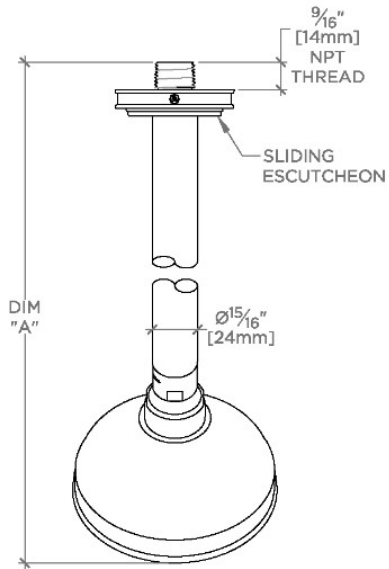

BOULEVARD

BDS145

Boulevard 4" Showerhead with 8" Wall Mounted 45 Degree Shower Arm

SHOWN IN BOULEVARD 4" SHOWERHEAD WITH 8" WALL MOUNTED 45 DEGREE SHOWER ARM | BDS145

TECHNICAL DETAILS

Adjustable Versus Fixed Spray: Fixed
Fittings Hole Diameter: 1 1/4"
Inlet Connection Size: 1/2"
Inlet Connection Type: Male NPT
Pivot: Y
Primary Material: Brass
Restricted Maximum Flow Rate: 1.75 gpm
Water Pressure Maximum: 85.0 psi
Water Pressure Minimum: 20.0 psi
Water Pressure Recommended: 45.0 psi

Made of Brass

Features a swivel 4" showerhead with easy clean rubber nozzles

Includes a 8" wall mounted 45 degree shower arm

Stocked in Brass, Chrome and Nickel

Showerhead available in 1.75gpm (6.6L/min) flow rate

CERTIFICATIONS

PRODUCT (NOTES)

BOULEVARD

BDS145

Boulevard 4" Showerhead with 8" Wall Mounted 45 Degree Shower Arm

TOP VIEW SCALE: 3"=1'-0"

STYLE NO.	DIM "A"	DIM "B"
BDS144	10 ⁷ / ₁₆ " [265mm]	6 ¹ / ₄ " [158mm]
BDS145	12 ⁷ / ₁₆ " [315mm]	8 ¹ / ₄ " [209mm]

FRONT VIEW SCALE: 3"=1'-0"

SIDE VIEW SCALE: 3"=1'-0"