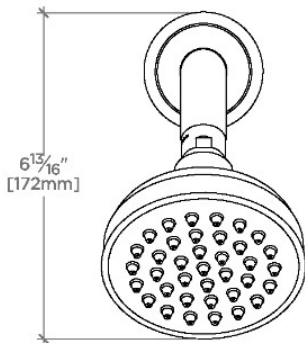

BOULEVARD

BDS145

Boulevard 4" Showerhead with 8" Wall Mounted 45 Degree Shower Arm

SHOWN IN BOULEVARD 4" SHOWERHEAD WITH 8" WALL MOUNTED 45 DEGREE SHOWER ARM | BDS145

TECHNICAL DETAILS

Adjustable Versus Fixed Spray: Fixed
Fittings Hole Diameter: 1 1/4"
Inlet Connection Size: 1/2"
Inlet Connection Type: Male NPT
Pivot: Y
Primary Material: Brass
Restricted Maximum Flow Rate: 1.75 gpm
Water Pressure Maximum: 85.0 psi
Water Pressure Minimum: 20.0 psi
Water Pressure Recommended: 45.0 psi

Made of Brass

Features a swivel 4" showerhead with easy clean rubber nozzles

Includes a 8" wall mounted 45 degree shower arm

Stocked in Brass, Chrome and Nickel

Showerhead available in 1.75gpm (6.6L/min) flow rate

CERTIFICATIONS

PRODUCT (NOTES)

BOULEVARD

BDS145

Boulevard 4" Showerhead with 8" Wall Mounted 45 Degree Shower Arm

TOP VIEW SCALE: 3"=1'-0"

STYLE NO.	DIM "A"	DIM "B"
BDS144	10 ⁷ / ₁₆ " [265mm]	6 ¹ / ₄ " [158mm]
BDS145	12 ⁷ / ₁₆ " [315mm]	8 ¹ / ₄ " [209mm]

FRONT VIEW SCALE: 3"=1'-0"

SIDE VIEW SCALE: 3"=1'-0"