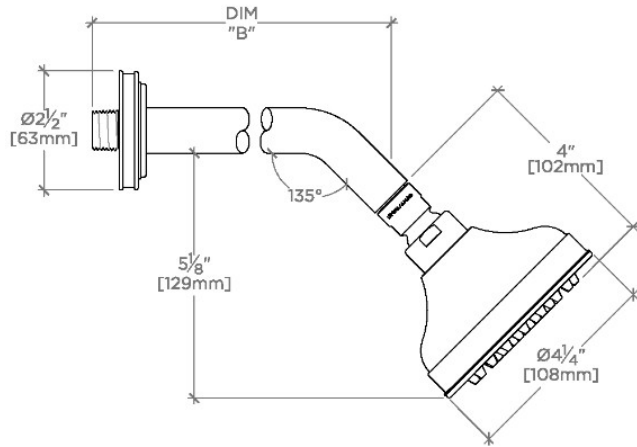

BOULEVARD

BDS144

Boulevard 4" Showerhead with 6" Wall Mounted 45 Degree Shower Arm

SHOWN IN BOULEVARD 4" SHOWERHEAD WITH 6" WALL MOUNTED 45 DEGREE SHOWER ARM | BDS144

TECHNICAL DETAILS

Adjustable Versus Fixed Spray: Fixed
Fittings Hole Diameter: 1 1/4"
Inlet Connection Size: 1/2"
Inlet Connection Type: Male NPT
Pivot: Y
Primary Material: Brass
Restricted Maximum Flow Rate: 1.75 gpm
Water Pressure Maximum: 85.0 psi
Water Pressure Minimum: 20.0 psi
Water Pressure Recommended: 45.0 psi

Made of Brass

Features a swivel 4" showerhead with easy clean rubber nozzles

Includes a 6" wall mounted 45 degree shower arm

Stocked in Brass, Chrome and Nickel

Showerhead available in 1.75gpm (6.6L/min) flow rate

CERTIFICATIONS

PRODUCT (NOTES)

WATERWORKS

BOULEVARD

BDS144

Boulevard 4" Showerhead with 6" Wall Mounted 45 Degree Shower Arm

TOP VIEW SCALE: 3"=1'-0"

| STYLE NO. | DIM "A" | DIM "B" |
|-----------|--|--|
| BDS144 | 10 ⁷ / ₁₆ " [265mm] | 6 ³ / ₄ " [158mm] |
| BDS145 | 12 ⁷ / ₁₆ " [315mm] | 8 ³ / ₄ " [209mm] |

FRONT VIEW SCALE: 3"=1'-0"

SIDE VIEW SCALE: 3"=1'-0"