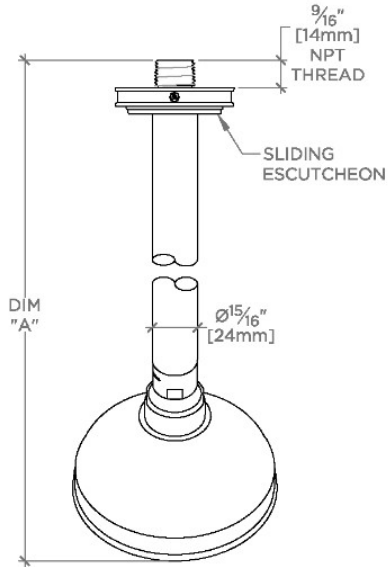

BOULEVARD

BDS144

Boulevard 4" Showerhead with 6" Wall Mounted 45 Degree Shower Arm

SHOWN IN BOULEVARD 4" SHOWERHEAD WITH 6" WALL MOUNTED 45 DEGREE SHOWER ARM | BDS144

TECHNICAL DETAILS

Adjustable Versus Fixed Spray: Fixed
Fittings Hole Diameter: 1 1/4"
Inlet Connection Size: 1/2"
Inlet Connection Type: Male NPT
Pivot: Y
Primary Material: Brass
Restricted Maximum Flow Rate: 1.75 gpm
Water Pressure Maximum: 85.0 psi
Water Pressure Minimum: 20.0 psi
Water Pressure Recommended: 45.0 psi

Made of Brass

Features a swivel 4" showerhead with easy clean rubber nozzles

Includes a 6" wall mounted 45 degree shower arm

Stocked in Brass, Chrome and Nickel

Showerhead available in 1.75gpm (6.6L/min) flow rate

CERTIFICATIONS

PRODUCT (NOTES)

WATERWORKS

BOULEVARD

BDS144

Boulevard 4" Showerhead with 6" Wall Mounted 45 Degree Shower Arm

TOP VIEW SCALE: 3"=1'-0"

| STYLE NO. | DIM "A" | DIM "B" |
|-----------|--|--|
| BDS144 | 10 ⁷ / ₁₆ " [265mm] | 6 ³ / ₄ " [158mm] |
| BDS145 | 12 ⁷ / ₁₆ " [315mm] | 8 ³ / ₄ " [209mm] |

FRONT VIEW SCALE: 3"=1'-0"

SIDE VIEW SCALE: 3"=1'-0"