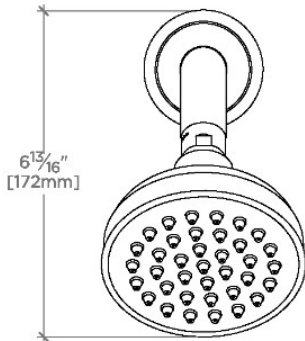

BOULEVARD

BDS144

Boulevard 4" Showerhead with 6" Wall Mounted 45 Degree Shower Arm

SHOWN IN BOULEVARD 4" SHOWERHEAD WITH 6" WALL MOUNTED 45 DEGREE SHOWER ARM | BDS144

TECHNICAL DETAILS

Adjustable Versus Fixed Spray: Fixed
Fittings Hole Diameter: 1 1/4"
Inlet Connection Size: 1/2"
Inlet Connection Type: Male NPT
Pivot: Y
Primary Material: Brass
Restricted Maximum Flow Rate: 1.75 gpm
Water Pressure Maximum: 85.0 psi
Water Pressure Minimum: 20.0 psi
Water Pressure Recommended: 45.0 psi

Made of Brass

Features a swivel 4" showerhead with easy clean rubber nozzles

Includes a 6" wall mounted 45 degree shower arm

Stocked in Brass, Chrome and Nickel

Showerhead available in 1.75gpm (6.6L/min) flow rate

CERTIFICATIONS

PRODUCT (NOTES)

WATERWORKS

BOULEVARD

BDS144

Boulevard 4" Showerhead with 6" Wall Mounted 45 Degree Shower Arm

TOP VIEW SCALE: 3"=1'-0"

| STYLE NO. | DIM "A" | DIM "B" |
|-----------|--|--|
| BDS144 | 10 ⁷ / ₁₆ " [265mm] | 6 ³ / ₄ " [158mm] |
| BDS145 | 12 ⁷ / ₁₆ " [315mm] | 8 ³ / ₄ " [209mm] |

FRONT VIEW SCALE: 3"=1'-0"

SIDE VIEW SCALE: 3"=1'-0"