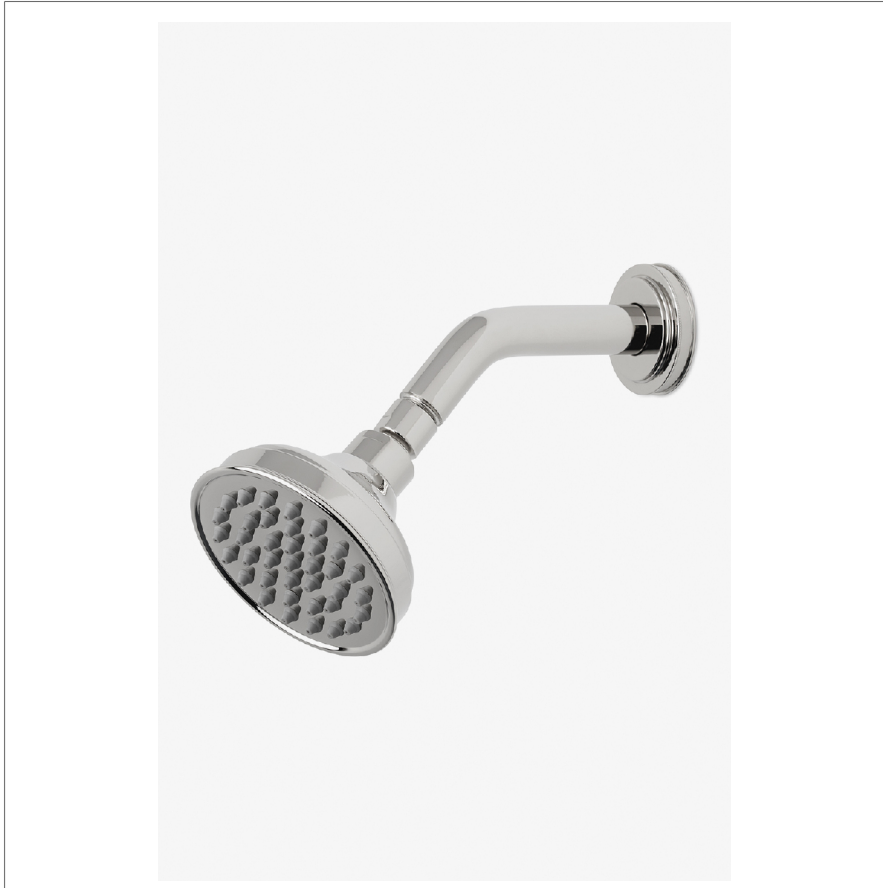

BOULEVARD

BDS144

Boulevard 4" Showerhead with 6" Wall Mounted 45 Degree Shower Arm

SHOWN IN BOULEVARD 4" SHOWERHEAD WITH 6" WALL MOUNTED 45 DEGREE SHOWER ARM | BDS144

TECHNICAL DETAILS

Adjustable Versus Fixed Spray: Fixed
Fittings Hole Diameter: 1 1/4"
Inlet Connection Size: 1/2"
Inlet Connection Type: Male NPT
Pivot: Y
Primary Material: Brass
Restricted Maximum Flow Rate: 1.75 gpm
Water Pressure Maximum: 85.0 psi
Water Pressure Minimum: 20.0 psi
Water Pressure Recommended: 45.0 psi

INSPIRATION

Inspiration from 1930s objects evokes extravagance: a strong silhouette, lavish scale and elegant decoration. Machine and artisan hands yield crisp details and curves.

CODES & STANDARDS

PRODUCT FEATURES

Made of Brass

Features a swivel 4" showerhead with easy clean rubber nozzles

Includes a 6" wall mounted 45 degree shower arm

Stocked in Brass, Chrome and Nickel

Showerhead available in 1.75gpm (6.6L/min) flow rate

CERTIFICATIONS

PRODUCT (NOTES)

WATERWORKS

BOULEVARD

BDS144

Boulevard 4" Showerhead with 6" Wall Mounted 45 Degree Shower Arm

TOP VIEW SCALE: 3"=1'-0"

| STYLE NO. | DIM "A" | DIM "B" |
|-----------|--|--|
| BDS144 | 10 ⁷ / ₁₆ " [265mm] | 6 ³ / ₄ " [158mm] |
| BDS145 | 12 ⁷ / ₁₆ " [315mm] | 8 ³ / ₄ " [209mm] |