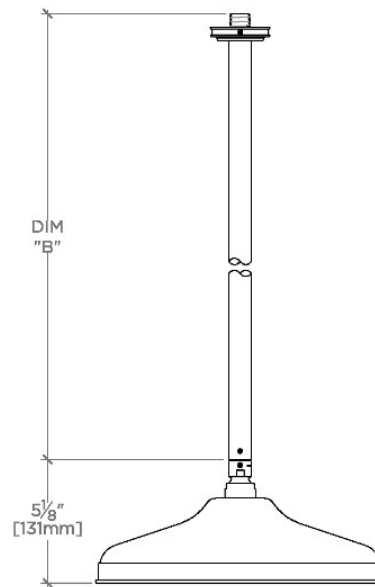

## BOULEVARD

BDS121

Boulevard 12" Rain Showerhead with 12" Ceiling Mounted Shower Arm

SHOWN IN BOULEVARD 12" RAIN SHOWERHEAD WITH 12" CEILING MOUNTED SHOWER ARM | BDS121

### TECHNICAL DETAILS

Adjustable Versus Fixed Spray: Fixed  
Fittings Hole Diameter: 1 1/4"  
Inlet Connection Size: 1/2"  
Inlet Connection Type: Male NPT  
Pivot: Y  
Primary Material: Brass  
Restricted Maximum Flow Rate: 1.75 gpm  
Water Pressure Maximum: 85.0 psi  
Water Pressure Minimum: 20.0 psi  
Water Pressure Recommended: 45.0 psi

## BOULEVARD

BDS121

Boulevard 12" Rain Showerhead with 12" Ceiling Mounted Shower Arm

CEILING VIEW

SCALE: 1/2"=1'-0"

STYLE NO.	DIM "A"	DIM "B"
BDS120	11 <sup>3</sup> / <sub>4</sub> " [298mm]	6 <sup>9</sup> / <sub>16</sub> " [167mm]
BDS121	17 <sup>3</sup> / <sub>4</sub> " [450mm]	12 <sup>9</sup> / <sub>16</sub> " [319mm]
BDS122	23 <sup>3</sup> / <sub>4</sub> " [603mm]	18 <sup>9</sup> / <sub>16</sub> " [472mm]

FRONT VIEW

SCALE: 1/2"=1'-0"

SIDE VIEW

SCALE: 1/2"=1'-0"