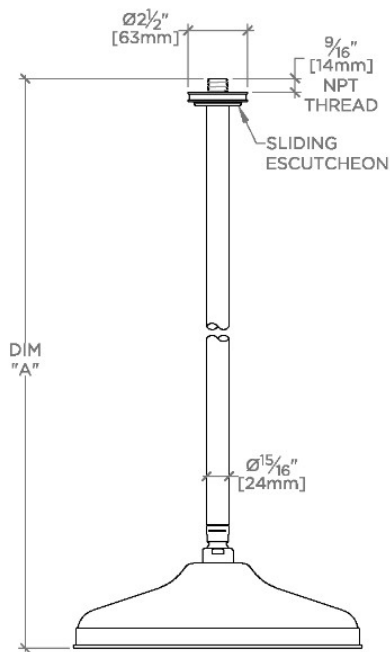

### TECHNICAL DETAILS

Adjustable Versus Fixed Spray: Fixed  
Fittings Hole Diameter: 1 1/4"  
Inlet Connection Size: 1/2"  
Inlet Connection Type: Male NPT  
Pivot: Y  
Primary Material: Brass  
Restricted Maximum Flow Rate: 1.75 gpm  
Water Pressure Maximum: 85.0 psi  
Water Pressure Minimum: 20.0 psi  
Water Pressure Recommended: 45.0 psi

### PRODUCT FEATURES

Made of Brass

Features a swivel 12" rain showerhead with easy clean rubber nozzles

Includes a 12" ceiling mounted shower arm

Stocked in Brass, Chrome and Nickel

Rain showerhead available in 1.75gpm (6.6L/min) flow rate

## BOULEVARD

BDS121

Boulevard 12" Rain Showerhead with 12" Ceiling Mounted Shower Arm

CEILING VIEW

SCALE: 1/2"=1'-0"

STYLE NO.	DIM "A"	DIM "B"
BDS120	11 <sup>3</sup> / <sub>4</sub> " [298mm]	6 <sup>9</sup> / <sub>16</sub> " [167mm]
BDS121	17 <sup>3</sup> / <sub>4</sub> " [450mm]	12 <sup>9</sup> / <sub>16</sub> " [319mm]
BDS122	23 <sup>3</sup> / <sub>4</sub> " [603mm]	18 <sup>9</sup> / <sub>16</sub> " [472mm]

FRONT VIEW

SCALE: 1/2"=1'-0"

SIDE VIEW

SCALE: 1/2"=1'-0"