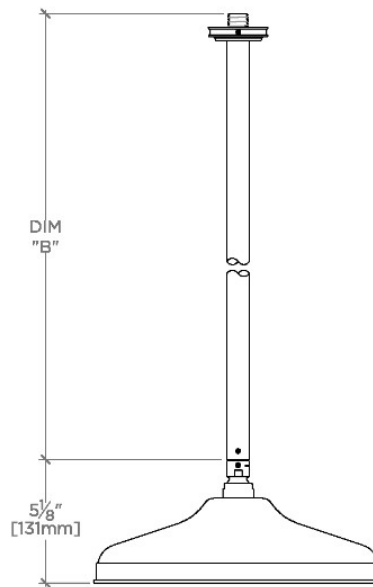

## BOULEVARD

BDS120

Boulevard 12" Rain Showerhead with 6" Ceiling Mounted Shower Arm

SHOWN IN BOULEVARD 12" RAIN SHOWERHEAD WITH 6" CEILING MOUNTED SHOWER ARM | BDS120

### TECHNICAL DETAILS

Adjustable Versus Fixed Spray: Fixed  
Fittings Hole Diameter: 1 1/4"  
Inlet Connection Size: 1/2"  
Inlet Connection Type: Male NPT  
Pivot: Y  
Primary Material: Brass  
Restricted Maximum Flow Rate: 1.75 gpm  
Water Pressure Maximum: 85.0 psi  
Water Pressure Minimum: 20.0 psi  
Water Pressure Recommended: 45.0 psi

## BOULEVARD

BDS120

Boulevard 12" Rain Showerhead with 6" Ceiling Mounted Shower Arm

CEILING VIEW SCALE: 1/2"=1'-0"

STYLE NO.	DIM "A"	DIM "B"
BDS120	17 <sup>3</sup> / <sub>4</sub> " [298mm]	6 <sup>9</sup> / <sub>16</sub> " [167mm]
BDS121	17 <sup>3</sup> / <sub>4</sub> " [450mm]	12 <sup>9</sup> / <sub>16</sub> " [319mm]
BDS122	23 <sup>3</sup> / <sub>4</sub> " [603mm]	18 <sup>9</sup> / <sub>16</sub> " [472mm]

FRONT VIEW SCALE: 1/2"=1'-0"

SIDE VIEW SCALE: 1/2"=1'-0"