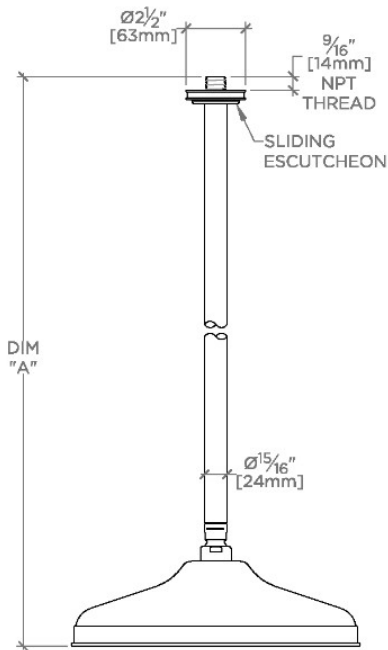

### TECHNICAL DETAILS

Adjustable Versus Fixed Spray: Fixed  
Fittings Hole Diameter: 1 1/4"  
Inlet Connection Size: 1/2"  
Inlet Connection Type: Male NPT  
Pivot: Y  
Primary Material: Brass  
Restricted Maximum Flow Rate: 1.75 gpm  
Water Pressure Maximum: 85.0 psi  
Water Pressure Minimum: 20.0 psi  
Water Pressure Recommended: 45.0 psi

### PRODUCT FEATURES

Made of Brass

Features a swivel 12" rain showerhead with easy clean rubber nozzles

Includes a 6" ceiling mounted shower arm

Stocked in Brass, Chrome and Nickel

Rain showerhead available in 1.75gpm (6.6L/min) flow rate

## BOULEVARD

BDS120

Boulevard 12" Rain Showerhead with 6" Ceiling Mounted Shower Arm

CEILING VIEW SCALE: 1/2"=1'-0"

STYLE NO.	DIM "A"	DIM "B"
BDS120	17 <sup>3</sup> / <sub>4</sub> " [298mm]	6 <sup>9</sup> / <sub>16</sub> " [167mm]
BDS121	17 <sup>3</sup> / <sub>4</sub> " [450mm]	12 <sup>9</sup> / <sub>16</sub> " [319mm]
BDS122	23 <sup>3</sup> / <sub>4</sub> " [603mm]	18 <sup>9</sup> / <sub>16</sub> " [472mm]

FRONT VIEW SCALE: 1/2"=1'-0"

SIDE VIEW SCALE: 1/2"=1'-0"