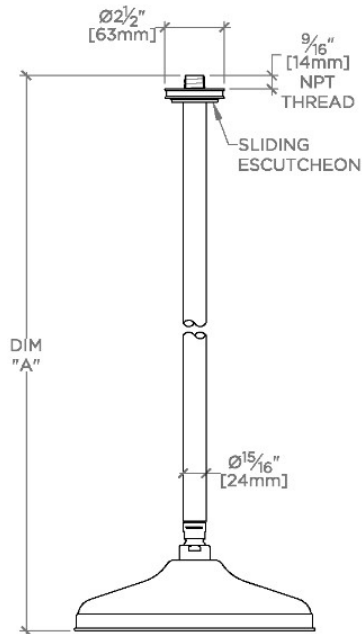

BOULEVARD

BDS100

Boulevard 10" Rain Showerhead with 6" Ceiling Mounted Shower Arm

SHOWN IN BOULEVARD 10" RAIN SHOWERHEAD WITH 6" CEILING MOUNTED SHOWER ARM | BDS100

TECHNICAL DETAILS

Adjustable Versus Fixed Spray: Fixed
Fittings Hole Diameter: 1 1/4"
Inlet Connection Size: 1/2"
Inlet Connection Type: Male NPT
Pivot: Y
Primary Material: Brass
Restricted Maximum Flow Rate: 1.75 gpm
Water Pressure Maximum: 85.0 psi
Water Pressure Minimum: 20.0 psi
Water Pressure Recommended: 45.0 psi

Made of Brass

Features a swivel 10" rain showerhead with easy clean rubber nozzles

Includes a 6" ceiling mounted shower arm

Stocked in Brass, Chrome and Nickel

Rain showerhead available in 1.75gpm (6.6L/min) flow rate

CERTIFICATIONS

PRODUCT (NOTES)

BOULEVARD

BDS100

Boulevard 10" Rain Showerhead with 6" Ceiling Mounted Shower Arm

CEILING VIEW SCALE: 1/2"=1'-0"

STYLE NO.	DIM "A"	DIM "B"
BDS100	17 1/8" [435mm]	6 9/16" [167mm]
BDS101	17 7/8" [435mm]	12 9/16" [319mm]
BDS102	23 1/8" [588mm]	18 9/16" [472mm]

FRONT VIEW SCALE: 1/2"=1'-0"

SIDE VIEW SCALE: 1/2"=1'-0"