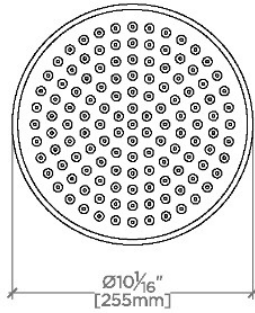

BOULEVARD

BDS100

Boulevard 10" Rain Showerhead with 6" Ceiling Mounted Shower Arm

SHOWN IN BOULEVARD 10" RAIN SHOWERHEAD WITH 6" CEILING MOUNTED SHOWER ARM | BDS100

TECHNICAL DETAILS

Adjustable Versus Fixed Spray: Fixed
Fittings Hole Diameter: 1 1/4"
Inlet Connection Size: 1/2"
Inlet Connection Type: Male NPT
Pivot: Y
Primary Material: Brass
Restricted Maximum Flow Rate: 1.75 gpm
Water Pressure Maximum: 85.0 psi
Water Pressure Minimum: 20.0 psi
Water Pressure Recommended: 45.0 psi

Made of Brass

Features a swivel 10" rain showerhead with easy clean rubber nozzles

Includes a 6" ceiling mounted shower arm

Stocked in Brass, Chrome and Nickel

Rain showerhead available in 1.75gpm (6.6L/min) flow rate

CERTIFICATIONS

PRODUCT (NOTES)

BOULEVARD

BDS100

Boulevard 10" Rain Showerhead with 6" Ceiling Mounted Shower Arm

CEILING VIEW SCALE: 1/2"=1'-0"

STYLE NO.	DIM "A"	DIM "B"
BDS100	17 1/8" [435mm]	6 9/16" [167mm]
BDS101	17 7/8" [435mm]	12 9/16" [319mm]
BDS102	23 1/8" [588mm]	18 9/16" [472mm]

FRONT VIEW SCALE: 1/2"=1'-0"

SIDE VIEW SCALE: 1/2"=1'-0"