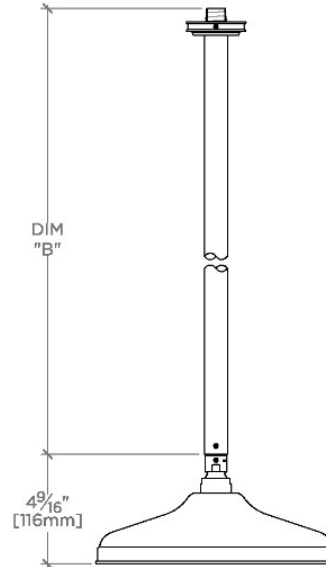

BOULEVARD

BDS100

Boulevard 10" Rain Showerhead with 6" Ceiling Mounted Shower Arm

SHOWN IN BOULEVARD 10" RAIN SHOWERHEAD WITH 6" CEILING MOUNTED SHOWER ARM | BDS100

TECHNICAL DETAILS

Adjustable Versus Fixed Spray: Fixed
Fittings Hole Diameter: 1 1/4"
Inlet Connection Size: 1/2"
Inlet Connection Type: Male NPT
Pivot: Y
Primary Material: Brass
Restricted Maximum Flow Rate: 1.75 gpm
Water Pressure Maximum: 85.0 psi
Water Pressure Minimum: 20.0 psi
Water Pressure Recommended: 45.0 psi

Made of Brass

Features a swivel 10" rain showerhead with easy clean rubber nozzles

Includes a 6" ceiling mounted shower arm

Stocked in Brass, Chrome and Nickel

Rain showerhead available in 1.75gpm (6.6L/min) flow rate

CERTIFICATIONS

PRODUCT (NOTES)

BOULEVARD

BDS100

Boulevard 10" Rain Showerhead with 6" Ceiling Mounted Shower Arm

CEILING VIEW SCALE: 1/2"=1'-0"

STYLE NO.	DIM "A"	DIM "B"
BDS100	17 1/8" [435mm]	6 9/16" [167mm]
BDS101	17 7/8" [435mm]	12 9/16" [319mm]
BDS102	23 1/8" [588mm]	18 9/16" [472mm]

FRONT VIEW SCALE: 1/2"=1'-0"

SIDE VIEW SCALE: 1/2"=1'-0"