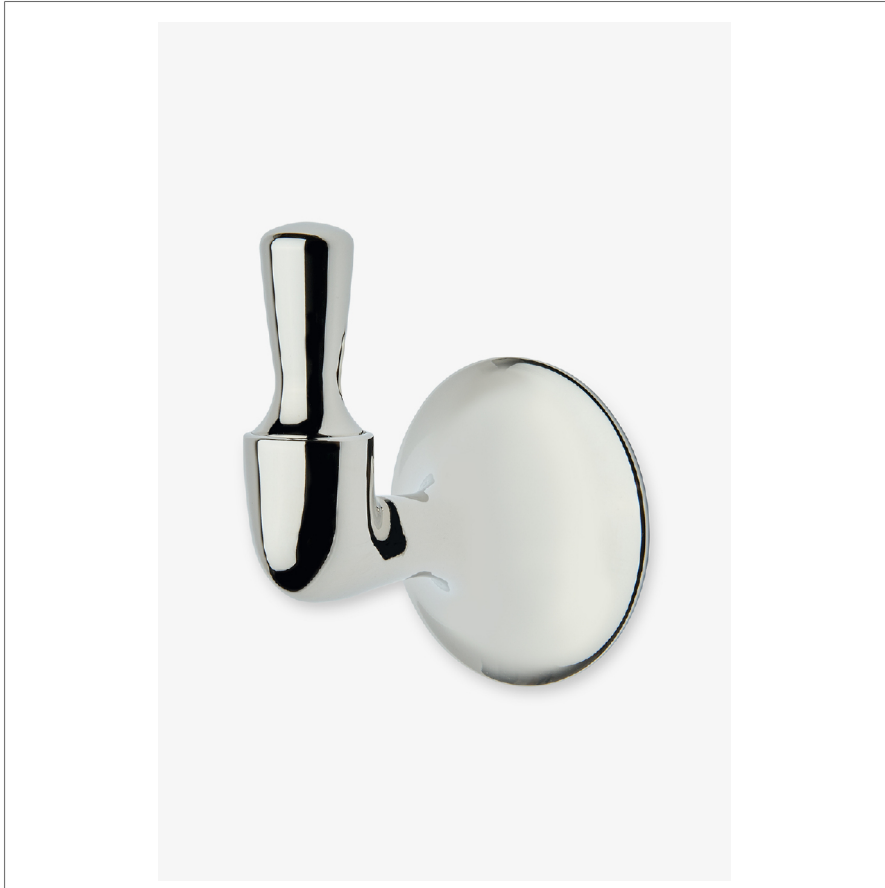

## RIVERUN

RRRH01

Riverun Wall Mounted Robe Hook

SHOWN IN RIVERUN WALL MOUNTED ROBE HOOK | RRRH01

### TECHNICAL DETAILS

Primary Material: Brass

### INSPIRATION

This new American classic was designed with simplicity in mind. Featuring streamlined forms and honest details, it's the epitome of quiet elegance.

### PRODUCT (NOTES)

Riverun Wall Mounted Robe Hook

TOP VIEW SCALE: 3"=1'-0"

FRONT VIEW SCALE: 3"=1'-0"

SIDE VIEW SCALE: 3"=1'-0"