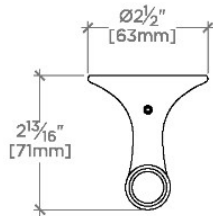

### PRODUCT (NOTES)

Riverun Wall Mounted Robe Hook

TOP VIEW SCALE: 3"=1'-0"

FRONT VIEW SCALE: 3"=1'-0"

SIDE VIEW SCALE: 3"=1'-0"