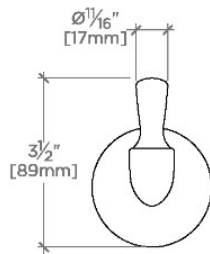

### PRODUCT (NOTES)

Riverun Wall Mounted Robe Hook

TOP VIEW SCALE: 3"=1'-0"

FRONT VIEW SCALE: 3"=1'-0"

SIDE VIEW SCALE: 3"=1'-0"