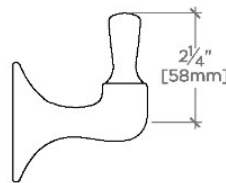

### PRODUCT (NOTES)

Riverun Wall Mounted Robe Hook

TOP VIEW SCALE: 3"=1'-0"

FRONT VIEW SCALE: 3"=1'-0"

SIDE VIEW SCALE: 3"=1'-0"