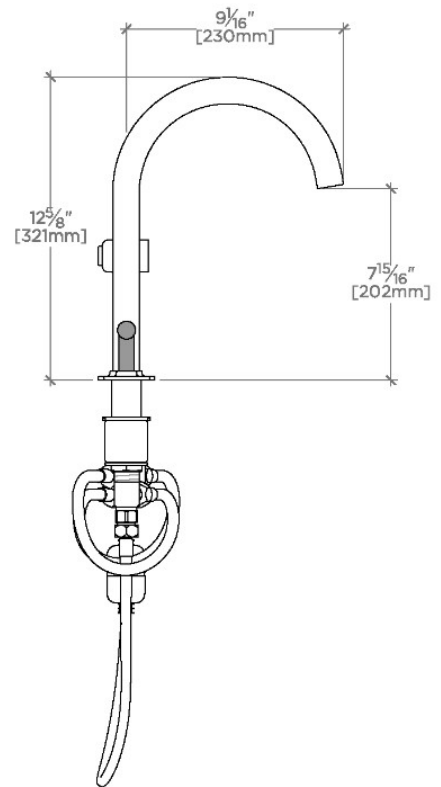

BOND

BKM22S

Bond Rally Series Gooseneck Kitchen Faucet and Spray with Lever Handles

SHOWN IN BOND RALLY SERIES GOOSENECK KITCHEN FAUCET AND SPRAY WITH LEVER HANDLES | BKM22S

TECHNICAL DETAILS

Deck Thickness Maximum: 1 7/16"
Deck Thickness Minimum: 1/4"
Fittings Hole Diameter: 1 3/8"
Handle Turn Angle: Quarter Turn
Handshower Spray Hose Length: 59"
Inlet Connection Size: 1/2"
Inlet Connection Type: Male with Supply Nut
Integrated Diverter: Y
Restricted Maximum Flow Rate: 1.75 gpm
Spout Swivel: Y
Spray Included In Unit: Y
Valve Material: Ceramic
Water Pressure Maximum: 85.0 psi
Water Pressure Minimum: 25.0 psi
Water Pressure Recommended: 45.0 psi

Bond Rally Series Gooseneck Kitchen Faucet and Spray with Lever Handles

TOP VIEW

SCALE: $1\frac{1}{2}"=1'-0"$

FRONT VIEW

SCALE: $1\frac{1}{2}"=1'-0"$

SIDE VIEW

SCALE: $1\frac{1}{2}"=1'-0"$