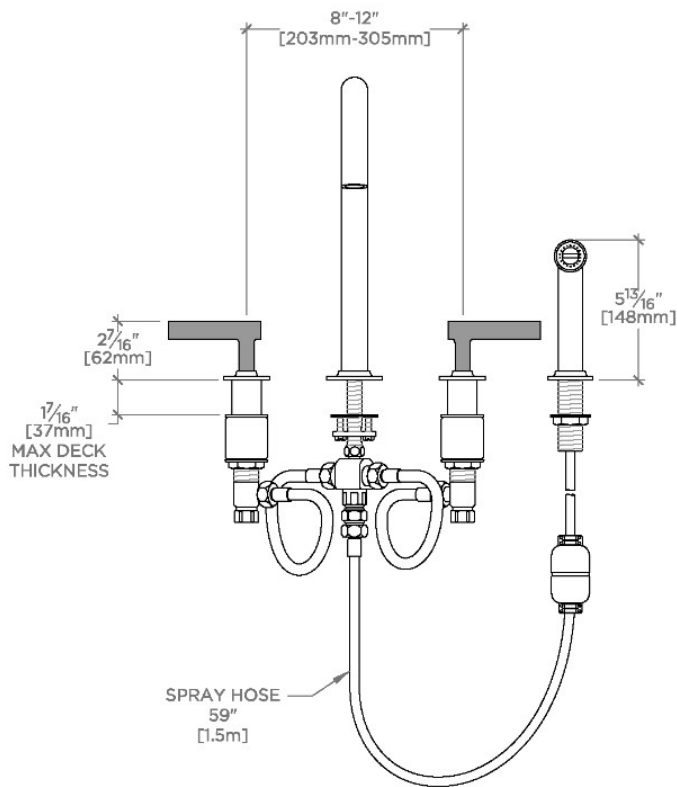

BOND

BKM22S

Bond Rally Series Gooseneck Kitchen Faucet and Spray with Lever Handles

SHOWN IN BOND RALLY SERIES GOOSENECK KITCHEN FAUCET AND SPRAY WITH LEVER HANDLES | BKM22S

TECHNICAL DETAILS

Deck Thickness Maximum: 1 7/16"
Deck Thickness Minimum: 1/4"
Fittings Hole Diameter: 1 3/8"
Handle Turn Angle: Quarter Turn
Handshower Spray Hose Length: 59"
Inlet Connection Size: 1/2"
Inlet Connection Type: Male with Supply Nut
Integrated Diverter: Y
Restricted Maximum Flow Rate: 1.75 gpm
Spout Swivel: Y
Spray Included In Unit: Y
Valve Material: Ceramic
Water Pressure Maximum: 85.0 psi
Water Pressure Minimum: 25.0 psi
Water Pressure Recommended: 45.0 psi

Powerful Side spray with push button activation

Features a Sport Black Finish, smooth and velvety to the touch

Stocked in Chrome/Sport Black

CERTIFICATIONS

PRODUCT (NOTES)

WATERWORKS

BOND

BKM22S

Bond Rally Series Gooseneck Kitchen Faucet and Spray with Lever Handles

TOP VIEW

SCALE: $1\frac{1}{2}"=1'-0"$

FRONT VIEW

SCALE: $1\frac{1}{2}"=1'-0"$

SIDE VIEW

SCALE: $1\frac{1}{2}"=1'-0"$