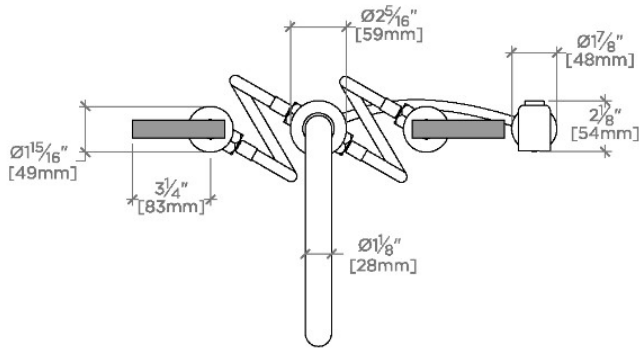

BOND

BKM22S

Bond Rally Series Gooseneck Kitchen Faucet and Spray with Lever Handles

SHOWN IN BOND RALLY SERIES GOOSENECK KITCHEN FAUCET AND SPRAY WITH LEVER HANDLES | BKM22S

TECHNICAL DETAILS

Deck Thickness Maximum: 1 7/16"
Deck Thickness Minimum: 1/4"
Fittings Hole Diameter: 1 3/8"
Handle Turn Angle: Quarter Turn
Handshower Spray Hose Length: 59"
Inlet Connection Size: 1/2"
Inlet Connection Type: Male with Supply Nut
Integrated Diverter: Y
Restricted Maximum Flow Rate: 1.75 gpm
Spout Swivel: Y
Spray Included In Unit: Y
Valve Material: Ceramic
Water Pressure Maximum: 85.0 psi
Water Pressure Minimum: 25.0 psi
Water Pressure Recommended: 45.0 psi

Bond Rally Series Gooseneck Kitchen Faucet and Spray with Lever Handles

TOP VIEW

SCALE: $1\frac{1}{2}"=1'-0"$

FRONT VIEW

SCALE: $1\frac{1}{2}"=1'-0"$

SIDE VIEW

SCALE: $1\frac{1}{2}"=1'-0"$