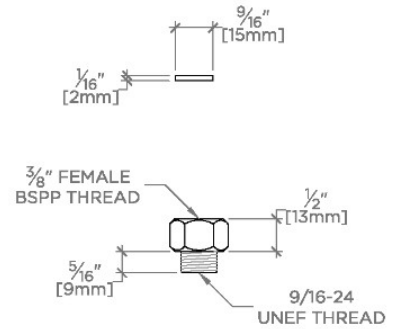

### TECHNICAL DETAILS

ADA Compliance: Yes  
Adjustable Versus Fixed Spray: Adjustable  
Deck Thickness Maximum: 2 1/4"  
Deck Thickness Minimum: 1/4"  
Fittings Hole Diameter: 1 1/2"  
Handle Turn Angle: Tilt and Turn  
Handshower Spray Hose Length: 59"  
Inlet Connection Size: 3/8"  
Inlet Connection Type: Compression Connection Hoses  
Integrated Diverter: Y  
Restricted Maximum Flow Rate: 1.75 gpm  
Spout Swivel: Y  
Spray Included In Unit: Y  
Valve Material: Ceramic  
Water Pressure Maximum: 85.0 psi  
Water Pressure Minimum: 25.0 psi  
Water Pressure Recommended: 45.0 psi

## BKM12S

Bond Rally Series One Hole Gooseneck Integrated Pull Spray Kitchen Faucet with Lever Handle

TOP VIEW SCALE: 1"=1'-0"

SPRAY AND HANDLE OPERATION SCALE: 1"=1'-0"

SCALE: 1"=1'-0"

FRONT VIEW SCALE: 1"=1'-0"

SIDE VIEW SCALE: 1"=1'-0"

NOTE:  
ADAPTER AND GASKET (x2) INCLUDED -  
INTERNATIONAL USE ONLY

ADAPTER NOT TO SCALE