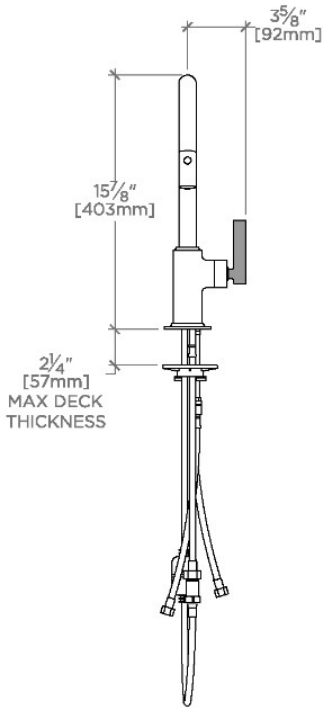

### TECHNICAL DETAILS

ADA Compliance: Yes  
Adjustable Versus Fixed Spray: Adjustable  
Deck Thickness Maximum: 2 1/4"  
Deck Thickness Minimum: 1/4"  
Fittings Hole Diameter: 1 1/2"  
Handle Turn Angle: Tilt and Turn  
Handshower Spray Hose Length: 59"  
Inlet Connection Size: 3/8"  
Inlet Connection Type: Compression Connection Hoses  
Integrated Diverter: Y  
Restricted Maximum Flow Rate: 1.75 gpm  
Spout Swivel: Y  
Spray Included In Unit: Y  
Valve Material: Ceramic  
Water Pressure Maximum: 85.0 psi  
Water Pressure Minimum: 25.0 psi  
Water Pressure Recommended: 45.0 psi

## BKM12S

Bond Rally Series One Hole Gooseneck Integrated Pull Spray Kitchen Faucet with Lever Handle

TOP VIEW SCALE: 1"=1'-0"

SPRAY AND HANDLE OPERATION SCALE: 1"=1'-0"

SCALE: 1"=1'-0"

FRONT VIEW SCALE: 1"=1'-0"

SIDE VIEW SCALE: 1"=1'-0"

NOTE:  
ADAPTER AND GASKET (x2) INCLUDED -  
INTERNATIONAL USE ONLY

ADAPTER NOT TO SCALE