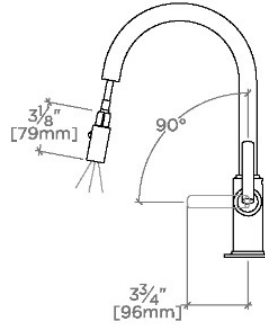

### TECHNICAL DETAILS

ADA Compliance: Yes  
Adjustable Versus Fixed Spray: Adjustable  
Deck Thickness Maximum: 2 1/4"  
Deck Thickness Minimum: 1/4"  
Fittings Hole Diameter: 1 1/2"  
Handle Turn Angle: Tilt and Turn  
Handshower Spray Hose Length: 59"  
Inlet Connection Size: 3/8"  
Inlet Connection Type: Compression Connection Hoses  
Integrated Diverter: Y  
Restricted Maximum Flow Rate: 1.75 gpm  
Spout Swivel: Y  
Spray Included In Unit: Y  
Valve Material: Ceramic  
Water Pressure Maximum: 85.0 psi  
Water Pressure Minimum: 25.0 psi  
Water Pressure Recommended: 45.0 psi

## BKM12S

Bond Rally Series One Hole Gooseneck Integrated Pull Spray Kitchen Faucet with Lever Handle

TOP VIEW SCALE: 1"=1'-0"

SPRAY AND HANDLE OPERATION SCALE: 1"=1'-0"

SCALE: 1"=1'-0"

FRONT VIEW SCALE: 1"=1'-0"

SIDE VIEW SCALE: 1"=1'-0"

NOTE:  
ADAPTER AND GASKET (x2) INCLUDED -  
INTERNATIONAL USE ONLY

ADAPTER NOT TO SCALE