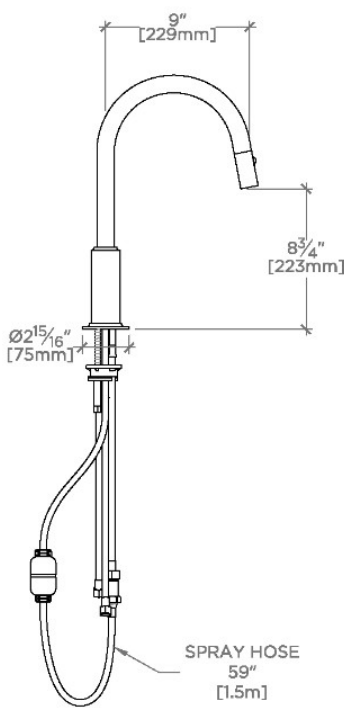

### TECHNICAL DETAILS

ADA Compliance: Yes  
Adjustable Versus Fixed Spray: Adjustable  
Deck Thickness Maximum: 2 1/4"  
Deck Thickness Minimum: 1/4"  
Fittings Hole Diameter: 1 1/2"  
Handle Turn Angle: Tilt and Turn  
Handshower Spray Hose Length: 59"  
Inlet Connection Size: 3/8"  
Inlet Connection Type: Compression Connection Hoses  
Integrated Diverter: Y  
Restricted Maximum Flow Rate: 1.75 gpm  
Spout Swivel: Y  
Spray Included In Unit: Y  
Valve Material: Ceramic  
Water Pressure Maximum: 85.0 psi  
Water Pressure Minimum: 25.0 psi  
Water Pressure Recommended: 45.0 psi

## BKM12S

Bond Rally Series One Hole Gooseneck Integrated Pull Spray Kitchen Faucet with Lever Handle

TOP VIEW SCALE: 1"=1'-0"

SPRAY AND HANDLE OPERATION SCALE: 1"=1'-0"

SCALE: 1"=1'-0"

FRONT VIEW SCALE: 1"=1'-0"

SIDE VIEW SCALE: 1"=1'-0"

NOTE:  
ADAPTER AND GASKET (x2) INCLUDED -  
INTERNATIONAL USE ONLY

ADAPTER NOT TO SCALE