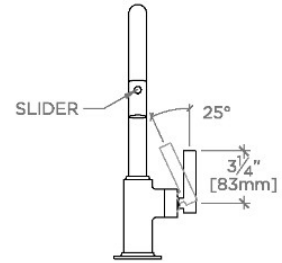

### TECHNICAL DETAILS

ADA Compliance: Yes  
Adjustable Versus Fixed Spray: Adjustable  
Deck Thickness Maximum: 2 1/4"  
Deck Thickness Minimum: 1/4"  
Fittings Hole Diameter: 1 1/2"  
Handle Turn Angle: Tilt and Turn  
Handshower Spray Hose Length: 59"  
Inlet Connection Size: 3/8"  
Inlet Connection Type: Compression Connection Hoses  
Integrated Diverter: Y  
Restricted Maximum Flow Rate: 1.75 gpm  
Spout Swivel: Y  
Spray Included In Unit: Y  
Valve Material: Ceramic  
Water Pressure Maximum: 85.0 psi  
Water Pressure Minimum: 25.0 psi  
Water Pressure Recommended: 45.0 psi

## BKM12S

Bond Rally Series One Hole Gooseneck Integrated Pull Spray Kitchen Faucet with Lever Handle

TOP VIEW SCALE: 1"=1'-0"

SPRAY AND HANDLE OPERATION SCALE: 1"=1'-0"

SCALE: 1"=1'-0"

FRONT VIEW SCALE: 1"=1'-0"

SIDE VIEW SCALE: 1"=1'-0"

NOTE:  
ADAPTER AND GASKET (x2) INCLUDED -  
INTERNATIONAL USE ONLY

ADAPTER NOT TO SCALE