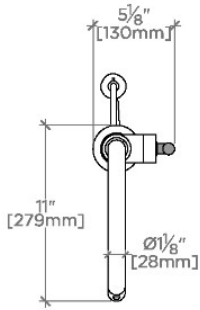

WATERWORKS

BOND

BKM12S

Bond Rally Series One Hole Gooseneck Integrated Pull Spray Kitchen Faucet with Lever Handle

TOP VIEW SCALE: 1"=1'-0"