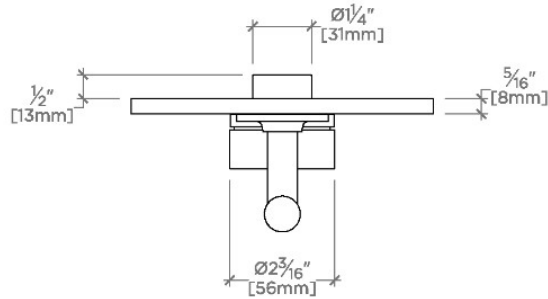

Requires rough valve, sold separately: GUTH73 (USA) or GU73TH (UK/International)

CERTIFICATIONS

PRODUCT (NOTES)

BOND

BTH520

Bond Solo Series Integrated Thermostatic and Three Way Diverter Trim with Knob and Straight Lever Handles

TOP VIEW

SCALE: 3"=1'-0"

FRONT VIEW

SCALE: 3"=1'-0"

SIDE VIEW

SCALE: 3"=1'-0"