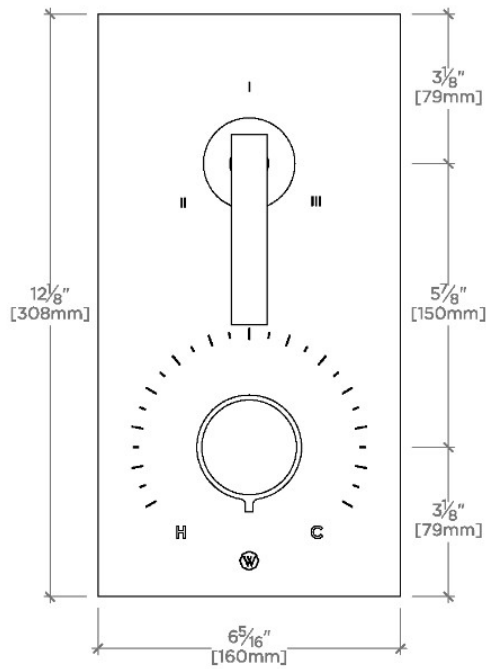

Requires rough valve, sold separately: GUTH73 (USA) or GU73TH (UK/International)

CERTIFICATIONS

PRODUCT (NOTES)

BOND

BTH520

Bond Solo Series Integrated Thermostatic and Three Way Diverter Trim with Knob and Straight Lever Handles

TOP VIEW

SCALE: 3"=1'-0"

FRONT VIEW

SCALE: 3"=1'-0"

SIDE VIEW

SCALE: 3"=1'-0"