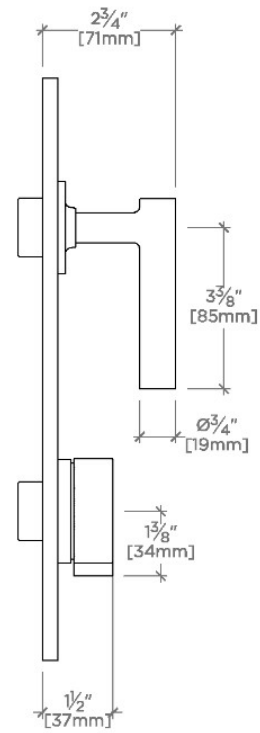

BOND

BTH520

Bond Solo Series Integrated Thermostatic and Three Way Diverter Trim with Knob and Straight Lever Handles

SHOWN IN BOND SOLO SERIES INTEGRATED THERMOSTATIC AND THREE WAY DIVERTER TRIM WITH KNOB AND STRAIGHT LEVER HANDLES | BTH520

CODES & STANDARDS

PRODUCT FEATURES

Knob and Lever Handles

Allows bather to adjust temperature of all waterway outlets with a hot limit safety stop providing anti-scald protection

Stocked in Chrome, Nickel, Brass and Dark Nickel

Requires rough valve, sold separately: GUTH73 (USA) or GU73TH (UK/International)

CERTIFICATIONS

PRODUCT (NOTES)

BOND

BTH520

Bond Solo Series Integrated Thermostatic and Three Way Diverter Trim with Knob and Straight Lever Handles

TOP VIEW

SCALE: 3"=1'-0"

FRONT VIEW

SCALE: 3"=1'-0"

SIDE VIEW

SCALE: 3"=1'-0"